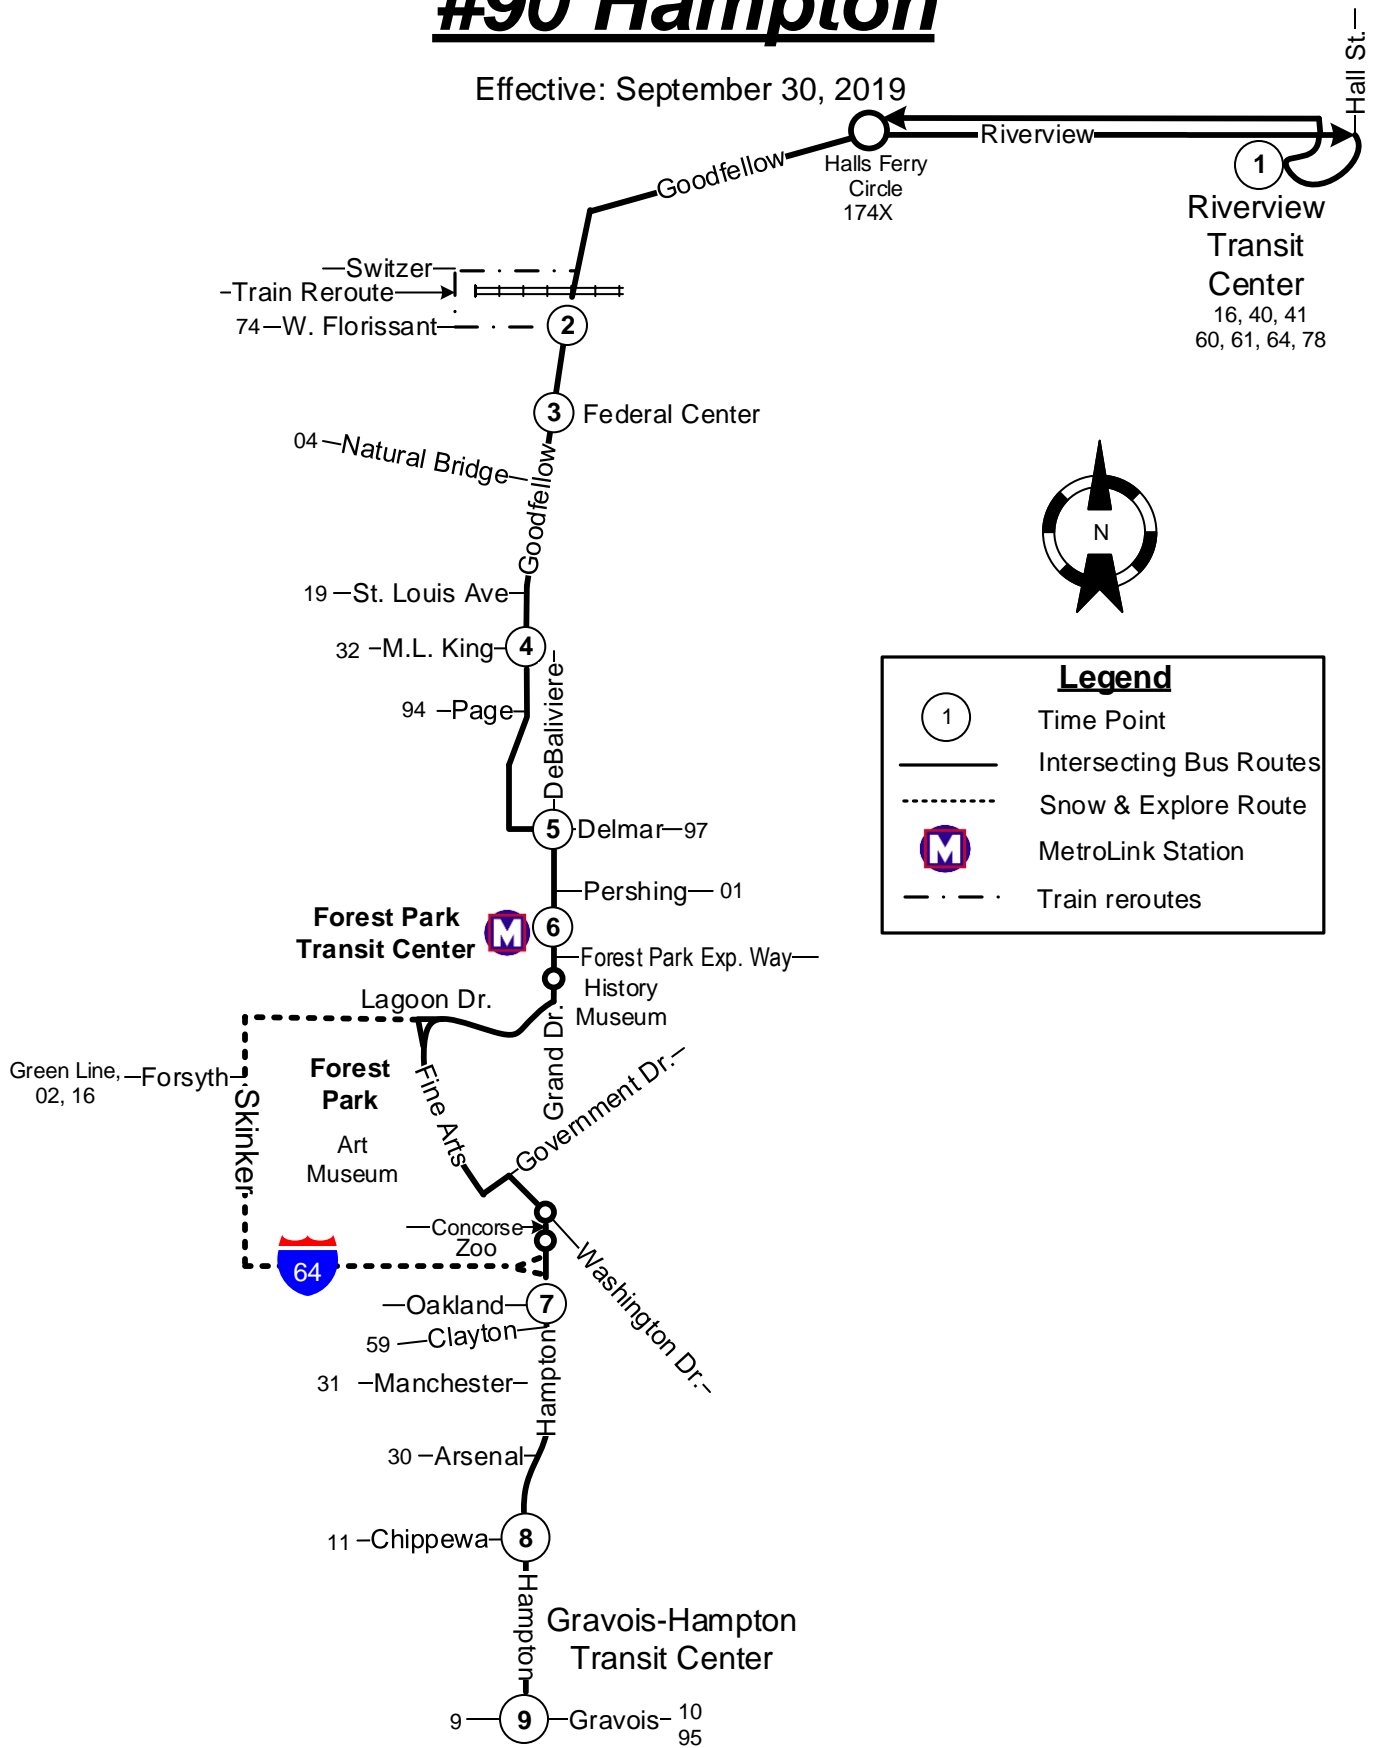

# #90 Hampton

Effective: September 30, 2019

Legend	
①	Time Point
—	Intersecting Bus Routes
---	Snow & Explore Route
M	MetroLink Station
- . - .	Train reroutes