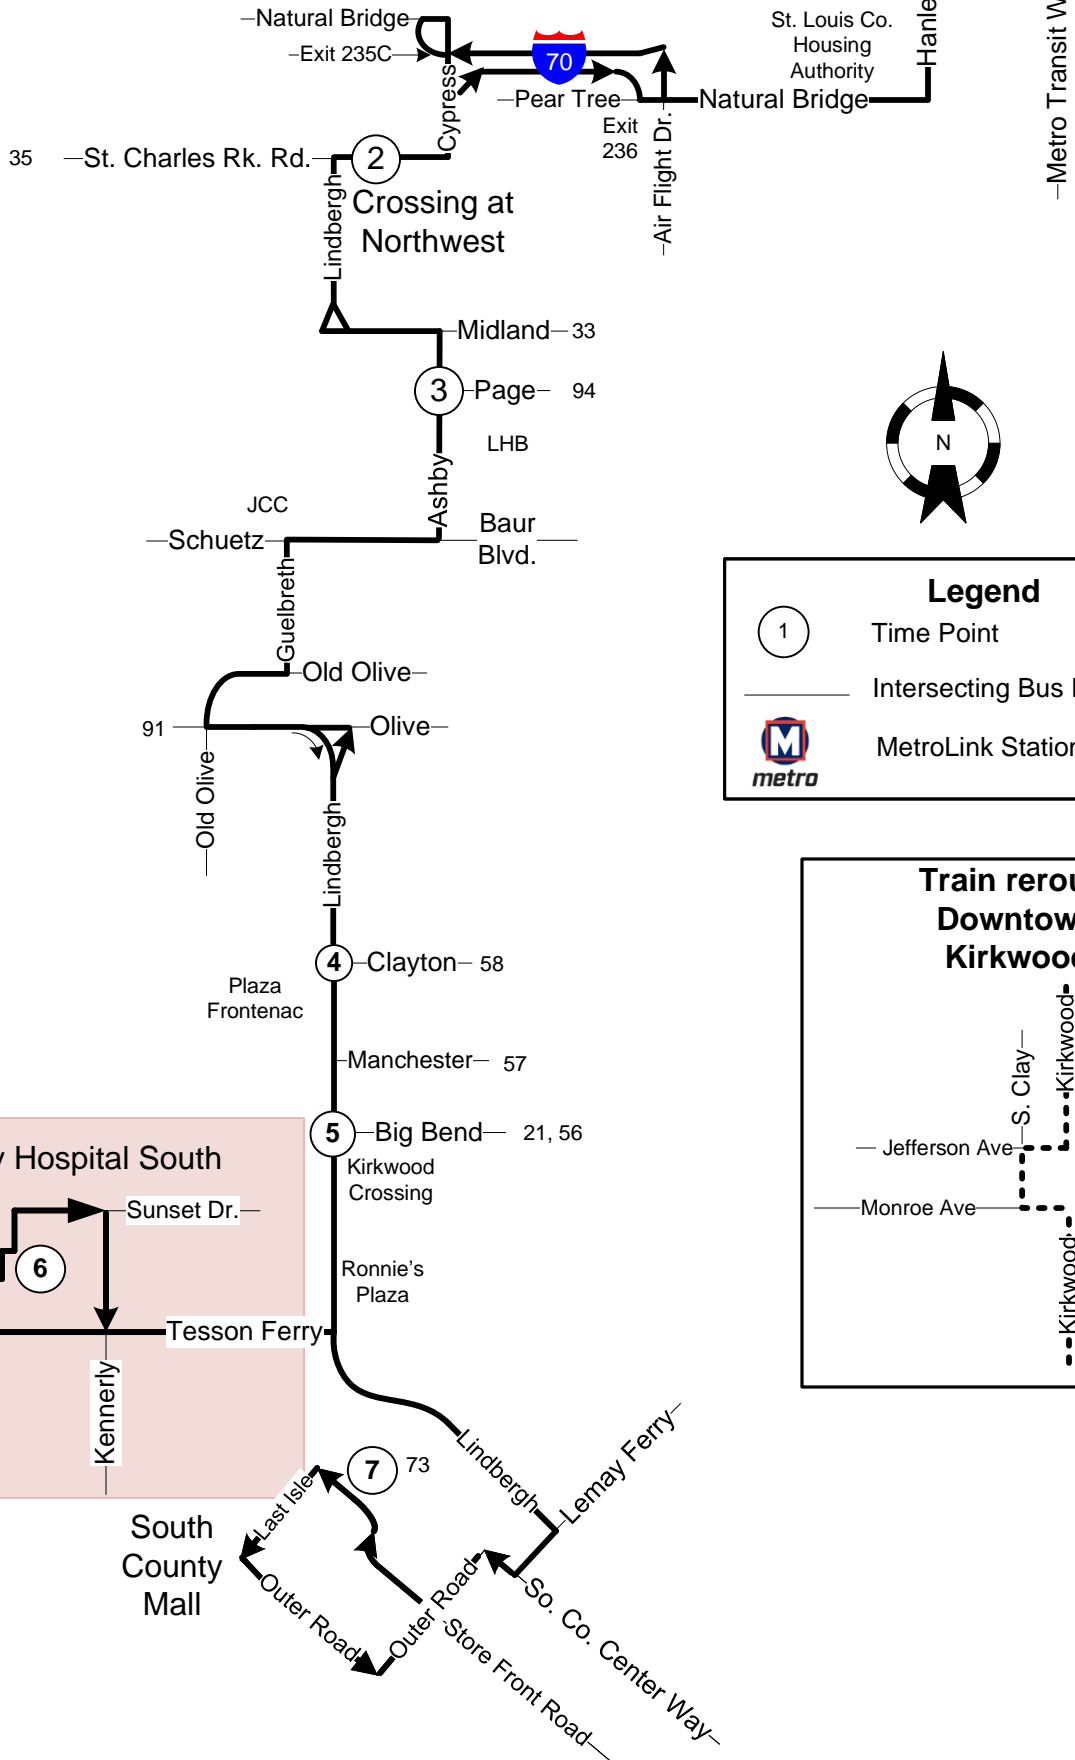

#49 Lindbergh

Current as of: December 2, 2024

Date of last change June 17, 2024

N. Hanley
Transit Center 
4, 34, 61, 76
77, 79, 98, 100

Legend

-  Time Point
-  Intersecting Bus Routes
-  MetroLink Station