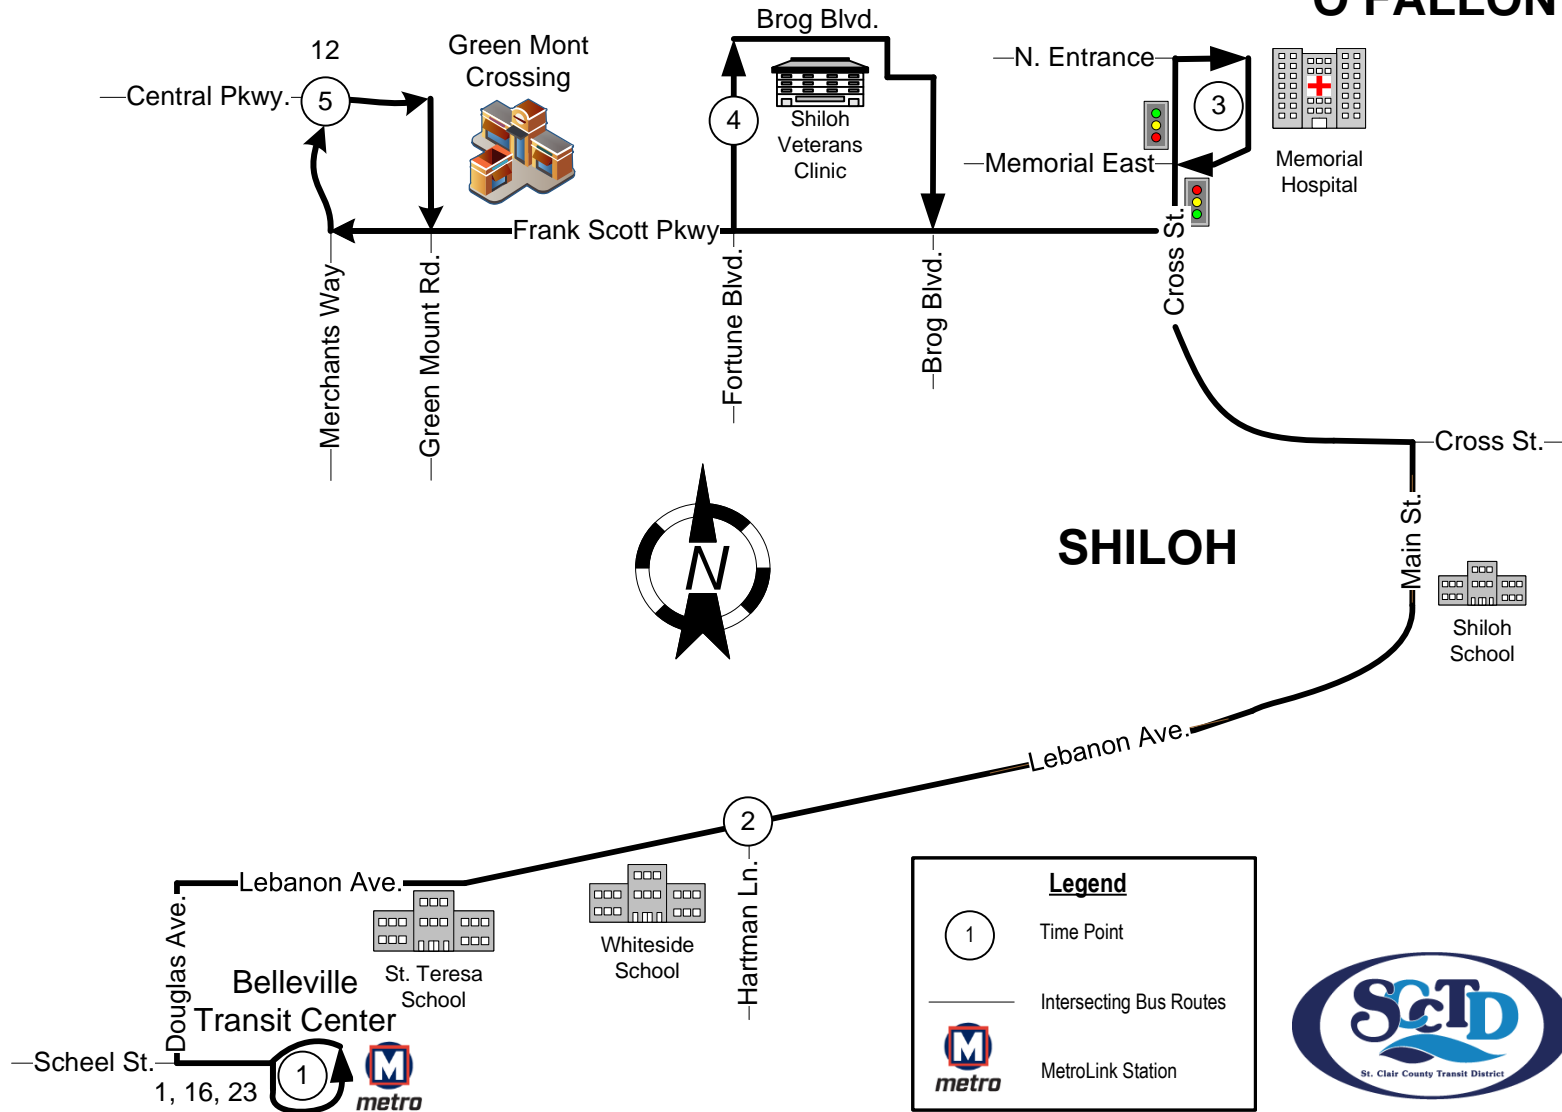

#15 BELLEVILLE - SHILOH

Current as of: December 2, 2024
 Date of last change June 17, 2024

O'FALLON

SHILOH

Legend

- (1) Time Point
- Intersecting Bus Routes
- MetroLink Station