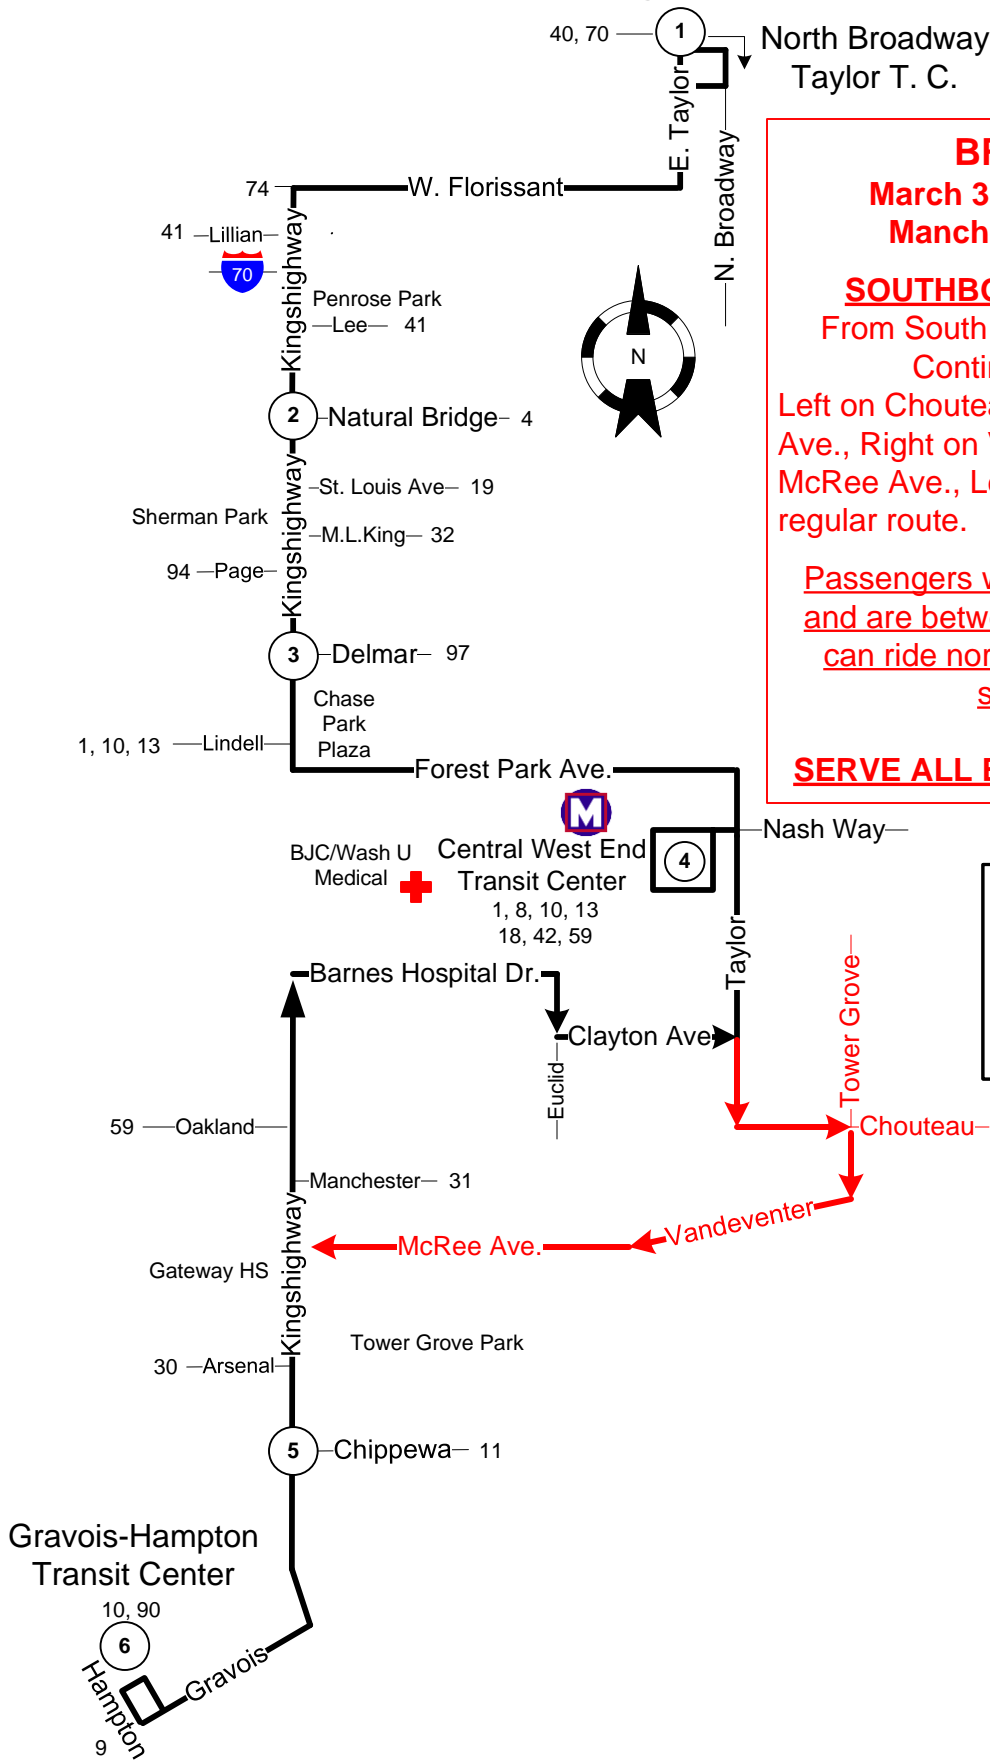

# #95 Kingshighway

Current as of: March 31, 2025

Date of last change November 27, 2023

**BRIDGE WORK**  
March 31 thru August 1, 2025  
Manchester to McRee Ave.

**SOUTHBOUND REROUTE ONLY**  
From South on Taylor @ Clayton Ave.  
Continue south on Taylor  
Left on Chouteau, Right on Tower Grove Ave., Right on Vandeventer, Right on McRee Ave., Left on Kingshighway via regular route.

Passengers wanting southbound service and are between Manchester and Taylor can ride northbound bus free to board southbound bus

**SERVE ALL BUS STOPS ON REROUTE**

**Legend**

- Time Point
- Intersecting Bus Routes
- MetroLink Station