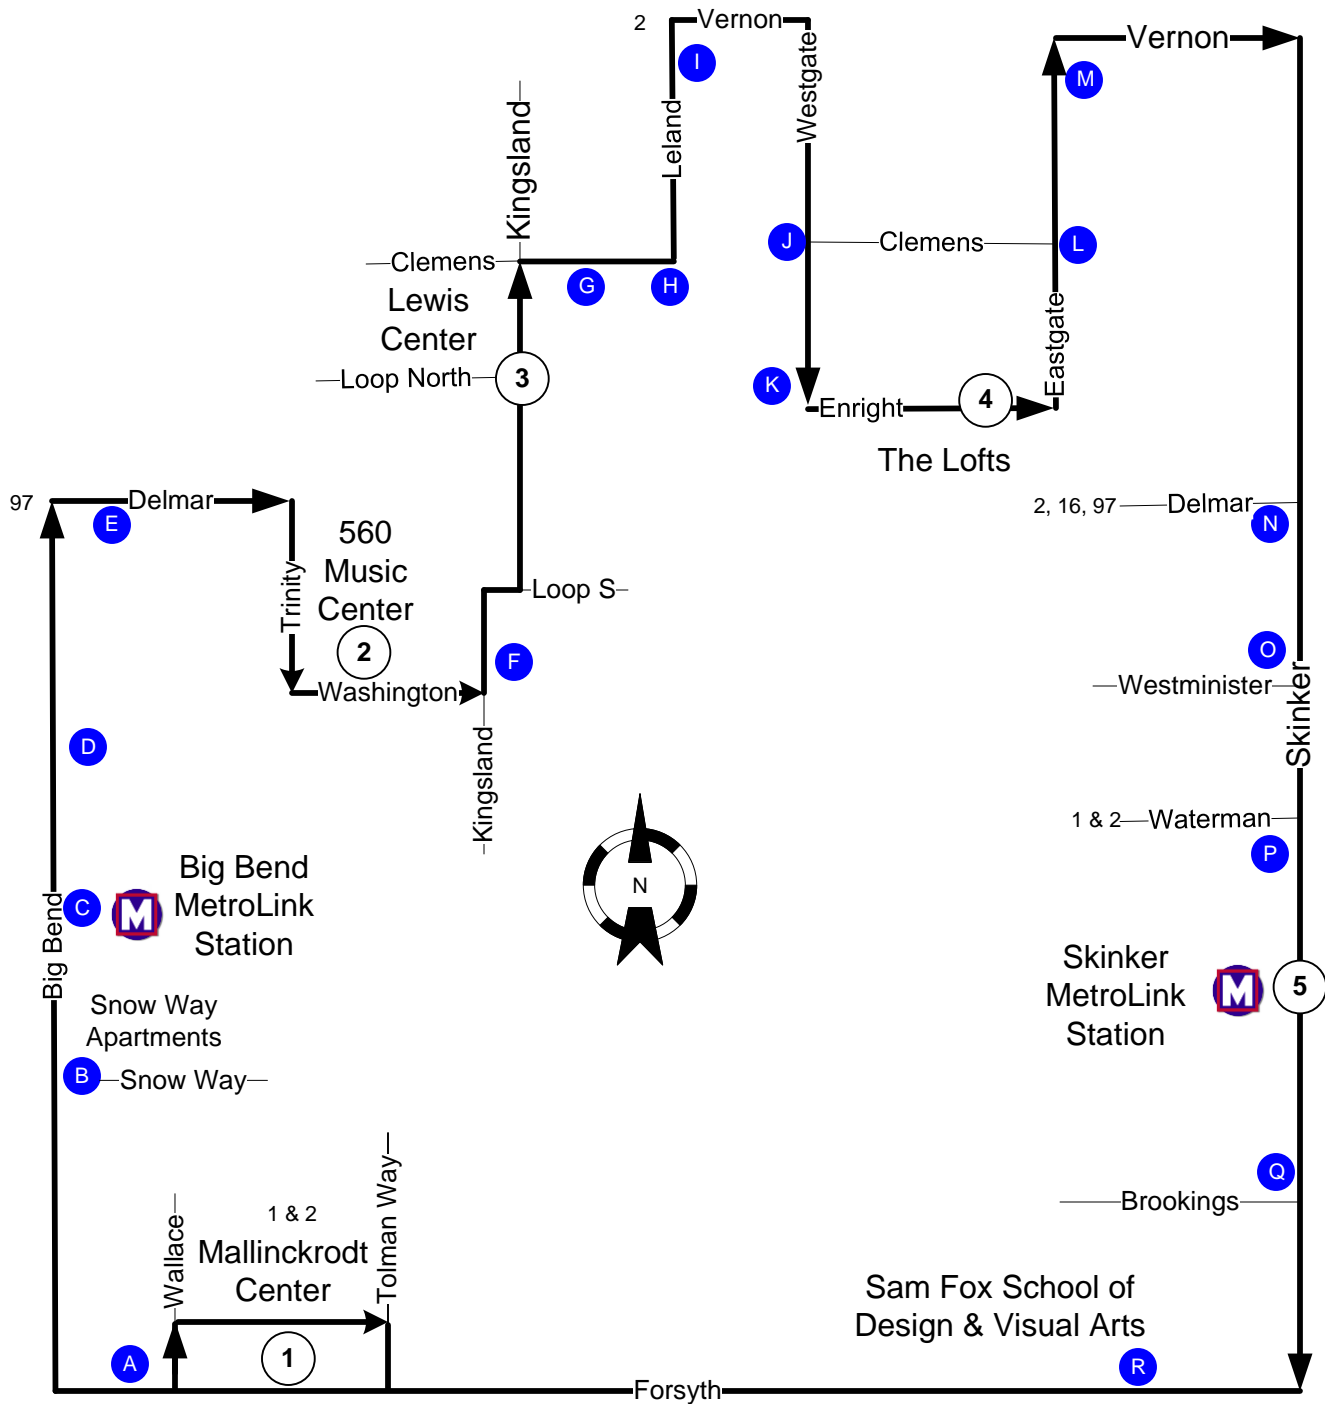

#5 Green Line

Current as of: November 27, 2023
Date of last change September, 2019

- 1** Mallinckrodt Center
- A** Forsyth & Wallace Circle
- B** Snow Way Apartments
- C** Big Bend MetroLink Station
- D** Big Bend & Kingsbury
- E** Delmar & Big Bend
- 2** 560 Music Center
- F** Kingsland & Washington

- 3** Lewis Center
- G** Clemens & Syracuse
- H** Clemens & Leland
- I** Leland & Vernon
- J** Westgate & Clemens
- K** Westgate & Enright
- 4** The Lofts
- L** Eastgate & Clemens

- M** Eastgate & Vernon
- N** Skinker & Delmar
- O** Skinker & Westminister
- P** Skinker & Waterman
- 5** Skinker MetroLink Station
- Q** Skinker & Brookings
- R** Sam Fox Design & Visual Arts
- 1** Mallinckrodt Center