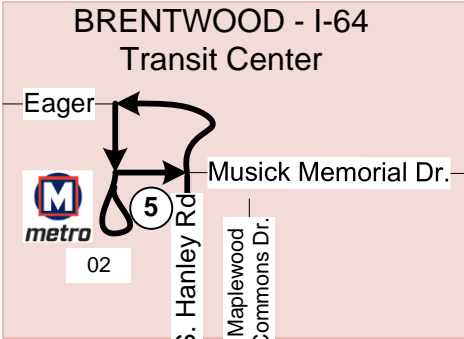

#31 Chouteau

Current as of: December 2, 2024
Date of last change March 18, 2024

Legend

- 1 Time Point
- Intersecting Bus Routes
- metro MetroLink Station
- metro Metro Bus Stop