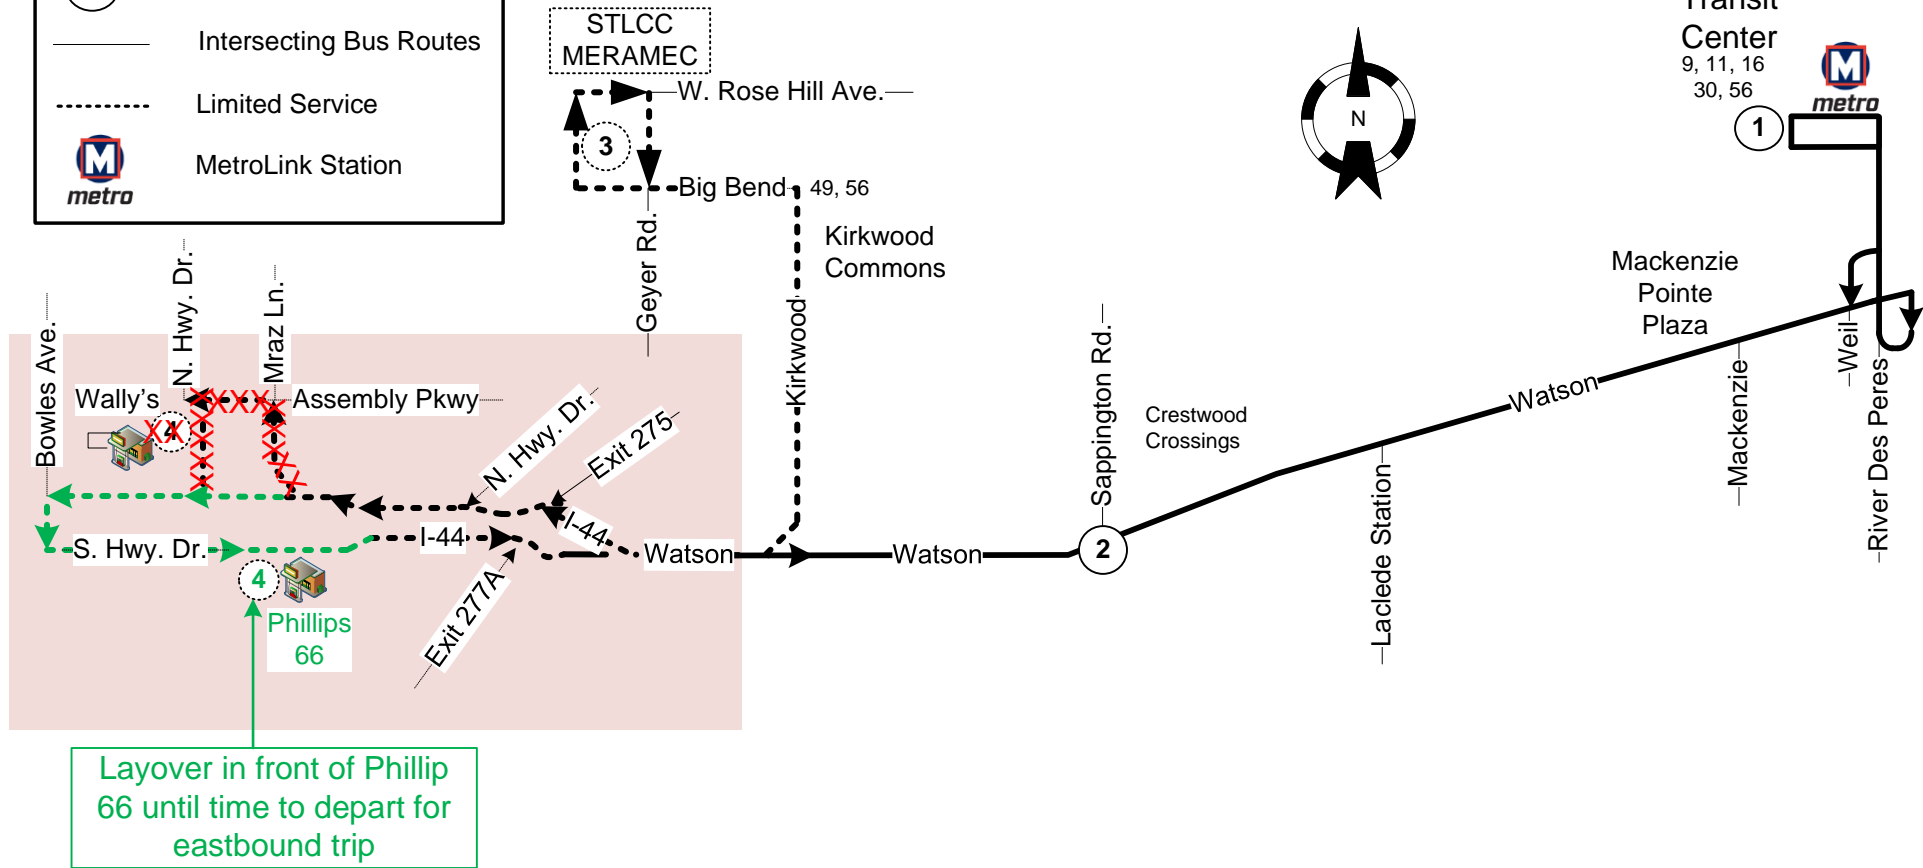

#21 Watson Road

**Reroute effective as of: March 3, 2025
through June 15, 2025
Date of last change February 3, 2025**

Legend	
	Time Point
	Intersecting Bus Routes
	Limited Service
	MetroLink Station

Layover in front of Phillip 66 until time to depart for eastbound trip