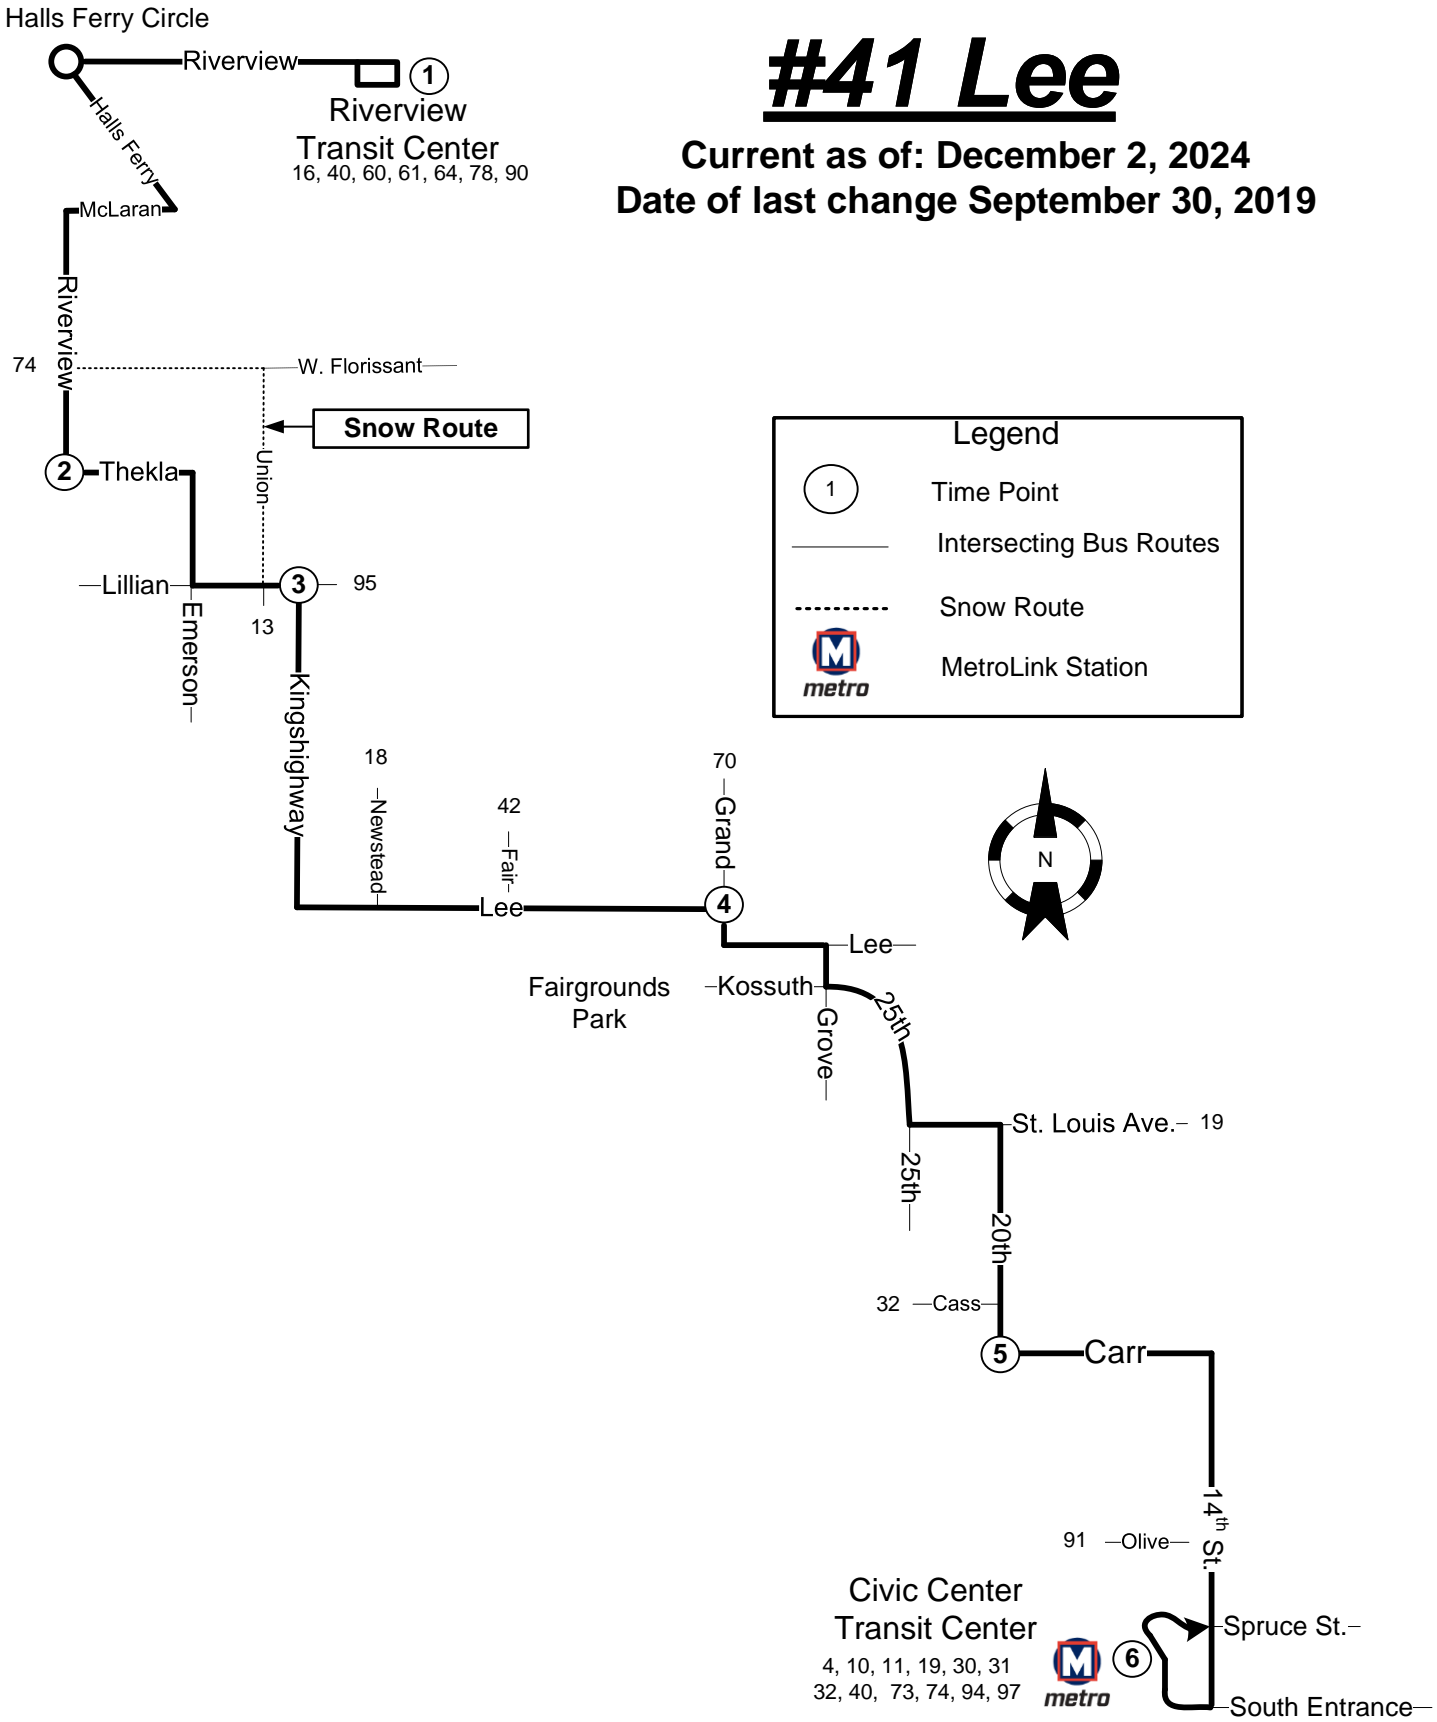

#41 Lee

Current as of: December 2, 2024
Date of last change September 30, 2019

Legend	
	Time Point
	Intersecting Bus Routes
	Snow Route
	MetroLink Station