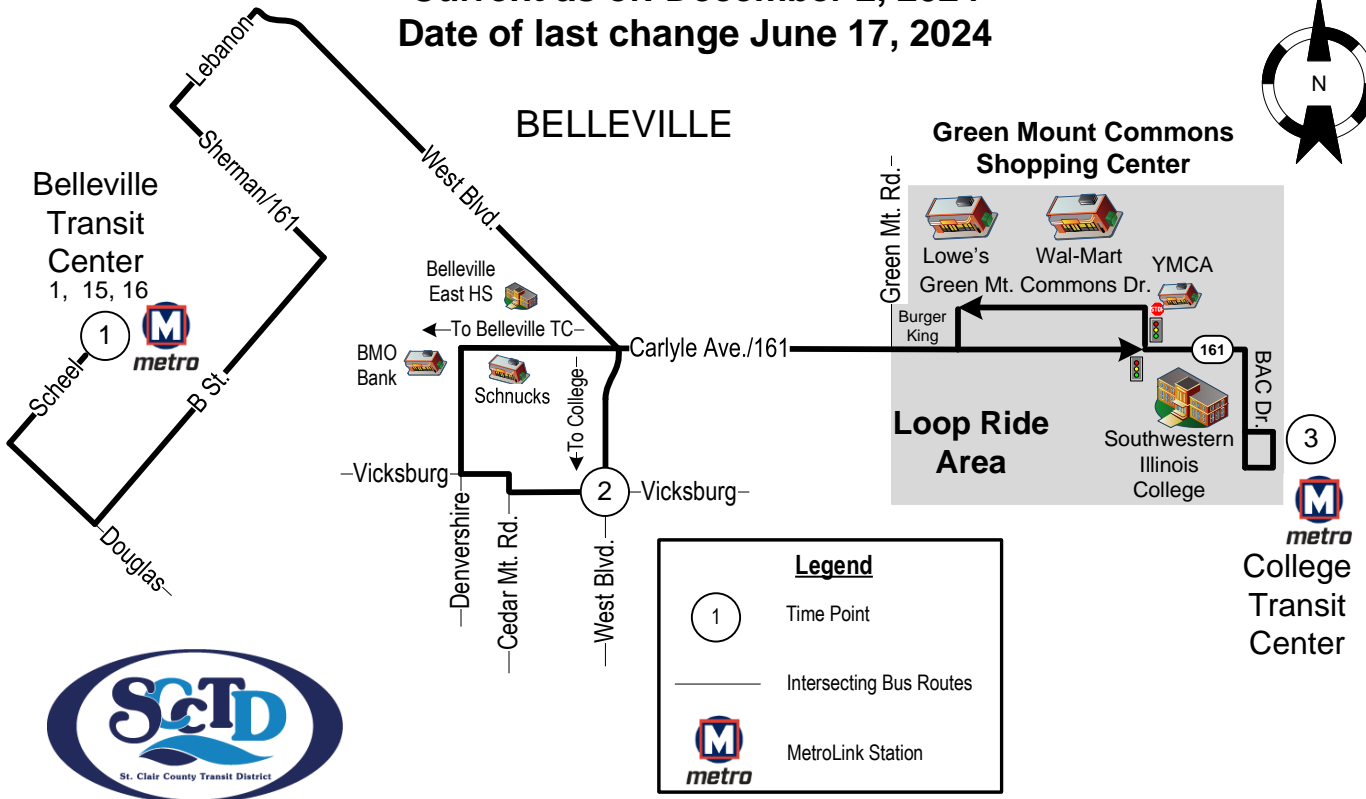

# #23 BELLEVILLE - COLLEGE

Current as of: December 2, 2024  
Date of last change June 17, 2024

**Legend**

- 1 Time Point
- Intersecting Bus Routes
-  MetroLink Station

**Legend**

- 1 Time Point
- Intersecting Bus Routes
-  MetroLink Station