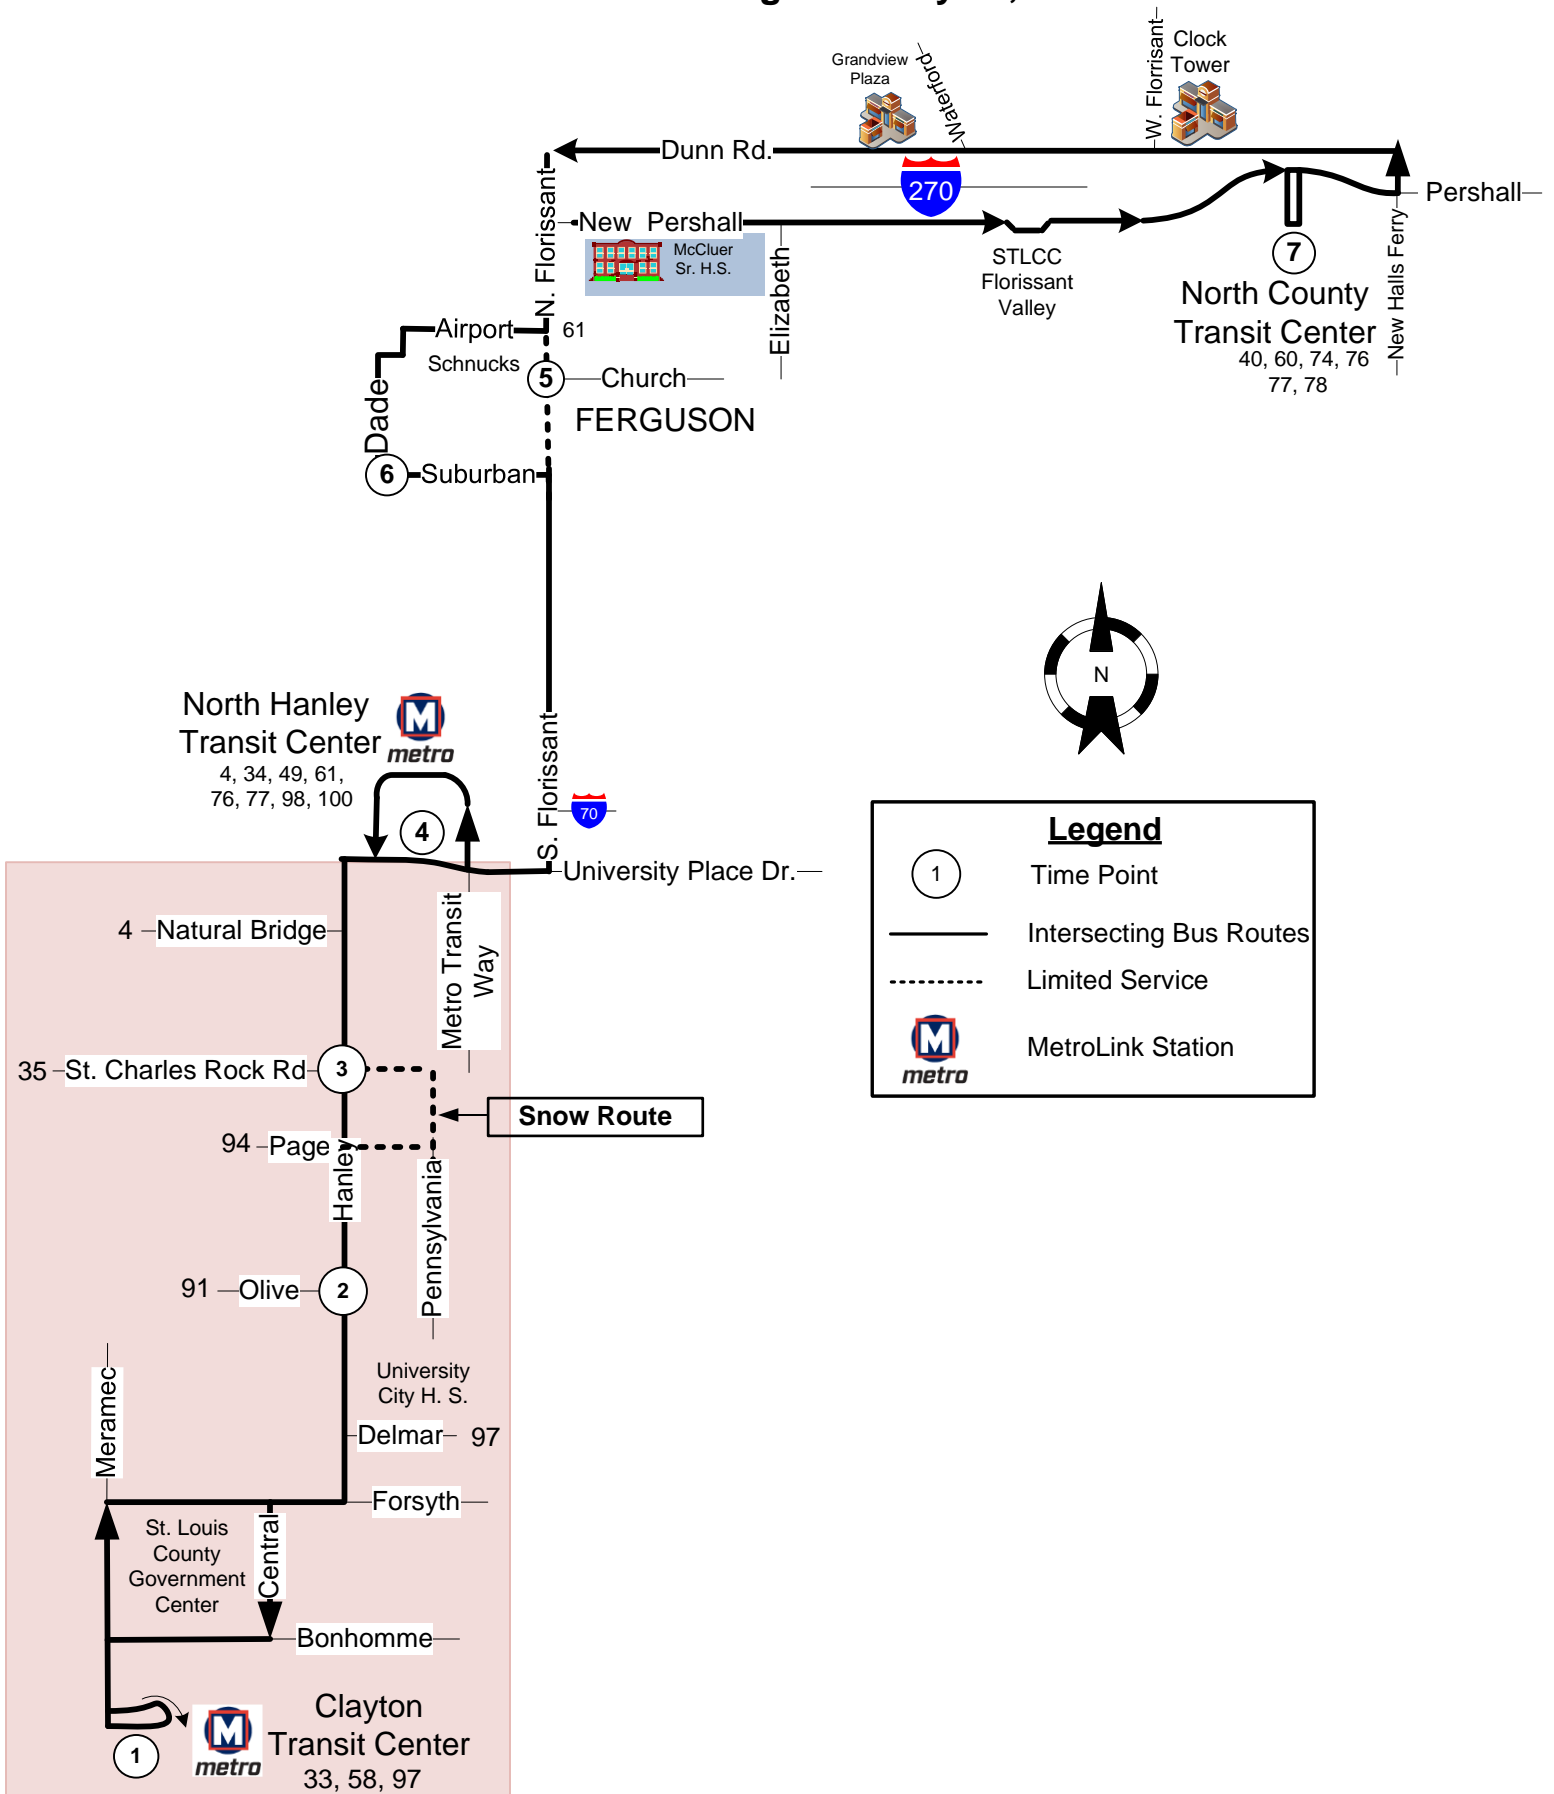

# #79 Ferguson - Clayton

Current as of: December 2, 2024  
Date of last change January 15, 2024

**Legend**

- (1) Time Point
- Intersecting Bus Routes
- ⋯ Limited Service
- MetroLink Station