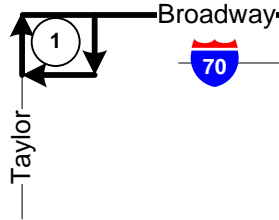

# #70 Grand

Current as of: November 27, 2023  
Date of last change September 30, 2019

N. Broadway  
Taylor Transit  
Center  
40, 95, 174X

**Legend**

- Time Point
- Intersecting Bus Routes
- Snow route
- MetroLink Station