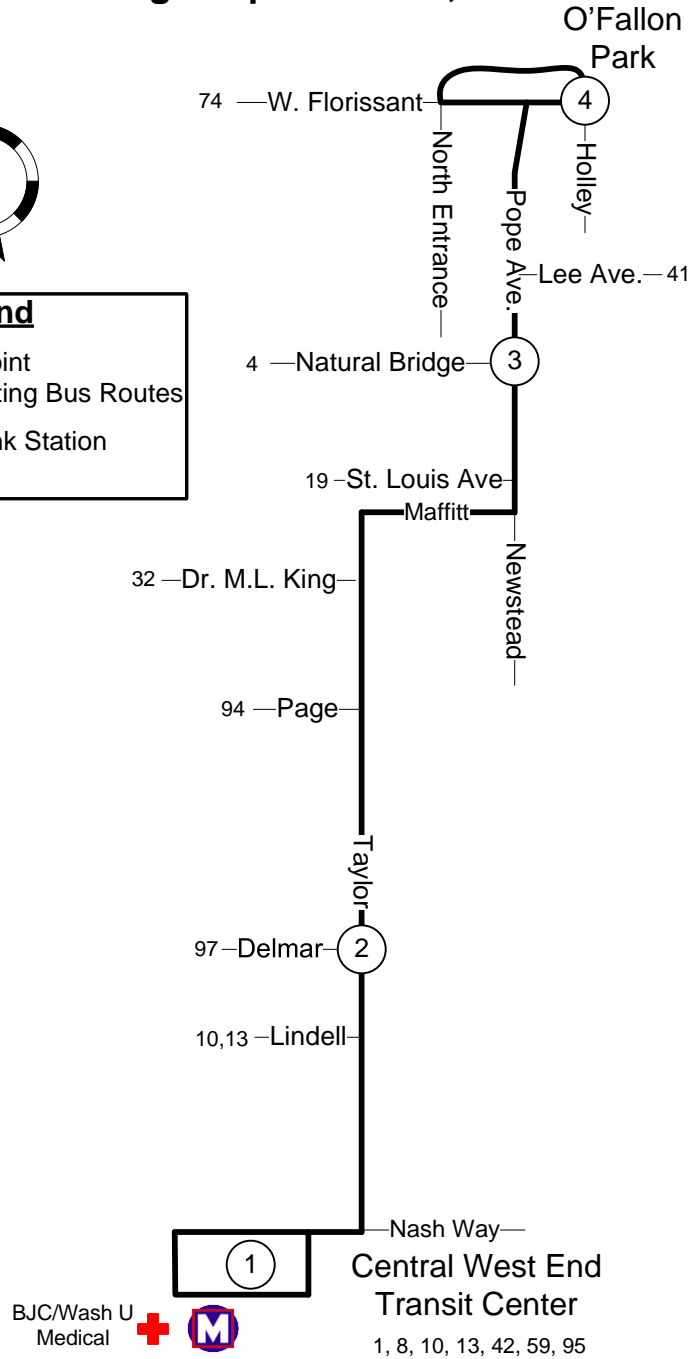

# #18 Taylor

Current as of: November 27, 2023  
 Date of last change September 30, 2019

**Legend**

-  Time Point
-  Intersecting Bus Routes
-  MetroLink Station

BJC/Wash U Medical  

Nash Way—  
 Central West End  
 Transit Center  
 1, 8, 10, 13, 42, 59, 95