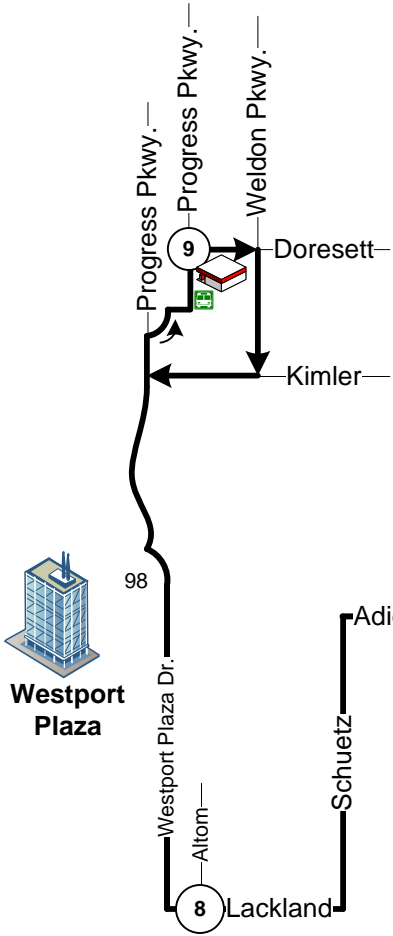

#94 Page

Current as of: June 17, 2024
Date of last change: February 19, 2024

Legend

- Time Point
- Intersecting Bus Routes
- Limited Service
- MetroLink Station