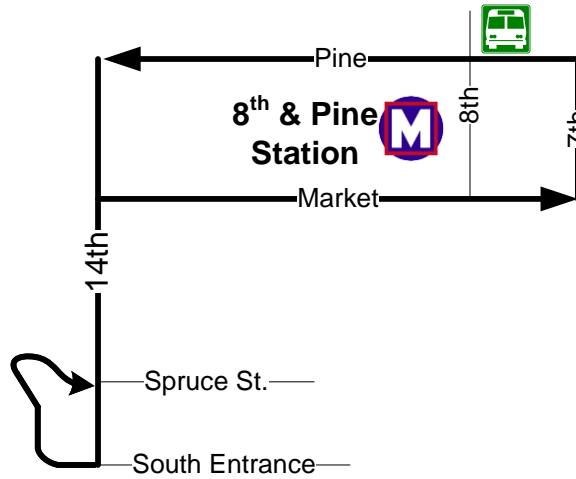

# #3605 Station Shuttle

## Civic center To 8<sup>TH</sup> & Pine Stations

Current as of: April 11, 2024

**Headcodes:**

To Civic Center B37  
To 8<sup>TH</sup> & Pine B35

**NO FARES**

**Civic Center  
Transit Center**

4, 10, 11, 19, 30, 31  
32, 41, 73, 74, 94, 97

**Turning Directions:**

**Eastbound**

Exit Civic Center to 14<sup>th</sup> St  
Left 14<sup>th</sup> St.  
Right Market St.  
Left 7<sup>th</sup> St.  
Stop near side of 8<sup>th</sup> at H sign

**Turning Directions:**

**Westbound**

Continue west on Pine St.  
Left 14<sup>th</sup> St.  
Right South Entrance Civic Center  
Stop in bus bay in front of #97 Delmar