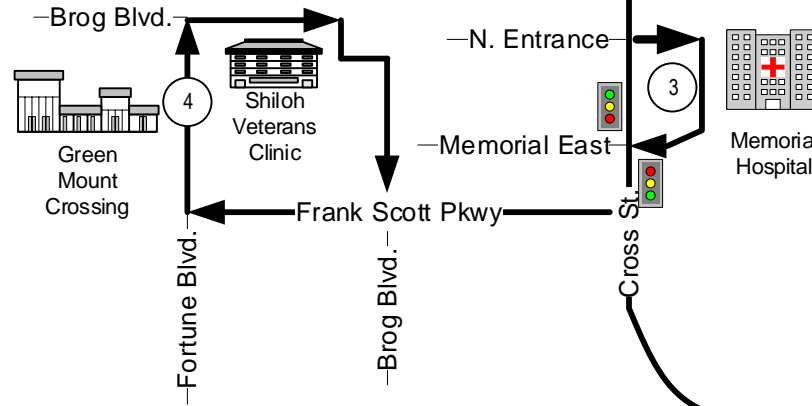

#15 BELLEVILLE - SHILOH - O'FALLON

Current as of: March 13, 2023

Date of last change August 29, 2022

Legend

-  Time Point
-  Intersecting Bus Routes
-  MetroLink Station

O'FALLON

SHILOH

1, 16, 17