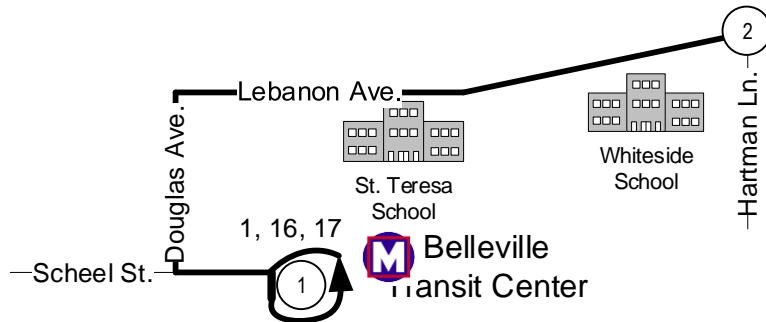

#15 BELLEVILLE - SHILOH - O'FALLON

Current as of: March 13, 2023

Date of last change August 29, 2022

Legend

-  Time Point
-  Intersecting Bus Routes
-  MetroLink Station

O'FALLON

SHILOH

1, 16, 17