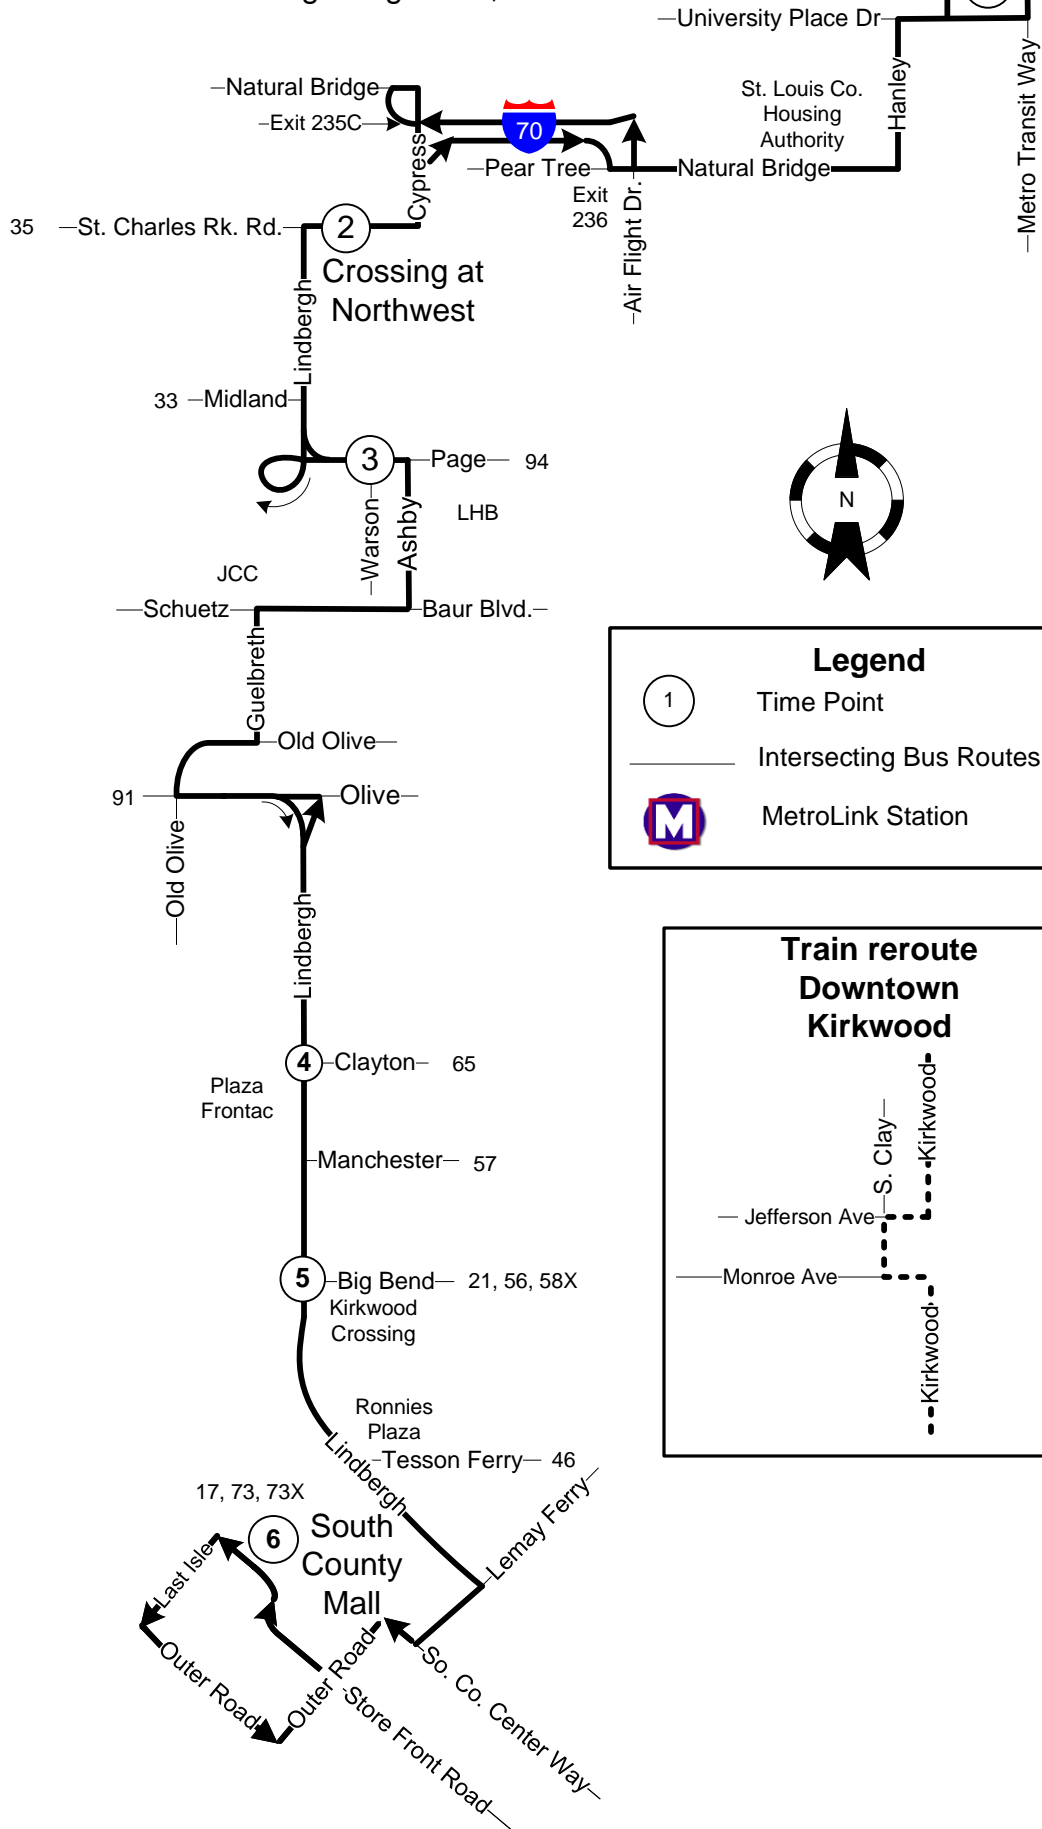

#49 Lindbergh

Current as of: November 27, 2023
Date of last change August 14, 2022

N. Hanley
Transit Center
4, 34, 47, 61, 76
77, 79, 98, 100

Legend

-  Time Point
-  Intersecting Bus Routes
-  MetroLink Station