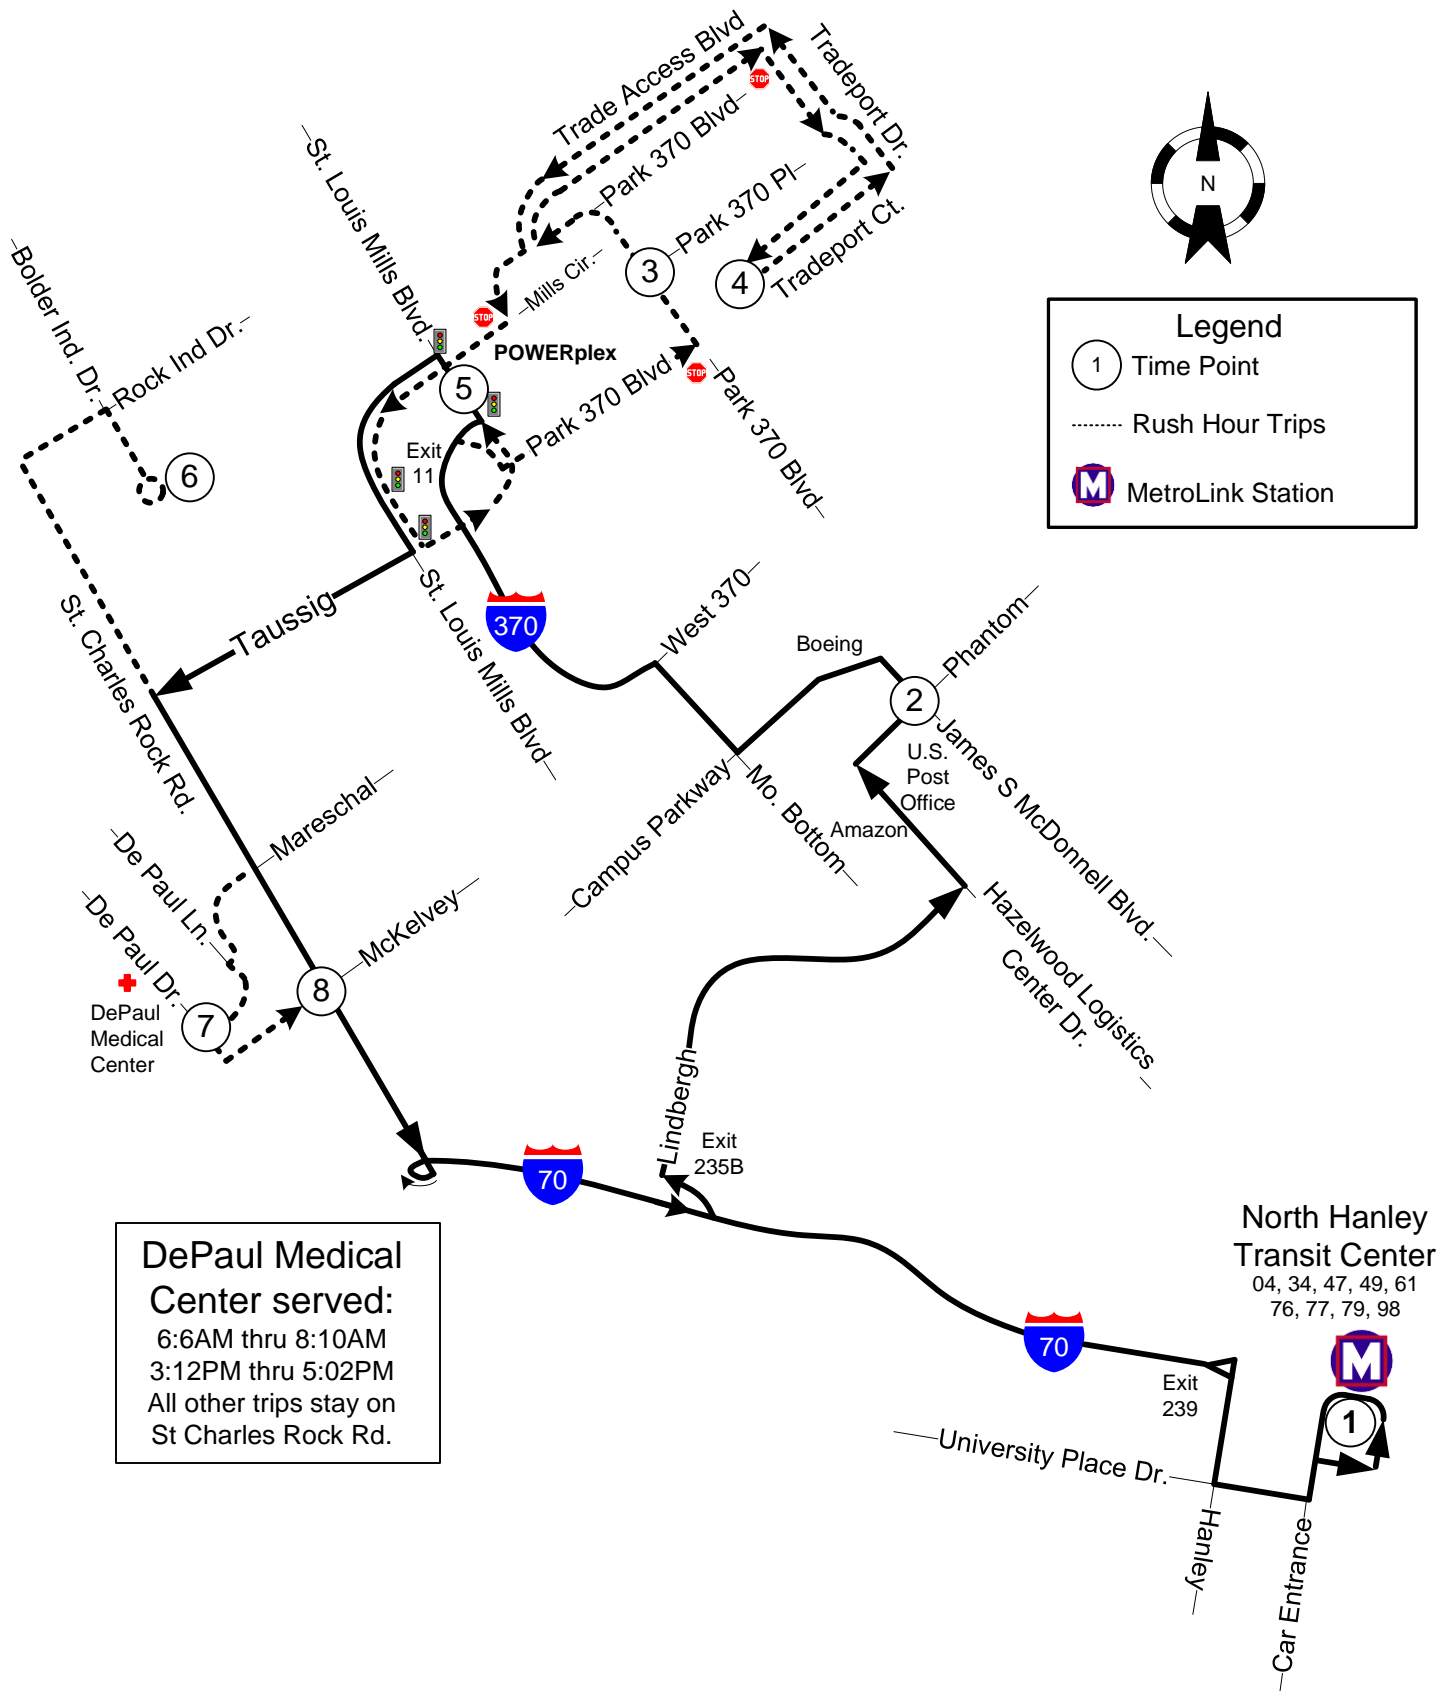

# 100 Hazelwood Connector

Current as of: November 27, 2023

Date of last change November 30, 2022

**Legend**

① Time Point

----- Rush Hour Trips

MetroLink Station

**DePaul Medical Center served:**  
 6:6AM thru 8:10AM  
 3:12PM thru 5:02PM  
 All other trips stay on St Charles Rock Rd.

**North Hanley Transit Center**  
 04, 34, 47, 49, 61  
 76, 77, 79, 98