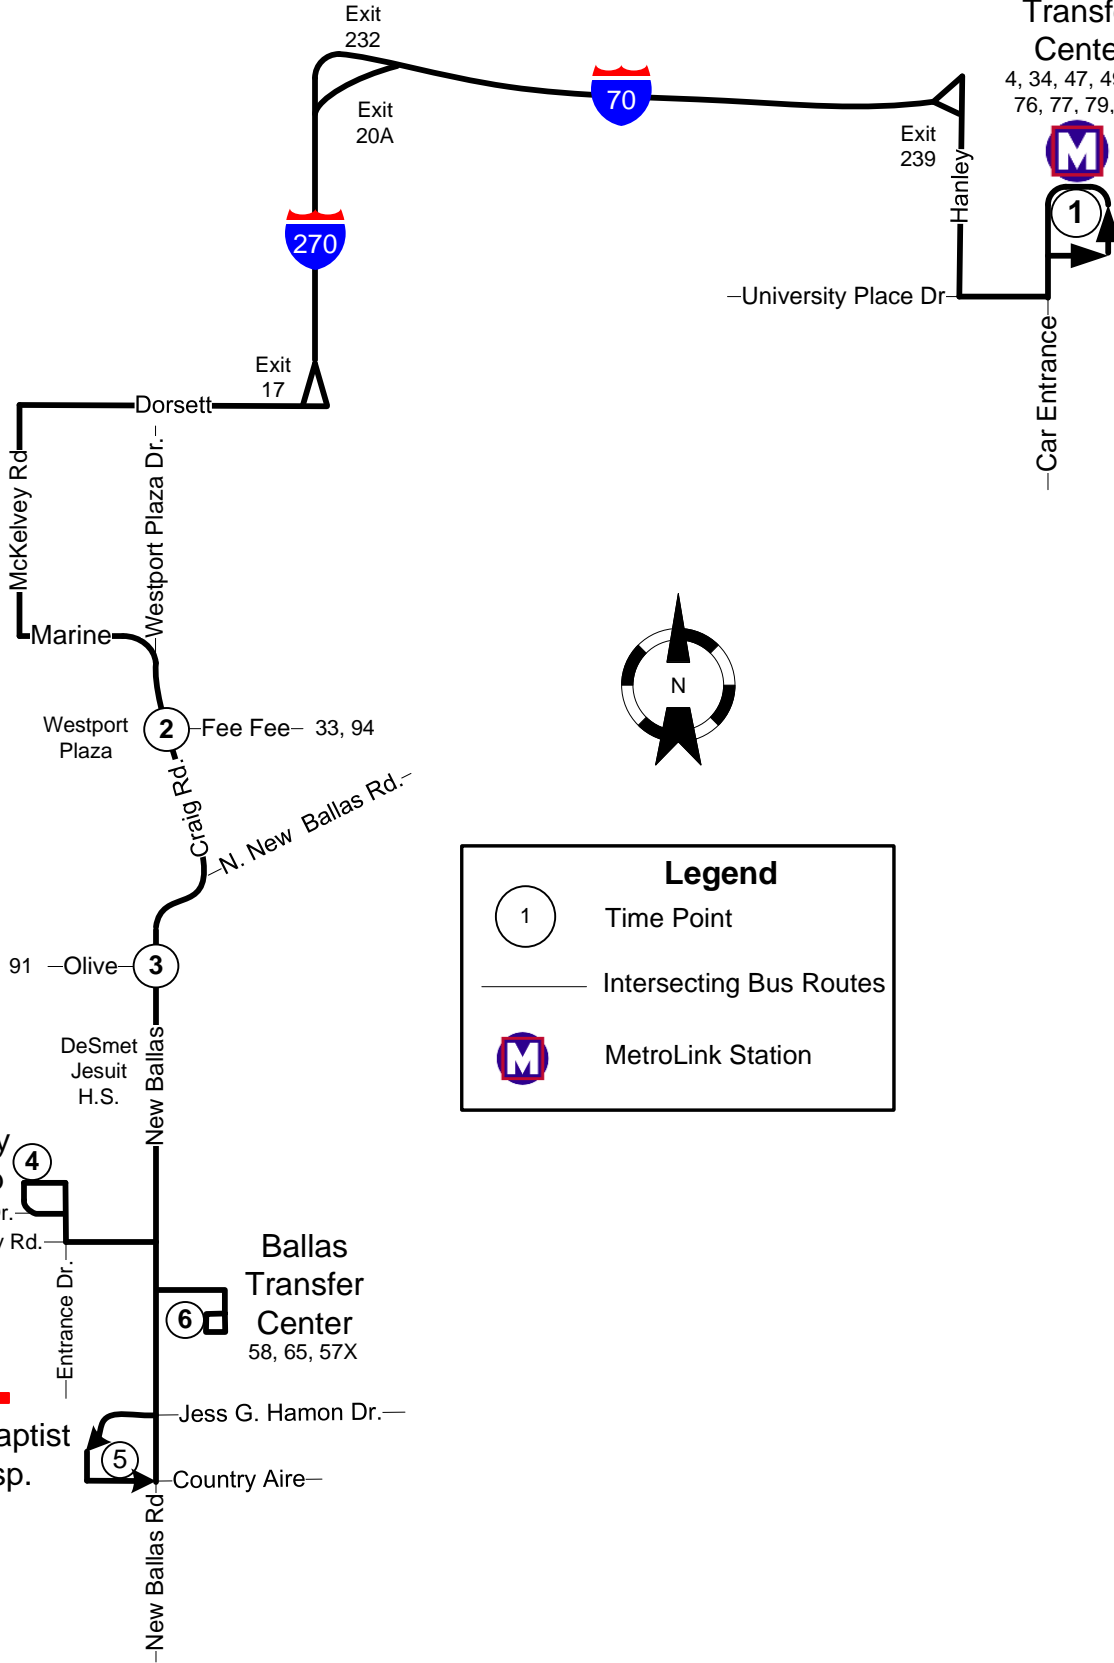

#98 Ballas North Hanley

Current as of: November 27, 2023

Date of last change September 30, 2019

N. Hanley Transfer Center
4, 34, 47, 49, 61
76, 77, 79, 100

Legend	
	Time Point
	Intersecting Bus Routes
	MetroLink Station

Mercy Hosp.

Mo. Baptist Hosp.

Ballas Transfer Center
58, 65, 57X

McKelvey Rd

Marine

Westport Plaza

91 Olive

DeSmet Jesuit H.S.

McAuley Dr.

Conway Rd.

Entrance Dr.

Country Aire

New Ballas Rd

Dorsett

Westport Plaza Dr.

Fee Fee

N. New Ballas Rd.

New Ballas

McAuley Dr.

Conway Rd.

Entrance Dr.

Country Aire

New Ballas Rd

Exit 17

Exit 232

Exit 20A

Exit 239

University Place Dr

Car Entrance

Legend

Time Point

Intersecting Bus Routes

MetroLink Station

Mercy Hosp.

Mo. Baptist Hosp.

Ballas Transfer Center
58, 65, 57X

McKelvey Rd

Marine

Westport Plaza

91 Olive

DeSmet Jesuit H.S.

McAuley Dr.

Conway Rd.

Entrance Dr.

Country Aire

New Ballas Rd

Dorsett

Westport Plaza Dr.

Fee Fee

N. New Ballas Rd.

New Ballas

McAuley Dr.

Conway Rd.

Entrance Dr.

Country Aire

New Ballas Rd

Exit 17

Exit 232

Exit 20A

Exit 239

University Place Dr

Car Entrance