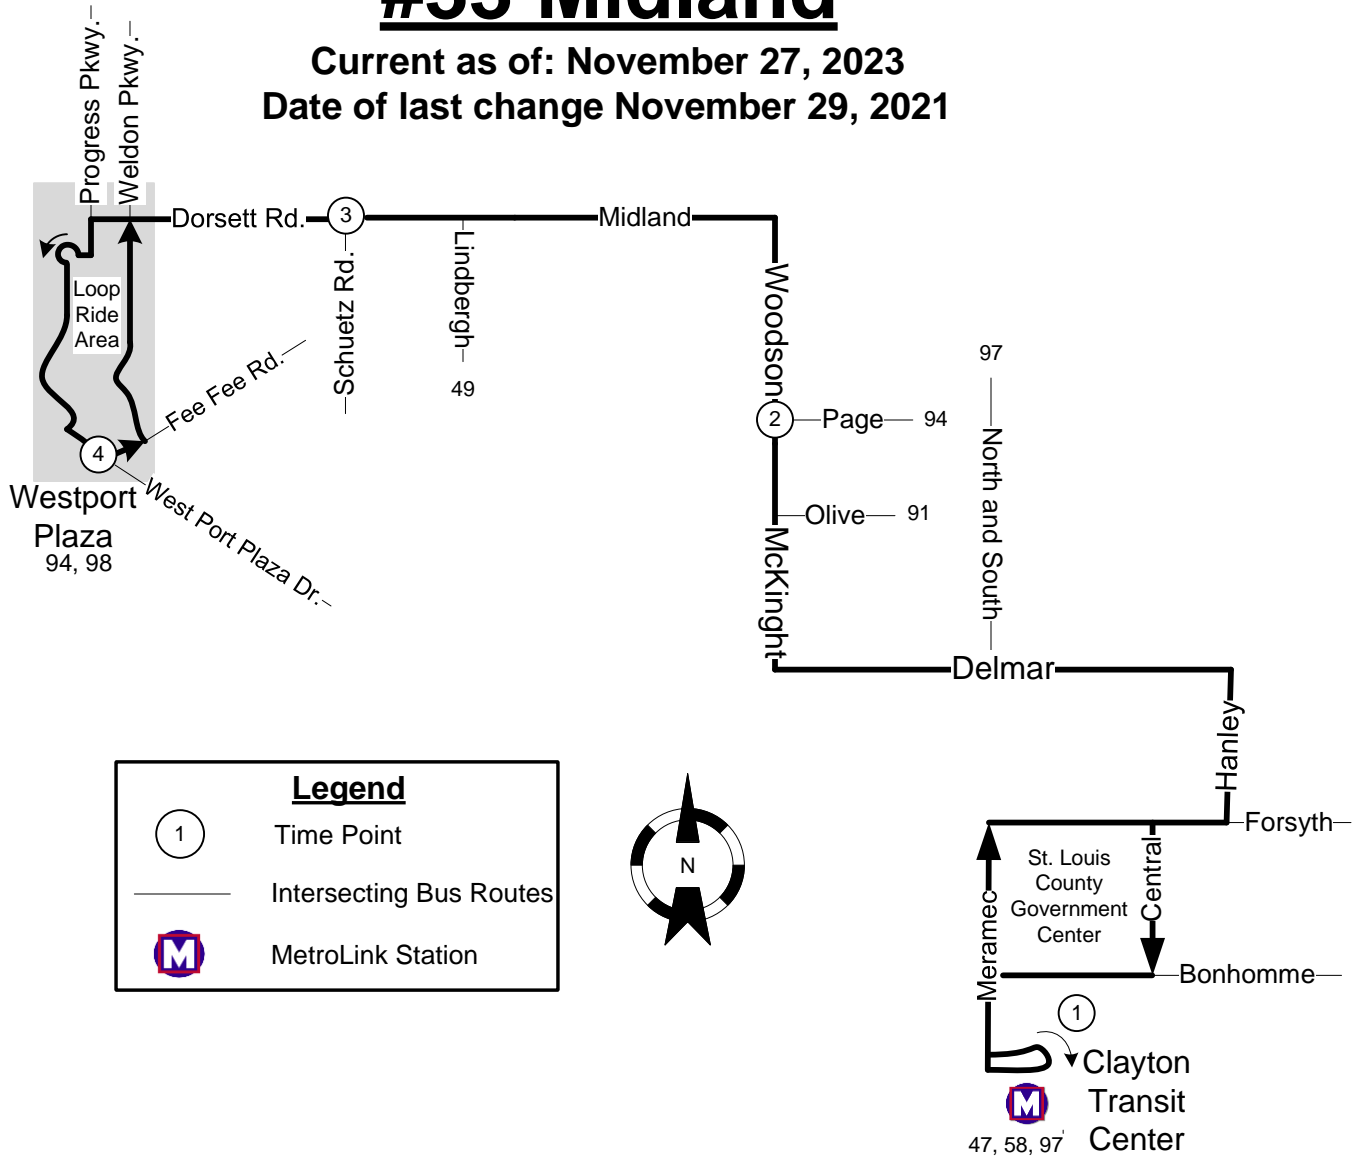

# #33 Midland

Current as of: November 27, 2023  
 Date of last change November 29, 2021

Legend	
	Time Point
	Intersecting Bus Routes
	MetroLink Station