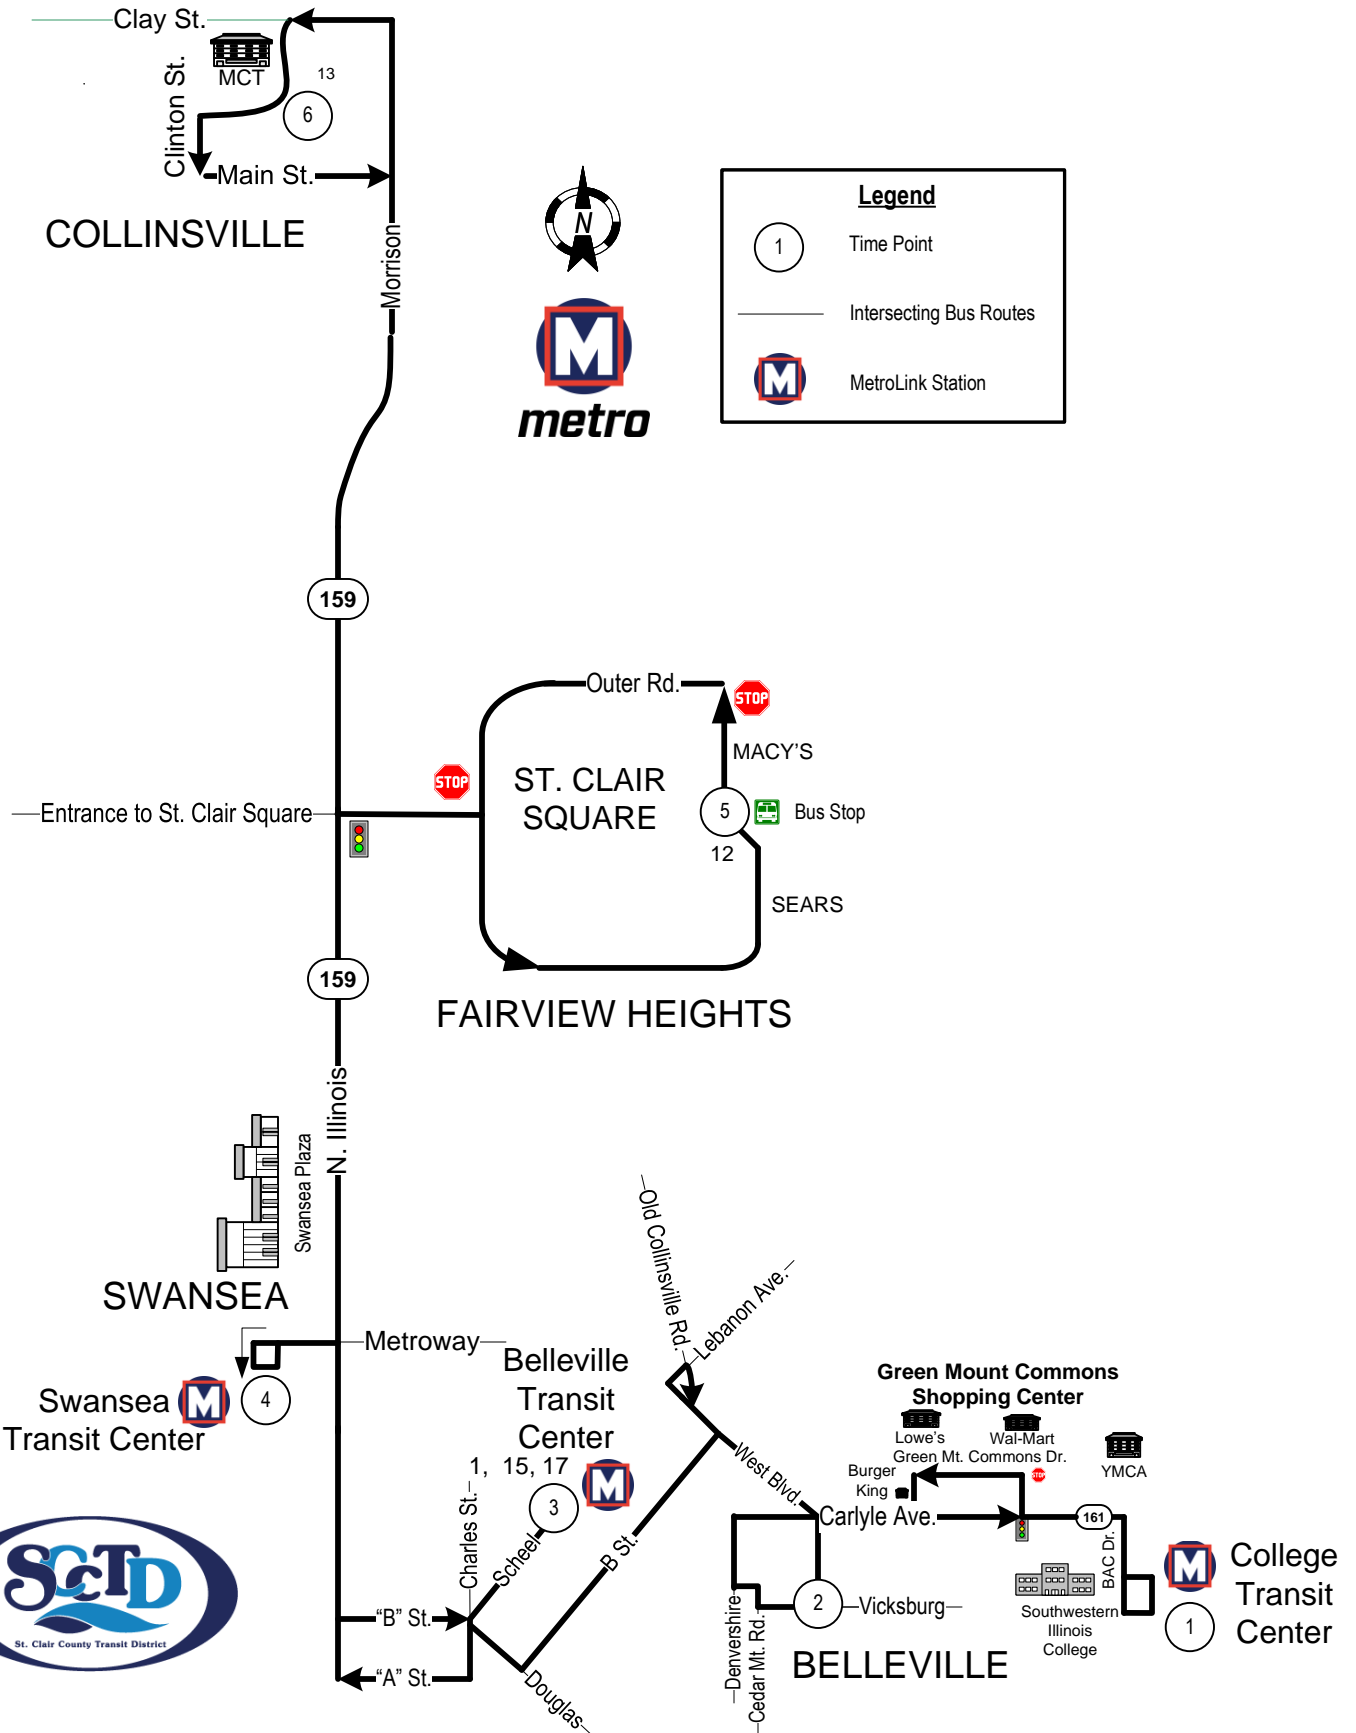

#16 ST. CLAIR SQUARE

Current as of: November 27, 2023

Date of last change June, 2019

Legend

- (1) Time Point
- Intersecting Bus Routes
- MetroLink Station