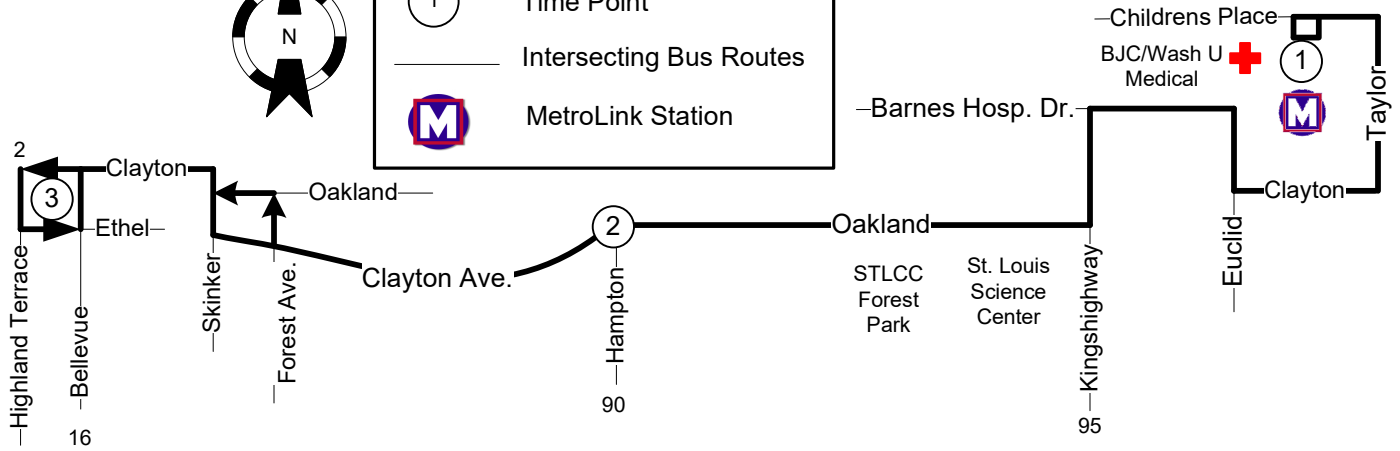

# #59 Oakland

Effective: March 16, 2020

**Legend**

- ① Time Point
- Intersecting Bus Routes
- M MetroLink Station

Central West End  
Transit Center

1, 8, 10, 13, 18, 42  
95, 57X, 58X, 410X