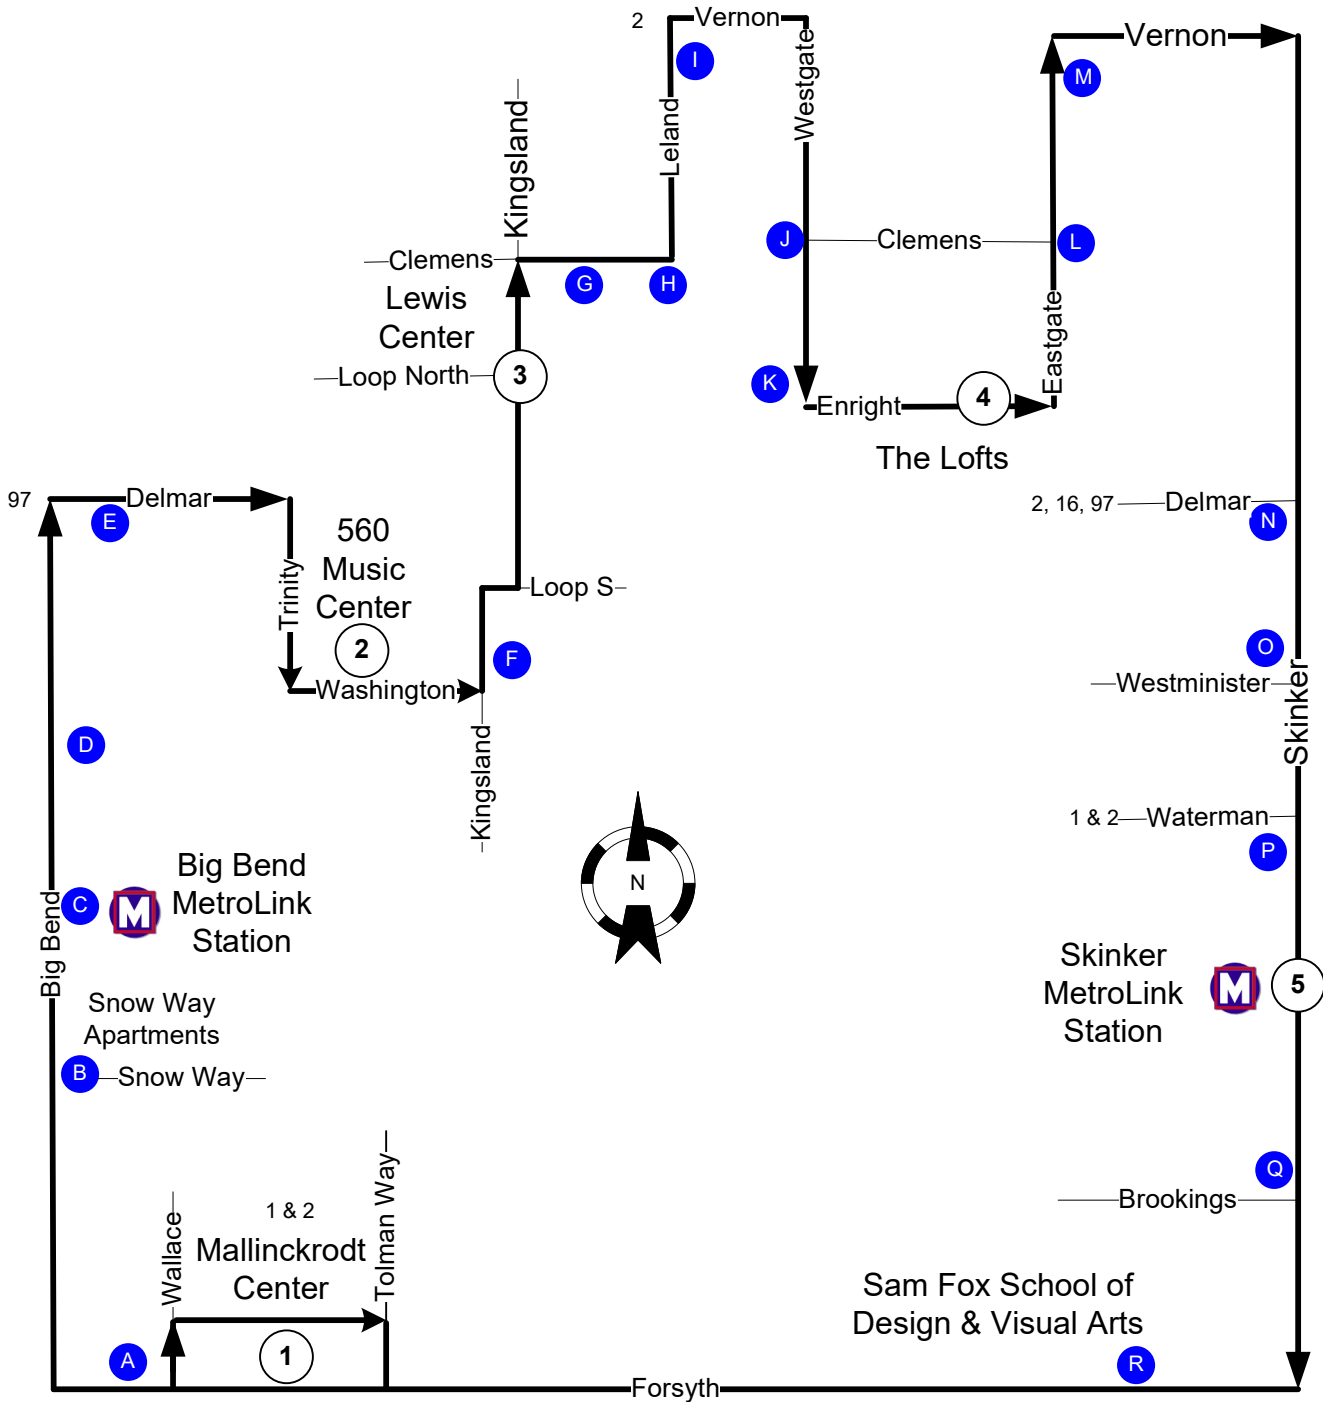

#5 Green Line

Effective: September 30, 2019

- 1 Mallinckrodt Center**
- A Forsyth & Wallace Circle
- B Snow Way Apartments
- C Big Bend MetroLink Station
- D Big Bend & Kingsbury
- E Delmar & Big Bend
- 2 560 Music Center**
- F Kingsland & Washington

- 3 Lewis Center**
- G Clemens & Syracuse
- H Clemens & Leland
- I Leland & Vernon
- J Westgate & Clemens
- K Westgate & Enright
- 4 The Lofts**
- L Eastgate & Clemens

- M Eastgate & Vernon
- N Skinker & Delmar
- O Skinker & Westminister
- P Skinker & Waterman
- 5 Skinker MetroLink Station**
- Q Skinker & Brookings
- R Sam Fox Design & Visual Arts
- 1 Mallinckrodt Center**