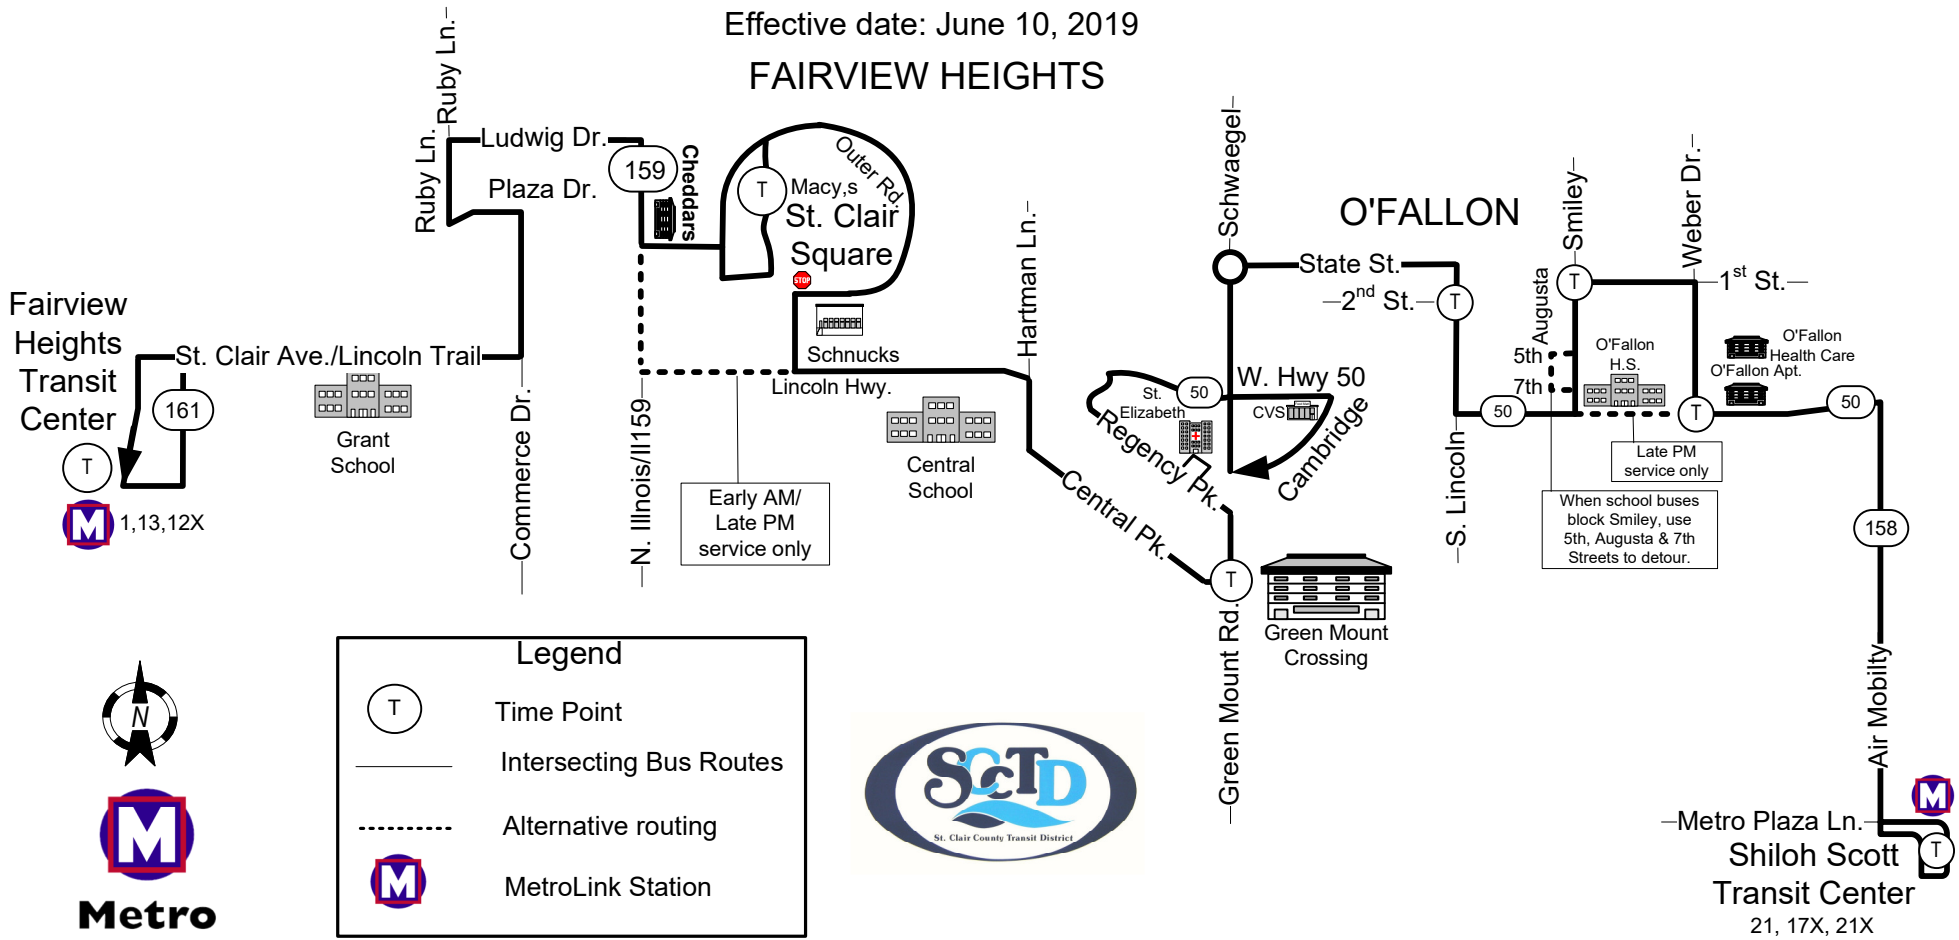

#12 O'FALLON-FAIRVIEW HEIGHTS

Effective date: June 10, 2019

FAIRVIEW HEIGHTS

Legend

- (T) Time Point
- Intersecting Bus Routes
- - - Alternative routing
- (M) MetroLink Station