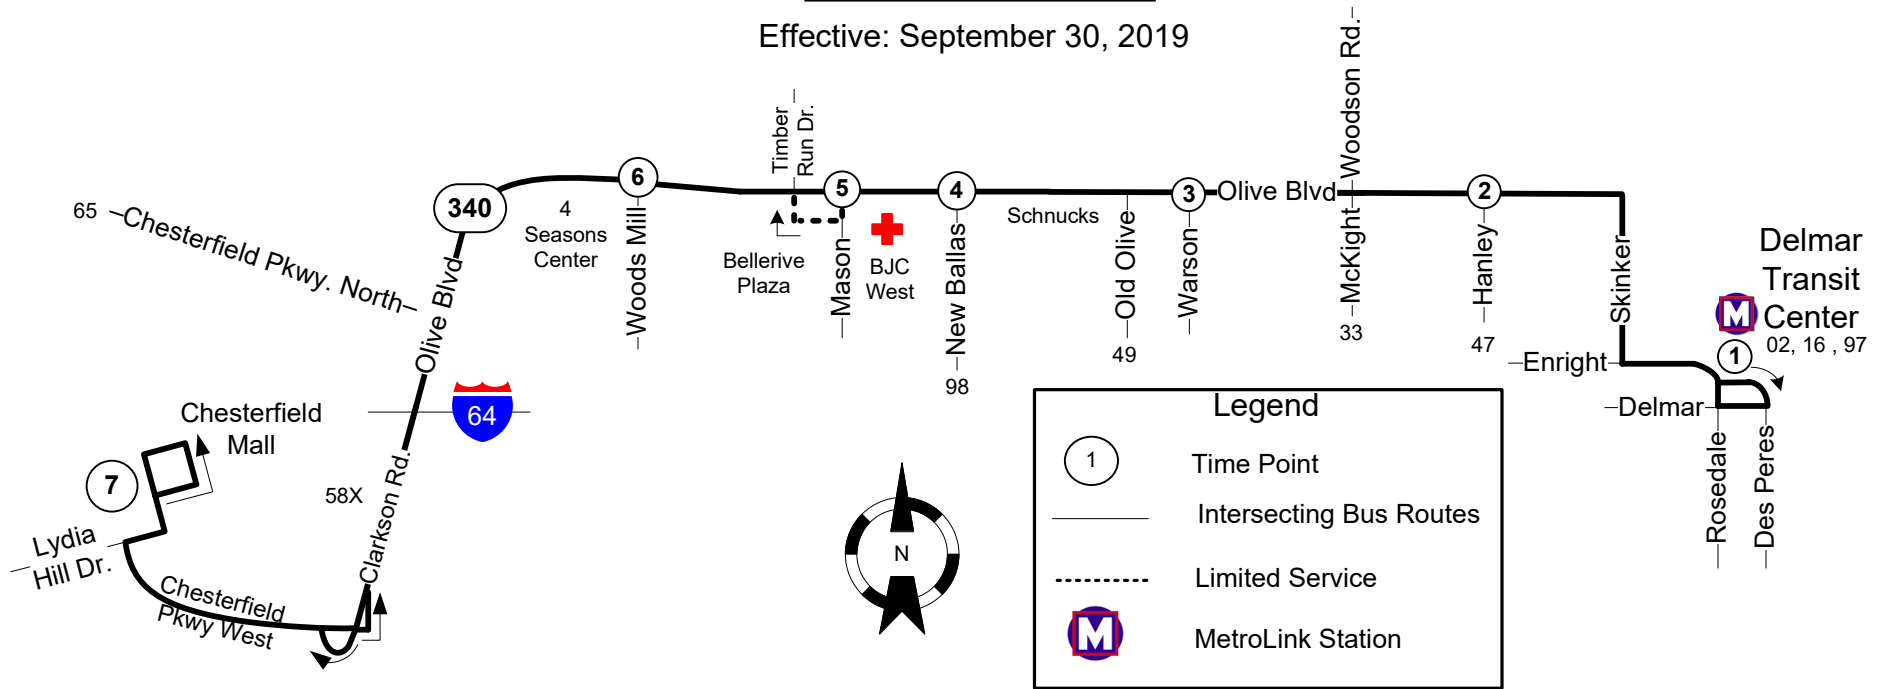

#91 Olive

Effective: September 30, 2019

Legend

- ① Time Point
- Intersecting Bus Routes
- - - Limited Service
- MetroLink Station