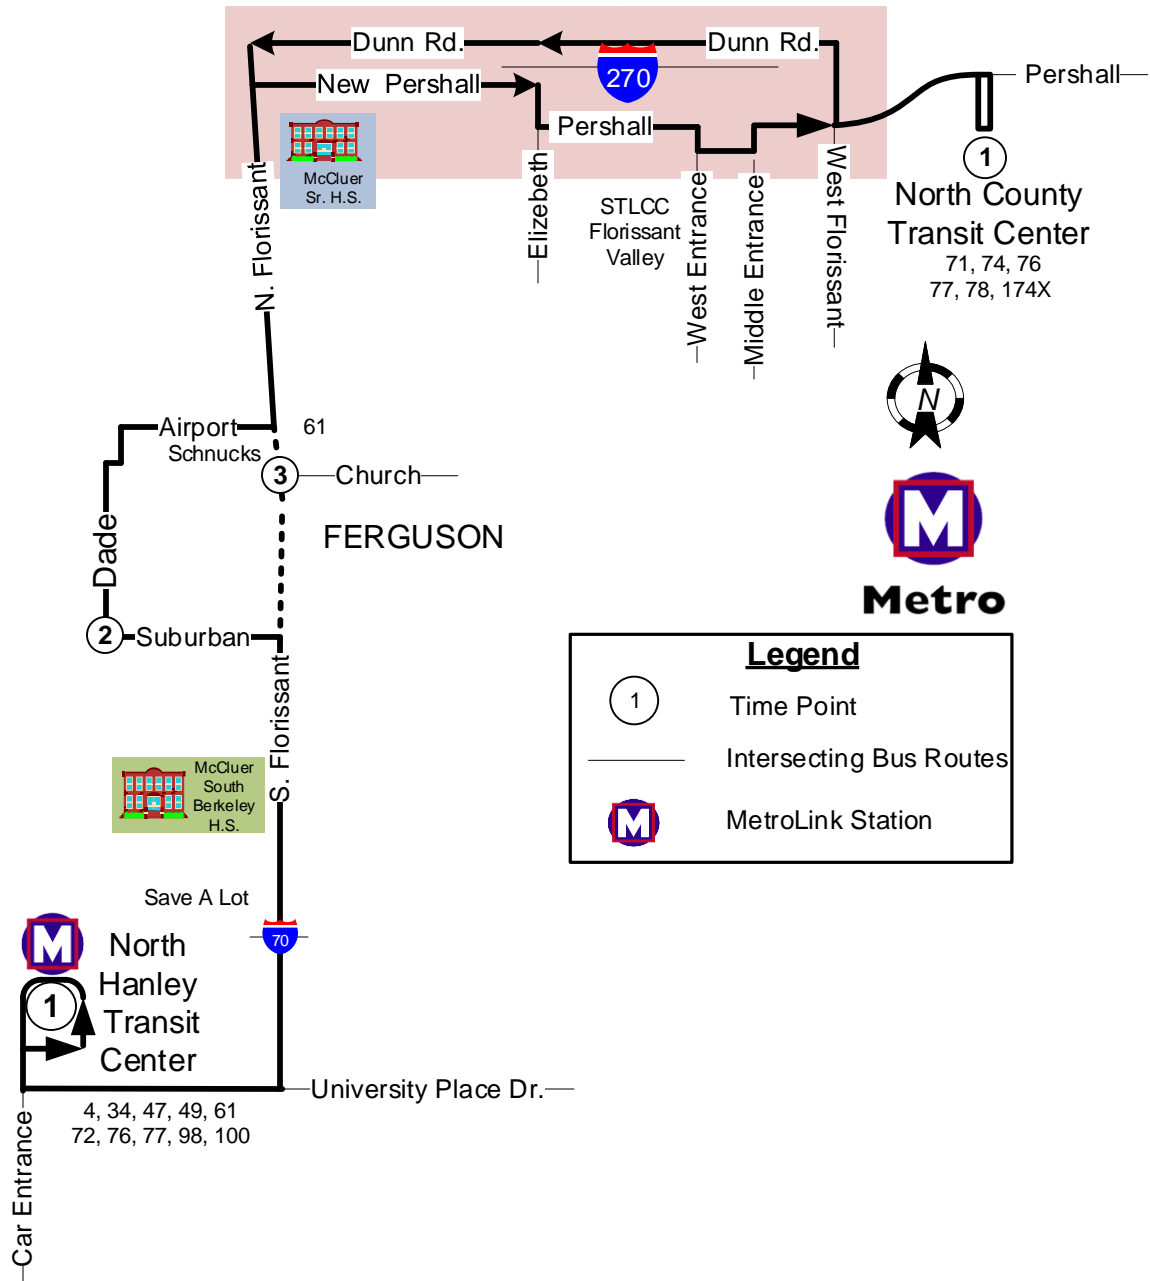

#79 Ferguson

Effective Date: August 9, 2021

Metro

<u>Legend</u>	
	Time Point
	Intersecting Bus Routes
	MetroLink Station