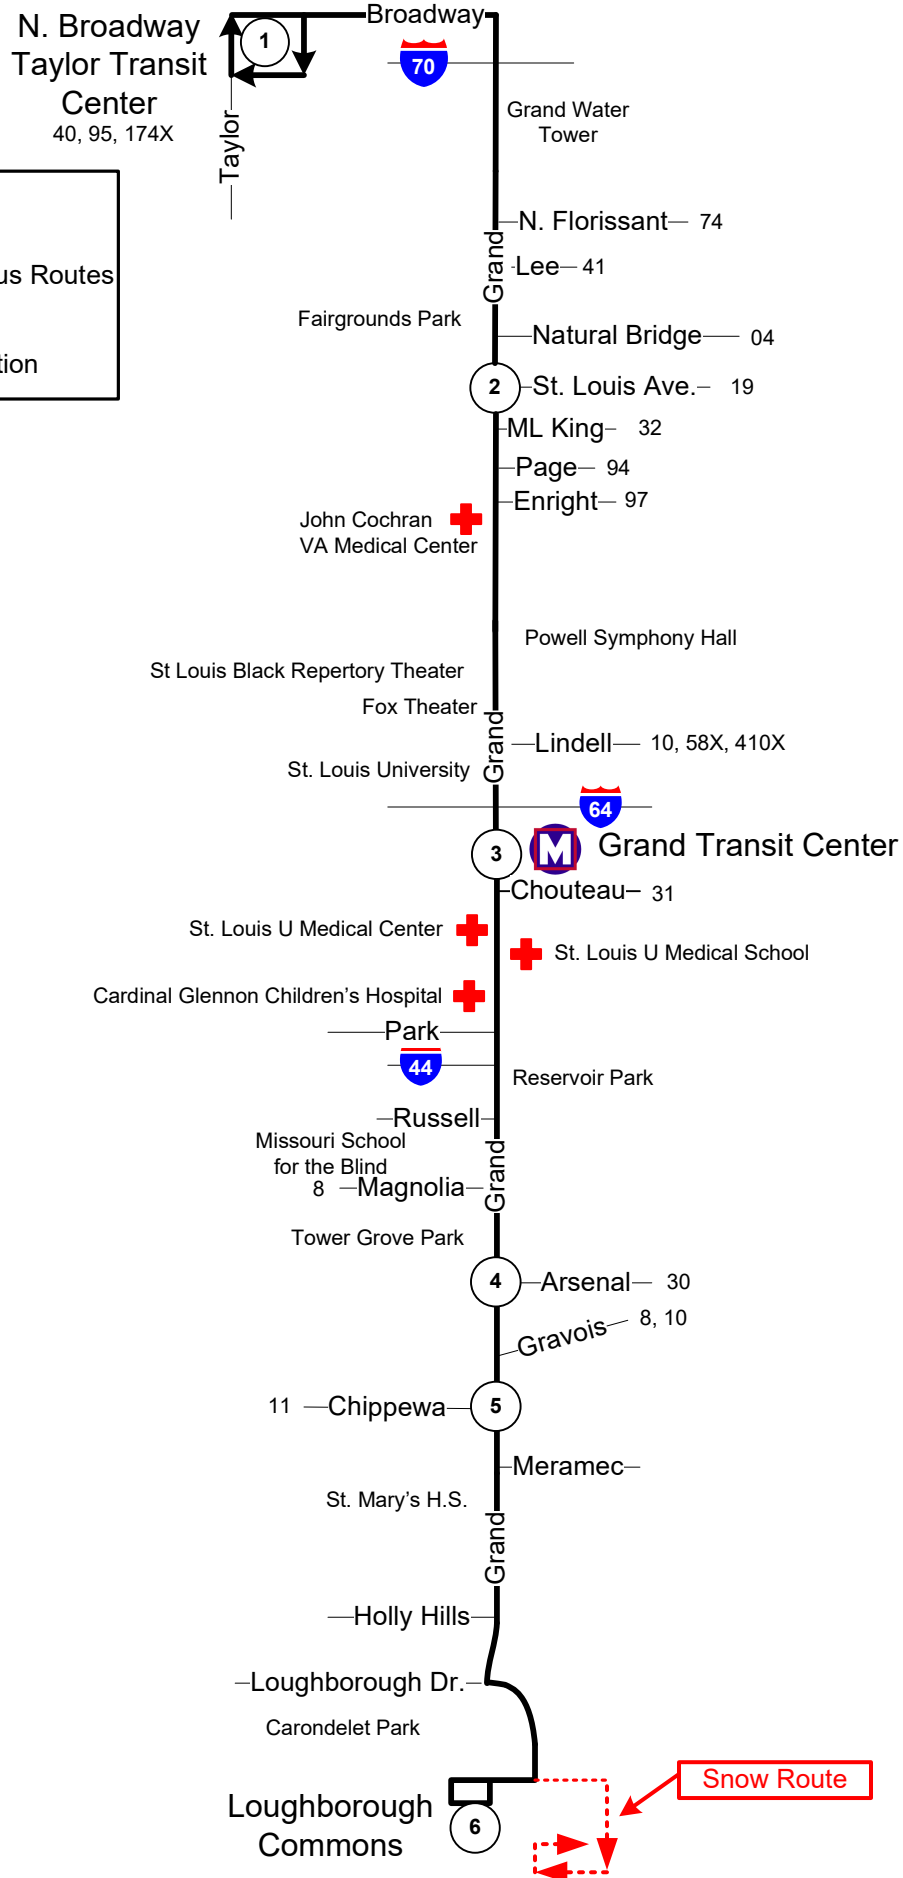

# #70 Grand

Effective: September 30, 2019

**Legend**

- Time Point
- Intersecting Bus Routes
- Snow route
- MetroLink Station

Snow Route