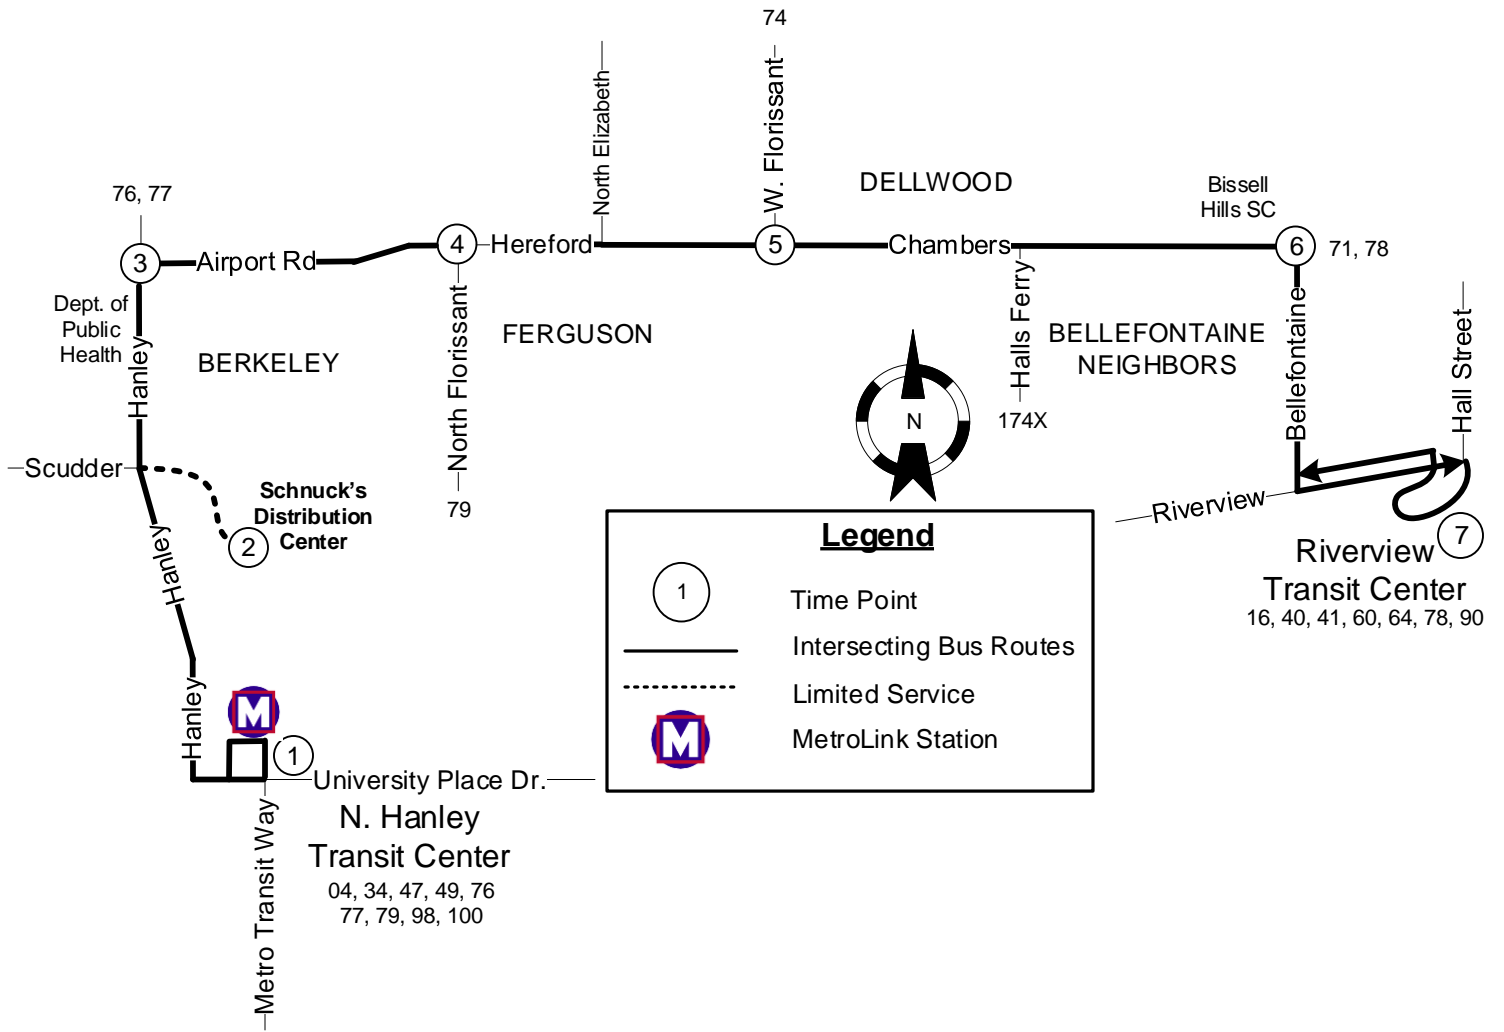

#61 Chambers

Effective: September 6, 2021

SCHNUCK'S WAREHOUSE FOR ROUTES #61, 76 & 77