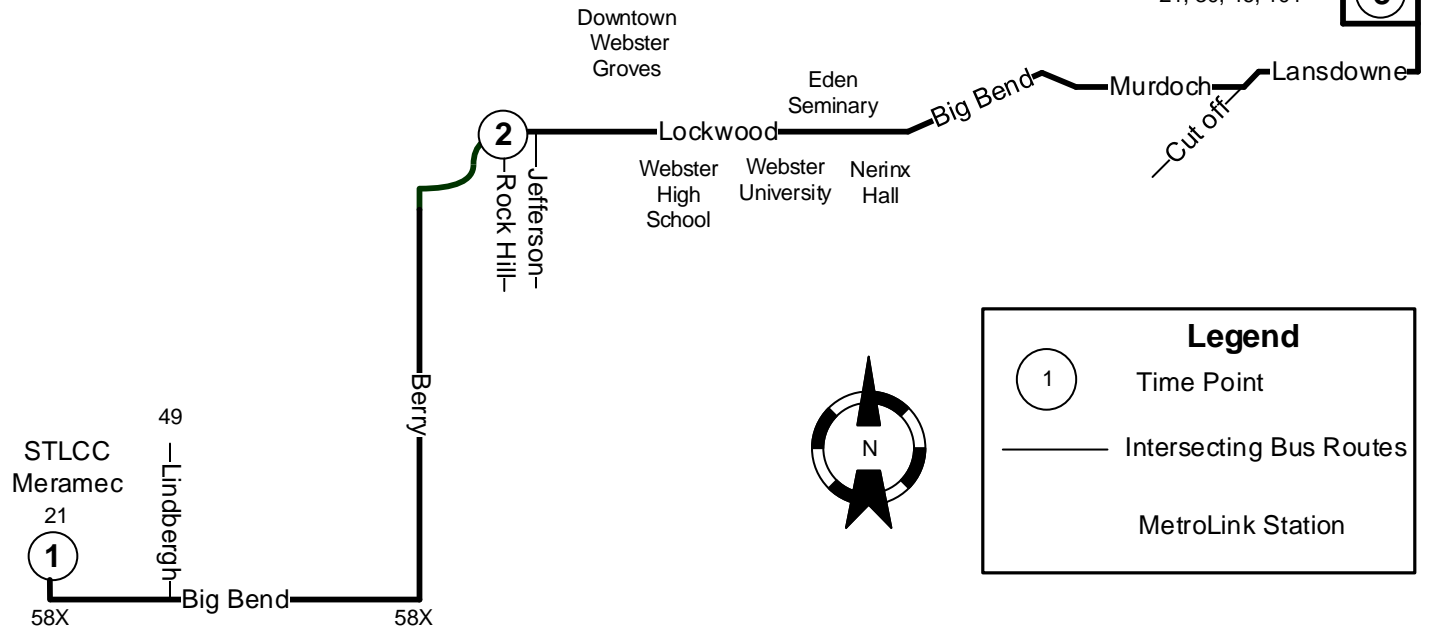

# #56 Kirkwood Webster

Effective: September 30, 2019

Shrewsbury-I-44

Transit Center

9, 11, 16, 17  
21, 30, 46, 101

**Legend**

-  Time Point
-  Intersecting Bus Routes
-  MetroLink Station