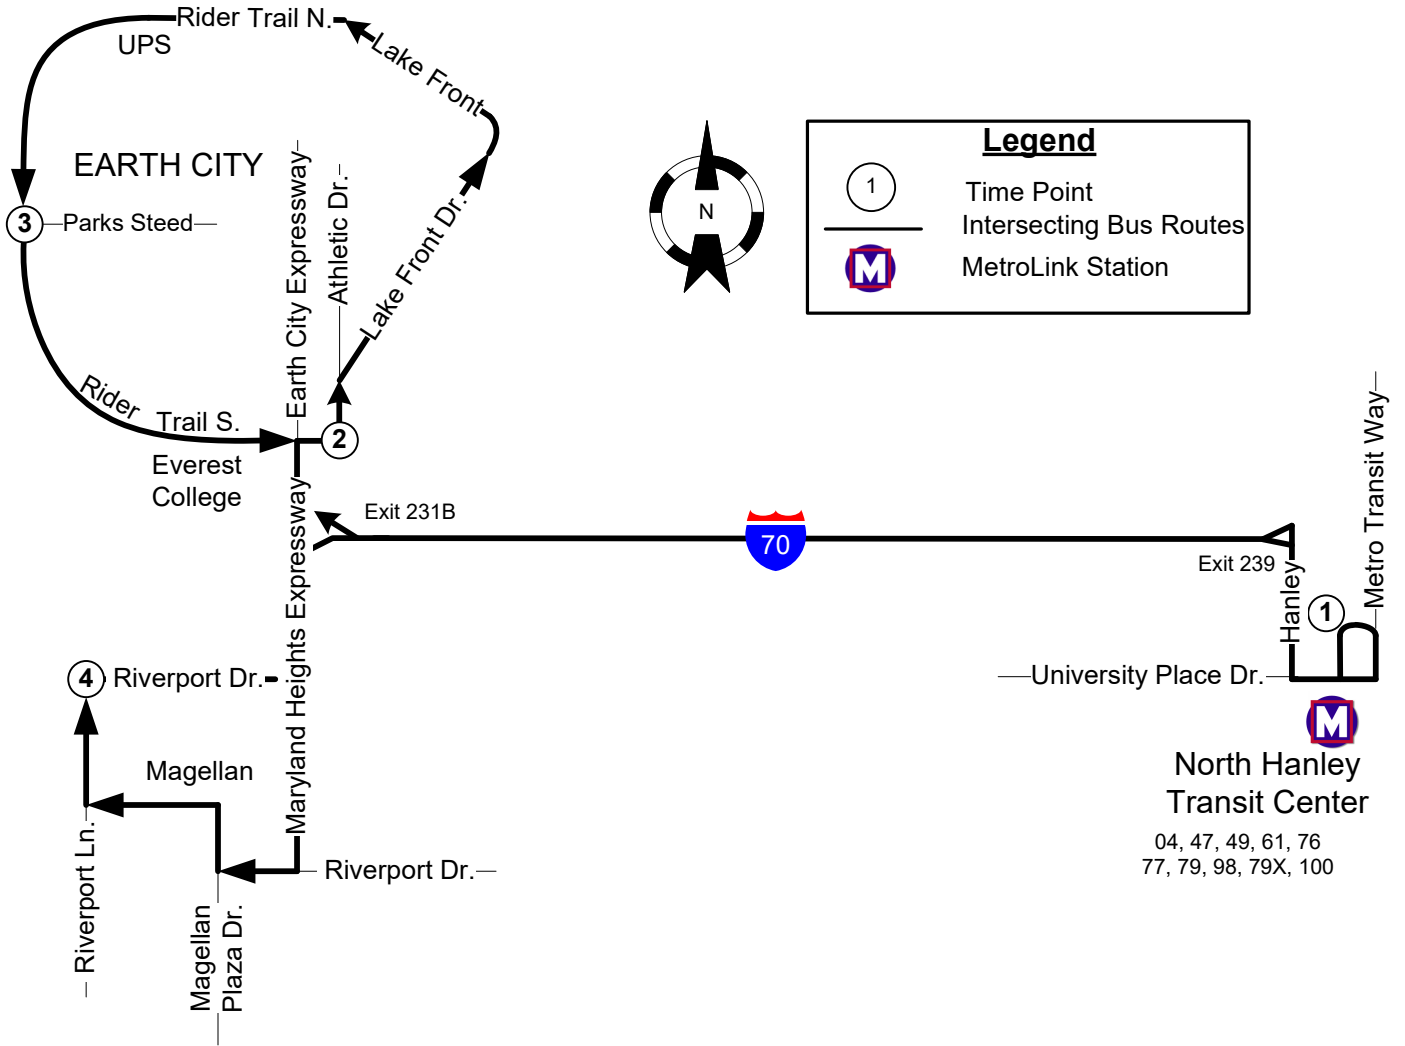

# #34 EARTH CITY

Effective: September 30, 2019

## Legend

1

- Time Point
- Intersecting Bus Routes
- MetroLink Station

North Hanley  
Transit Center

04, 47, 49, 61, 76  
77, 79, 98, 79X, 100