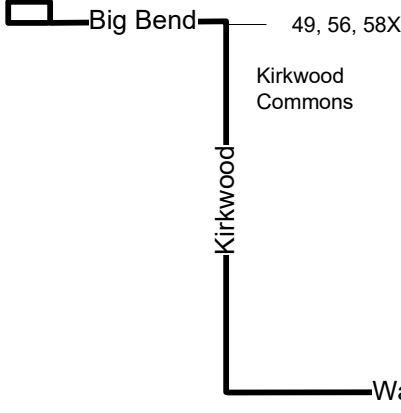

#21 Watson Road

Effective: September 30, 2019

STLCC
MERAMEC

3 56

Legend

- 1 Time Point
- Intersecting Bus Routes
- M MetroLink Station

Sappington Rd.

2

Laclede Station
46

Watson

Mackenzie
Pointe
Plaza
17

Shrewsbury
Transit
Center

9, 11, 16, 17
30, 46, 56, 101

1

Weil
River Des Peres