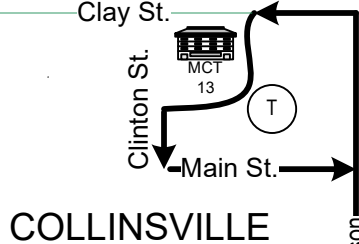

# #16 ST. CLAIR SQUARE

Effective date: June 10, 2019

**Legend**

- (T) Time Point
- Intersecting Bus Routes
- (M) MetroLink Station