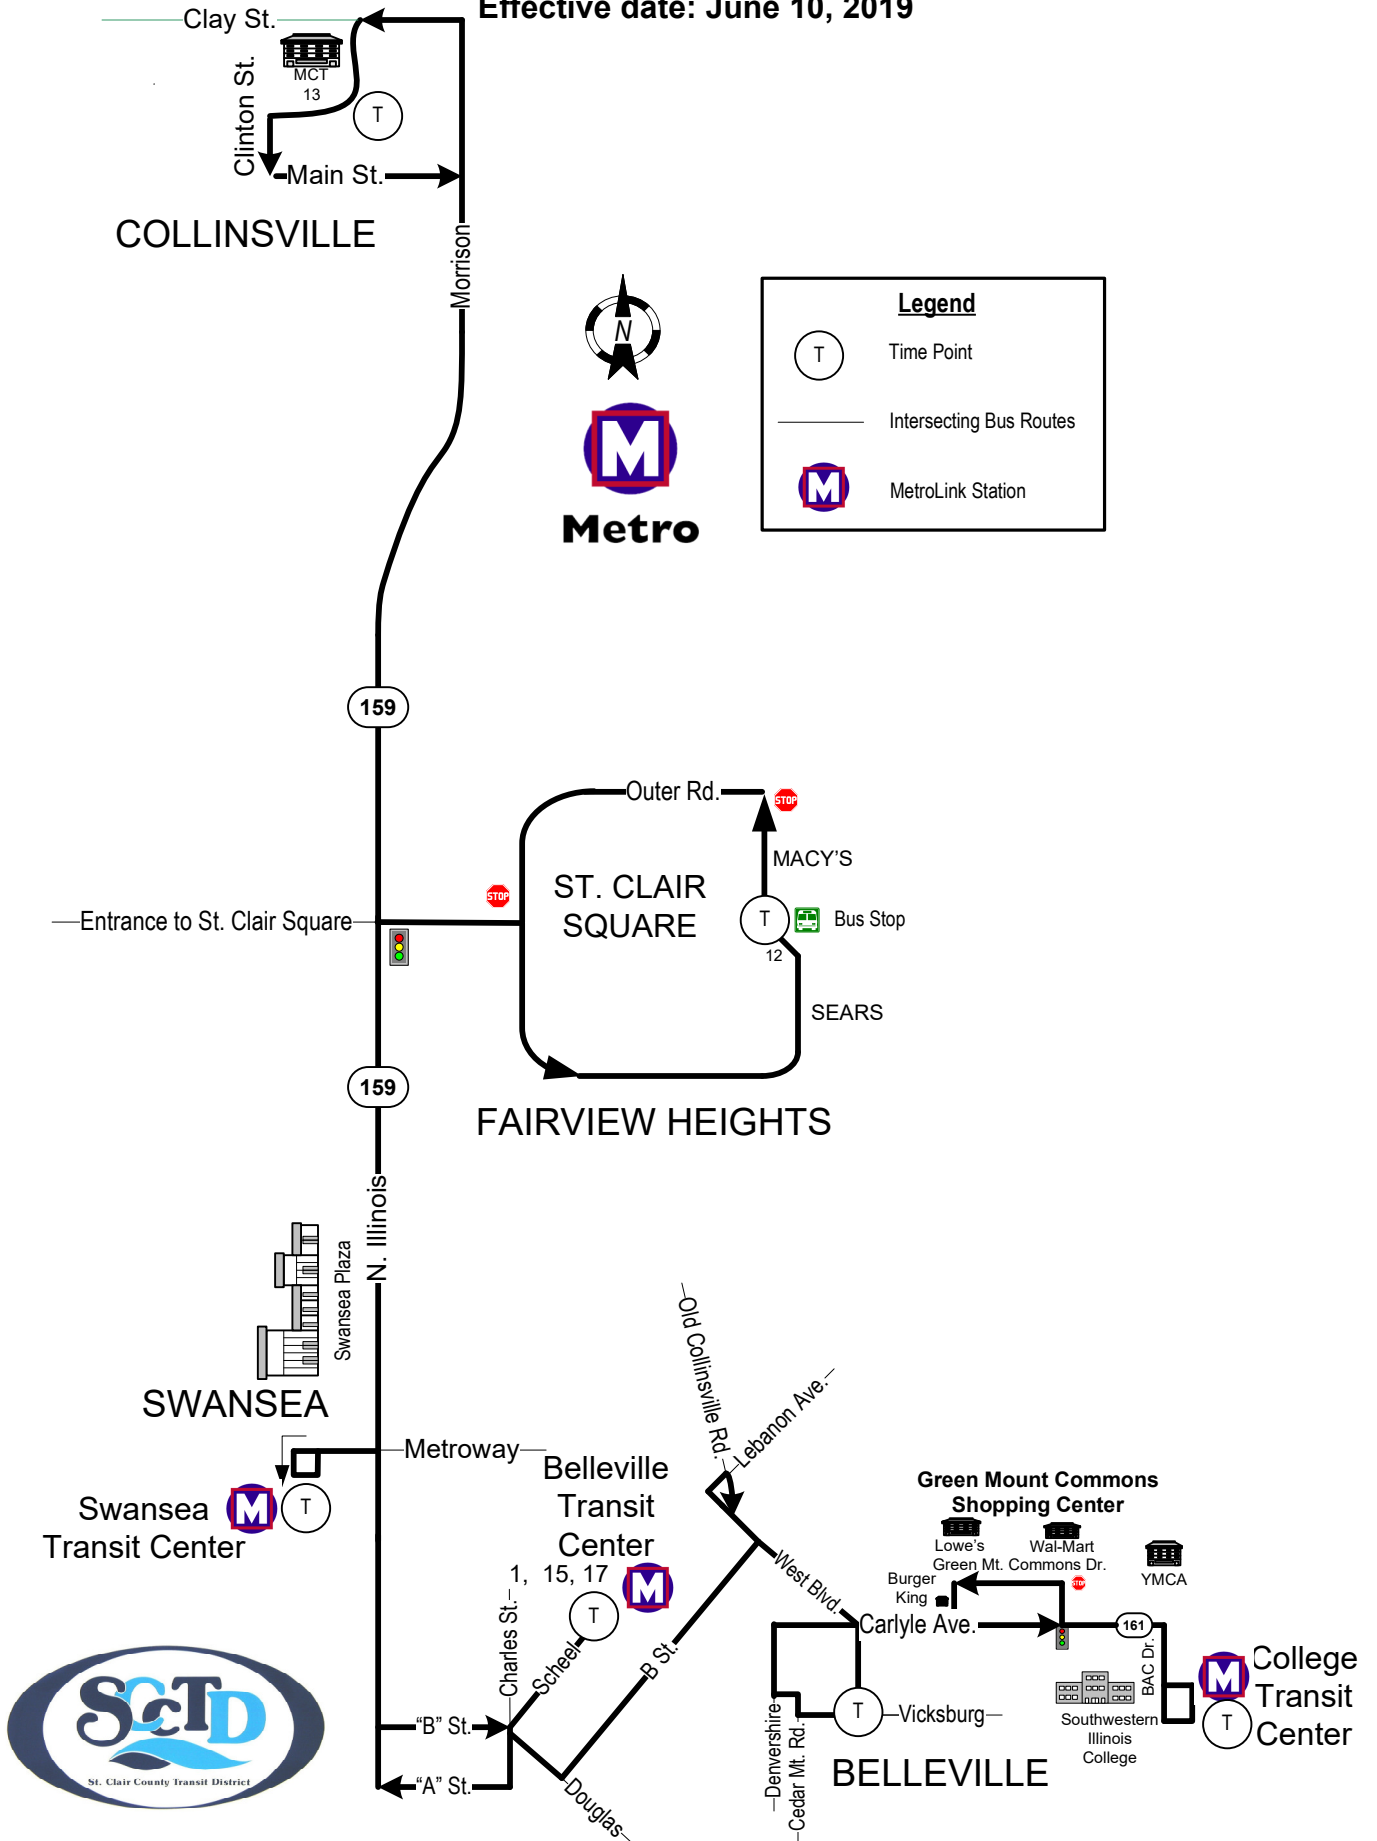

# #16 ST. CLAIR SQUARE

Effective date: June 10, 2019

**Legend**

- (T) Time Point
- Intersecting Bus Routes
- (M) MetroLink Station