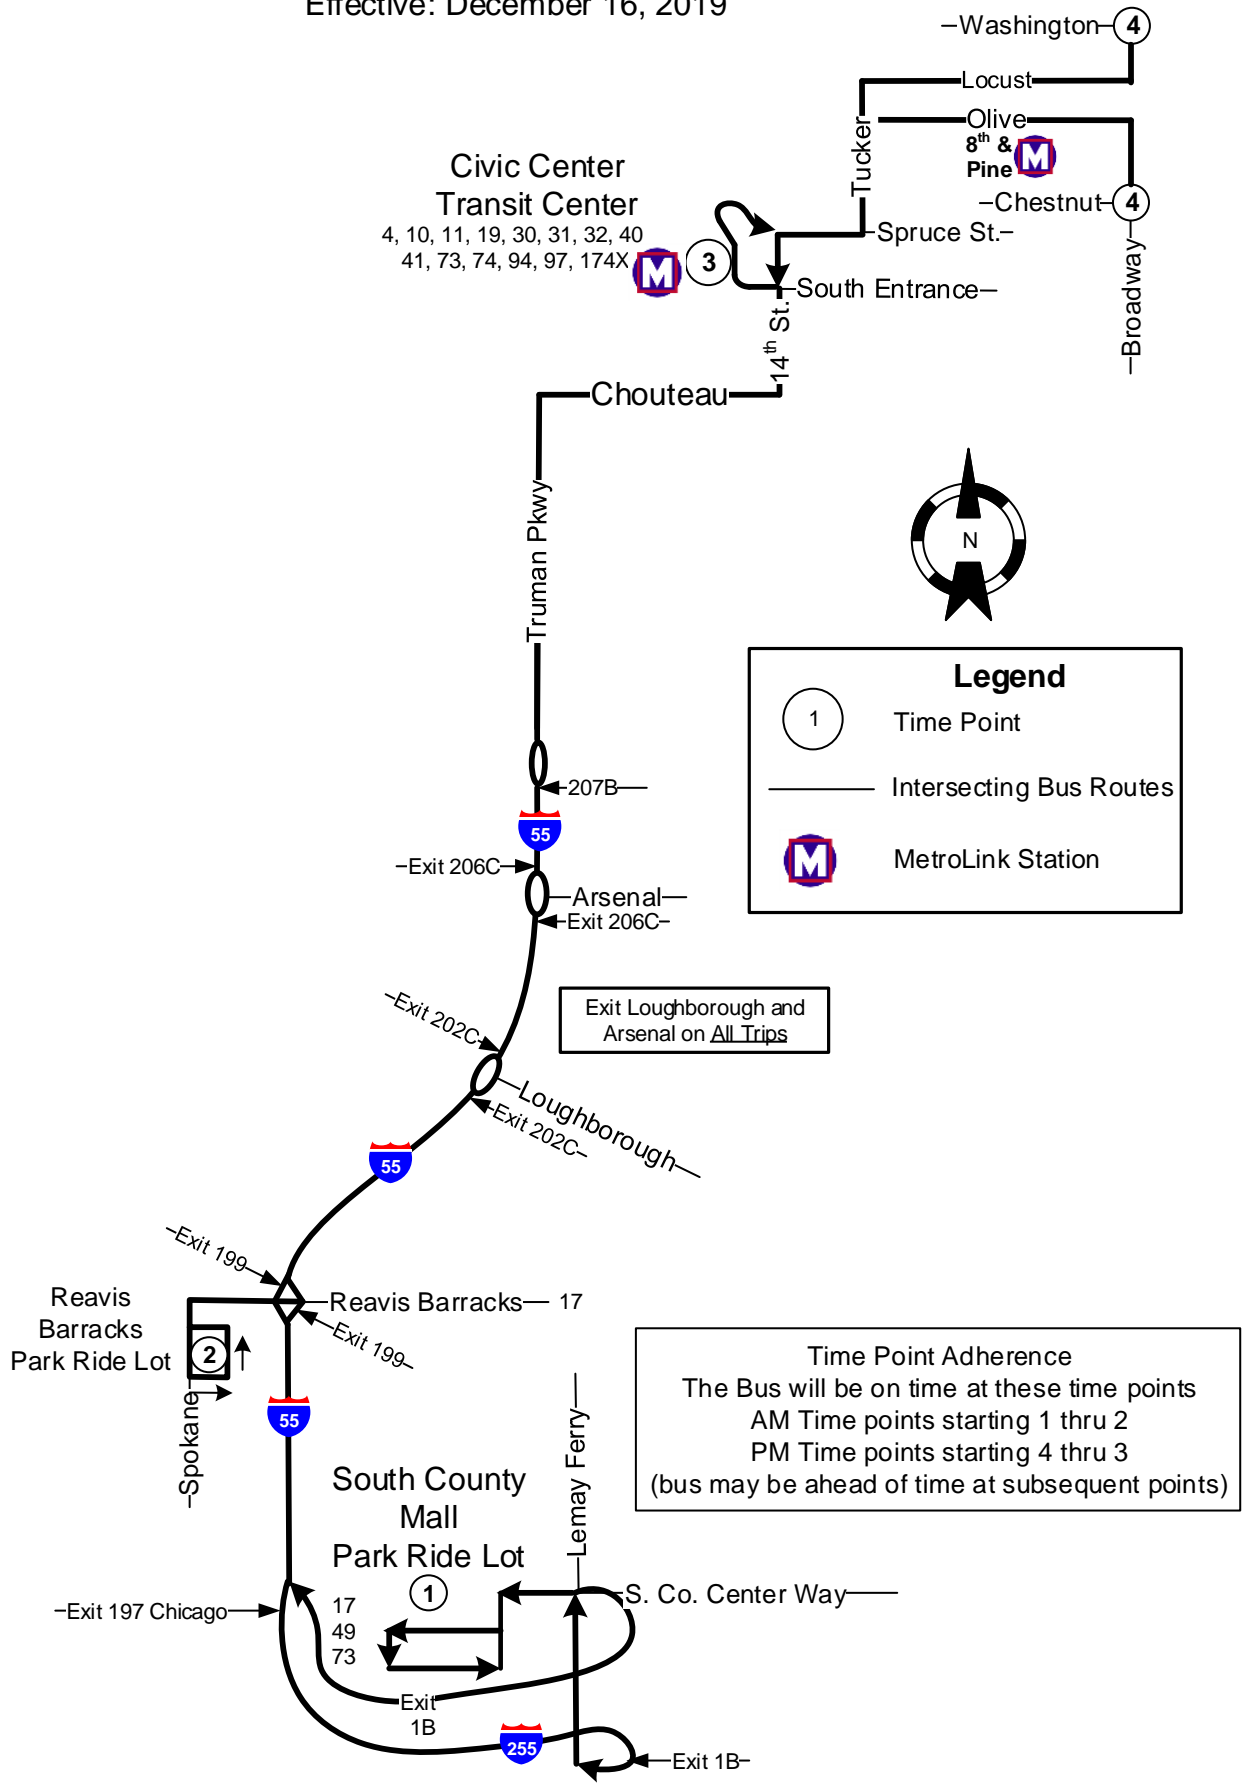

#73X I-55 Express

Effective: December 16, 2019

Legend

- ① Time Point
- Intersecting Bus Routes
- MetroLink Station

Time Point Adherence
 The Bus will be on time at these time points
 AM Time points starting 1 thru 2
 PM Time points starting 4 thru 3
 (bus may be ahead of time at subsequent points)

Exit Loughborough and Arsenal on All Trips