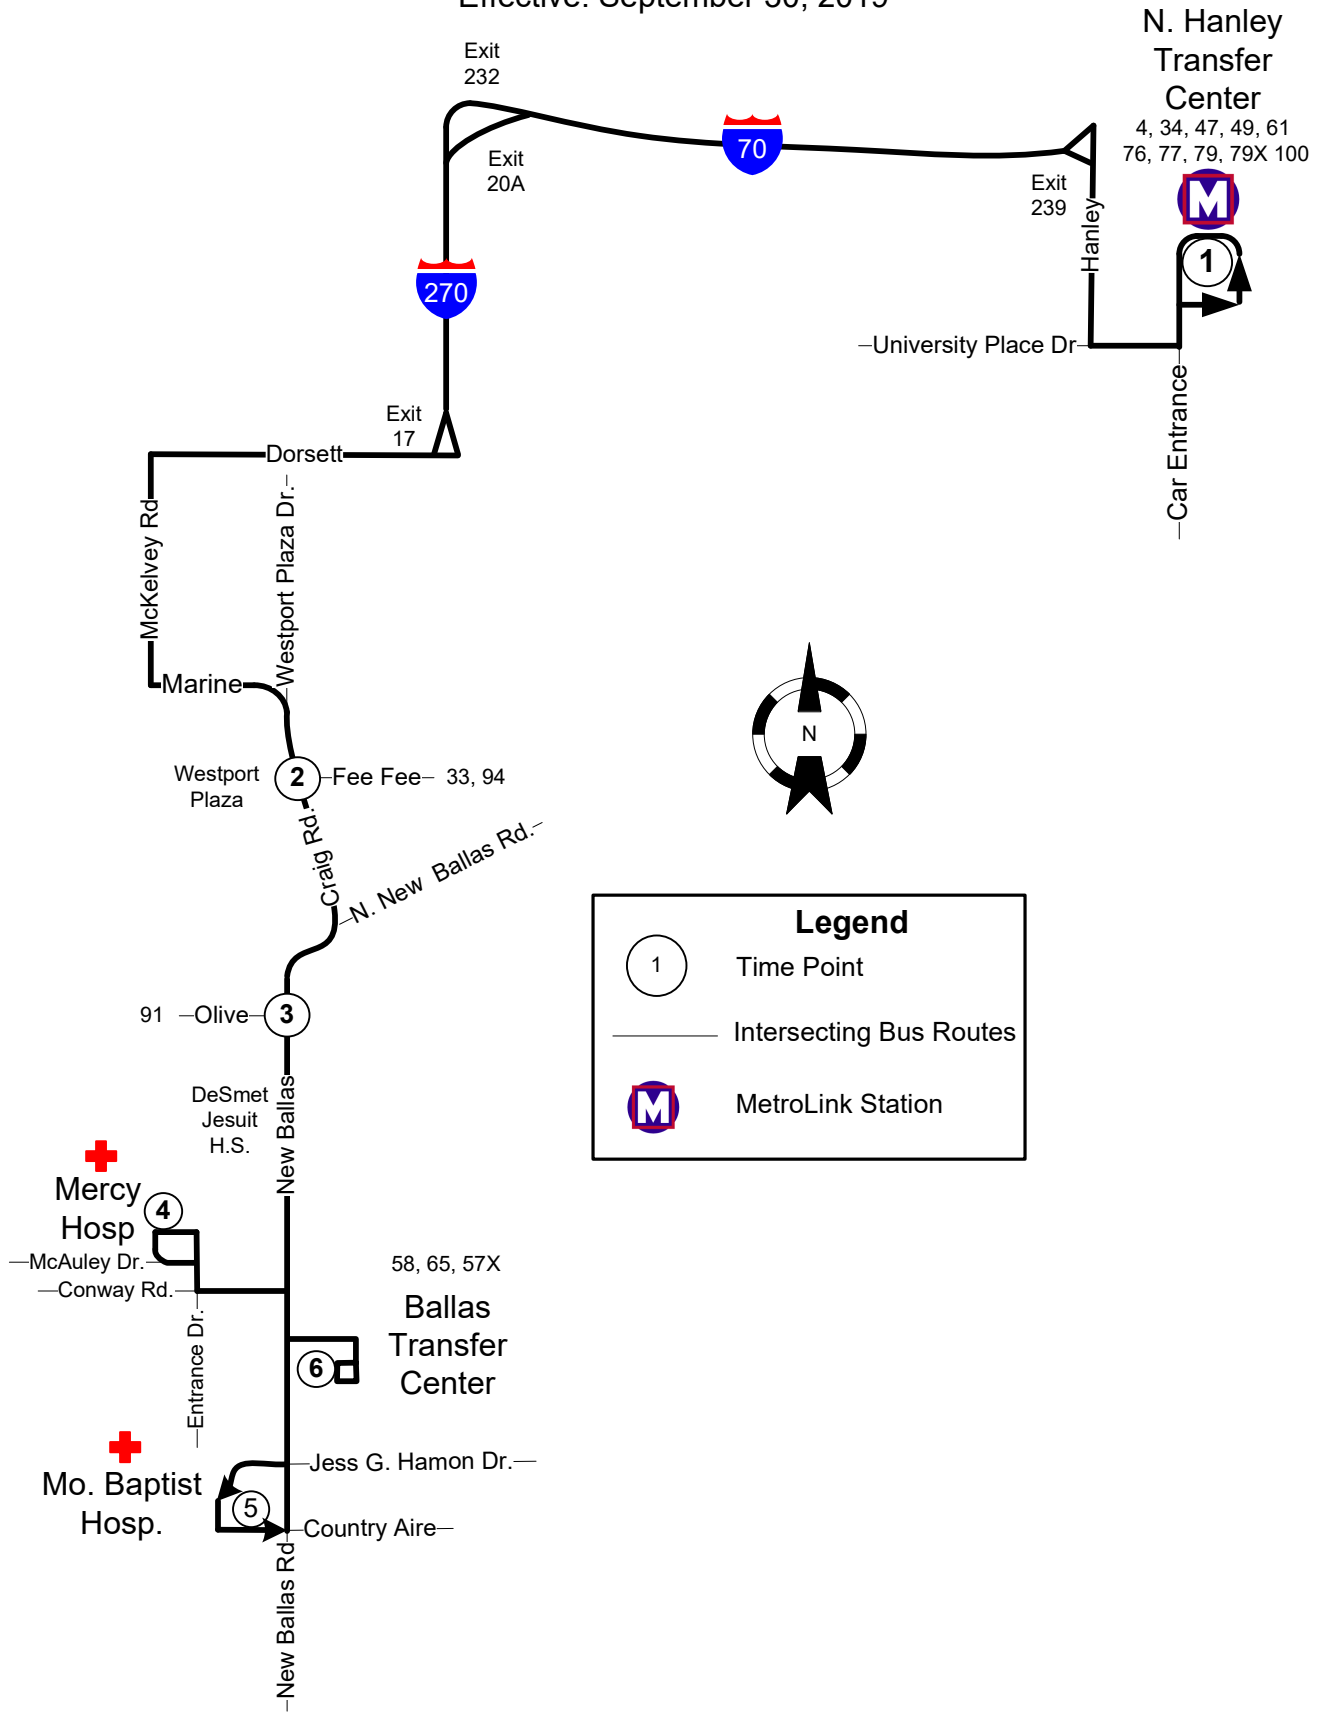

#98 Ballas North Hanley

Effective: September 30, 2019

Legend	
	Time Point
	Intersecting Bus Routes
	MetroLink Station