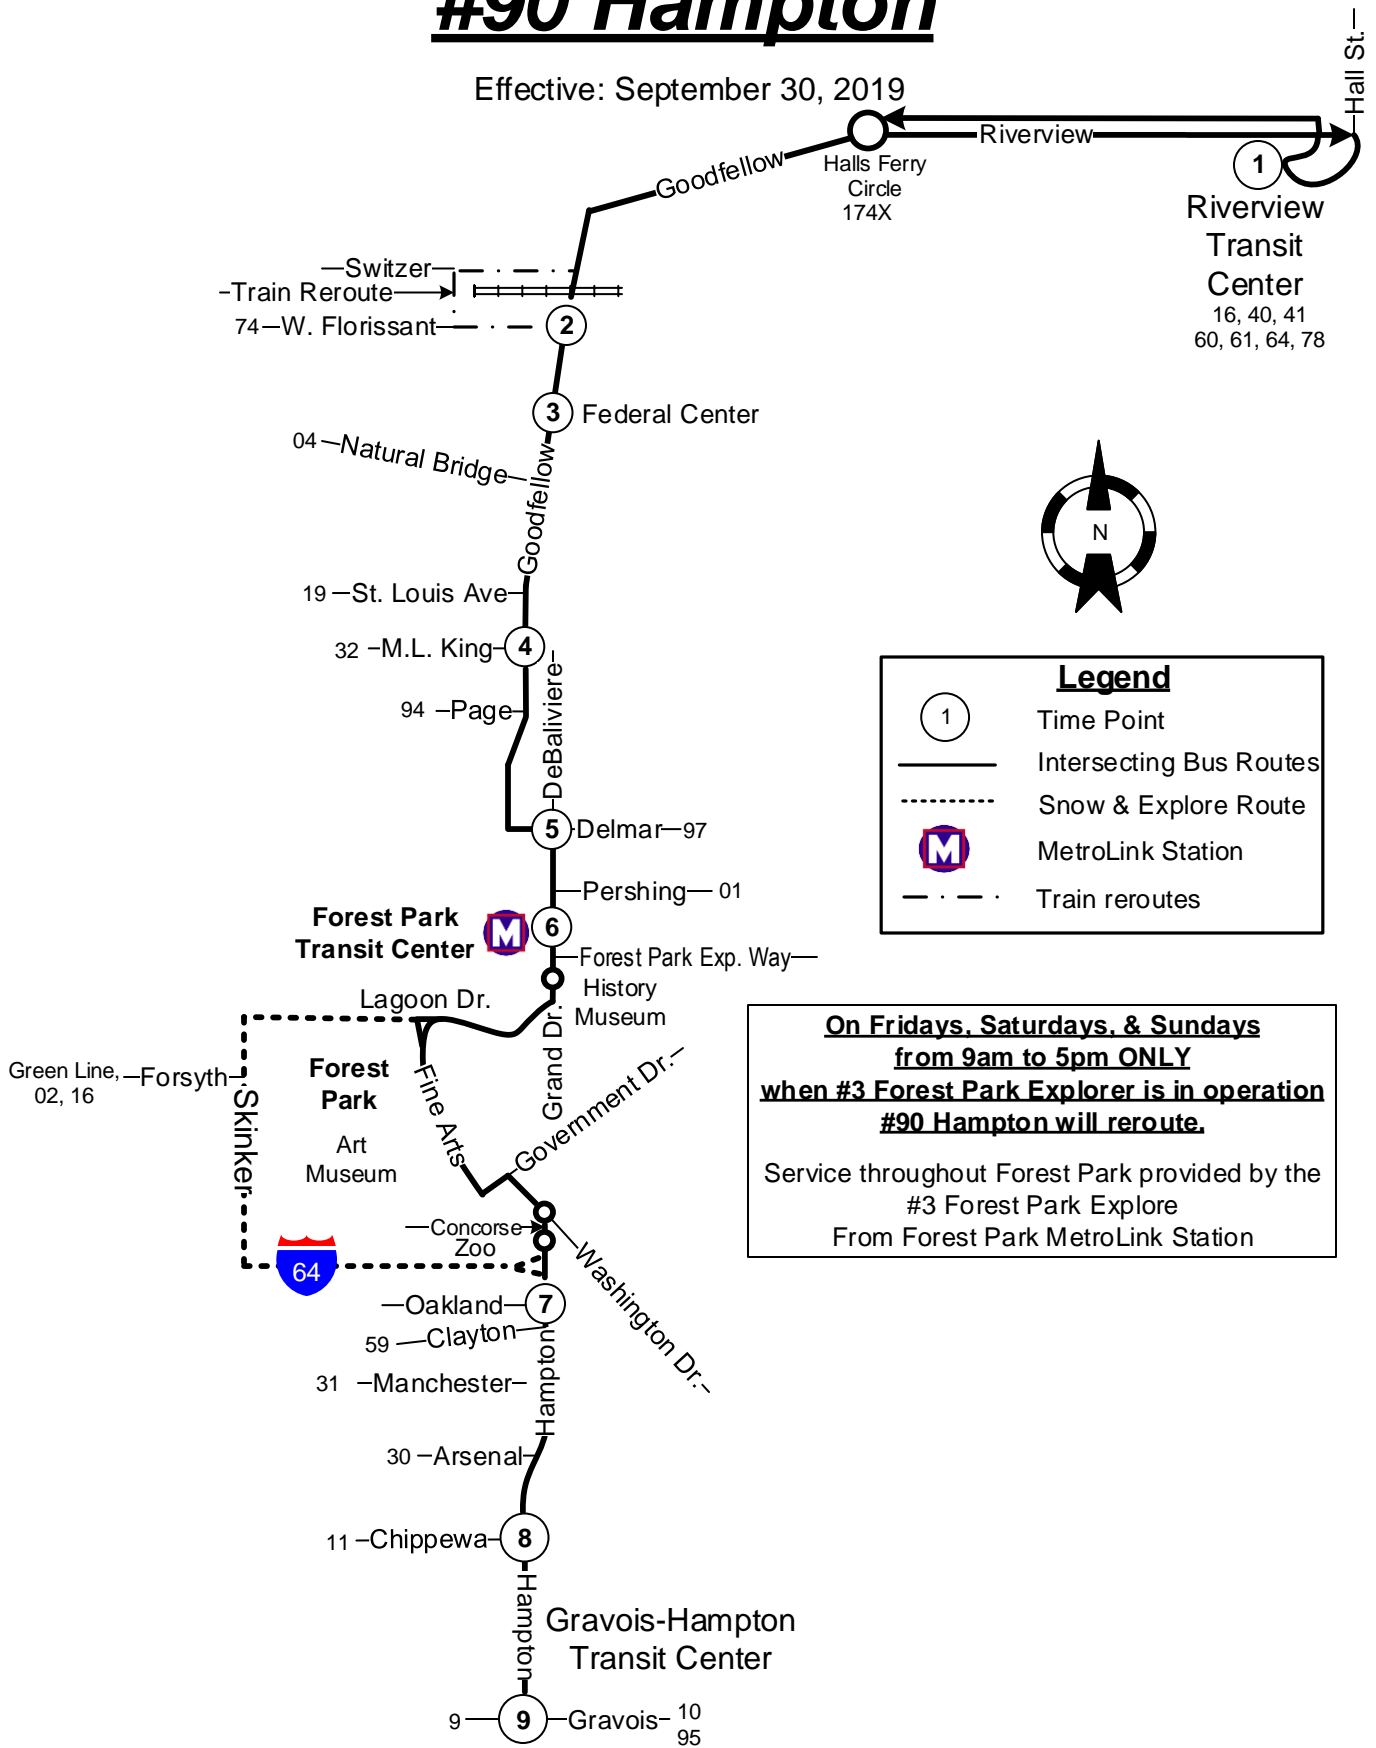

#90 Hampton

Effective: September 30, 2019

**On Fridays, Saturdays, & Sundays
from 9am to 5pm ONLY
when #3 Forest Park Explorer is in operation
#90 Hampton will reroute.**

Service throughout Forest Park provided by the
#3 Forest Park Explore
From Forest Park MetroLink Station