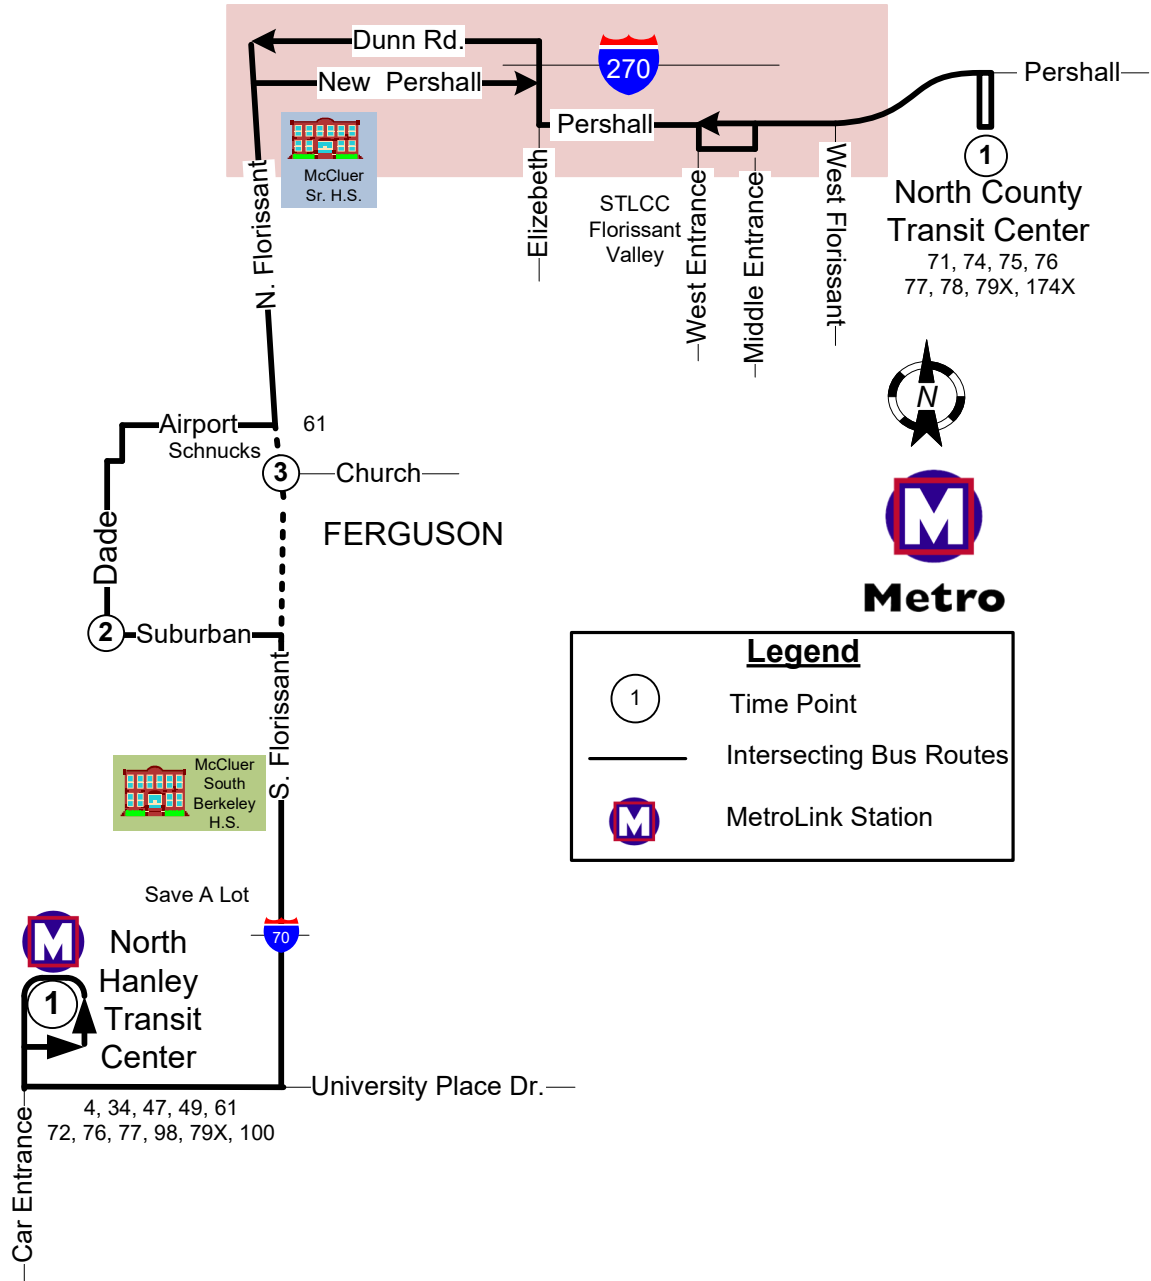

#79 Ferguson

Effective Date: December 2, 2020

Metro

<u>Legend</u>	
①	Time Point
—	Intersecting Bus Routes
	MetroLink Station