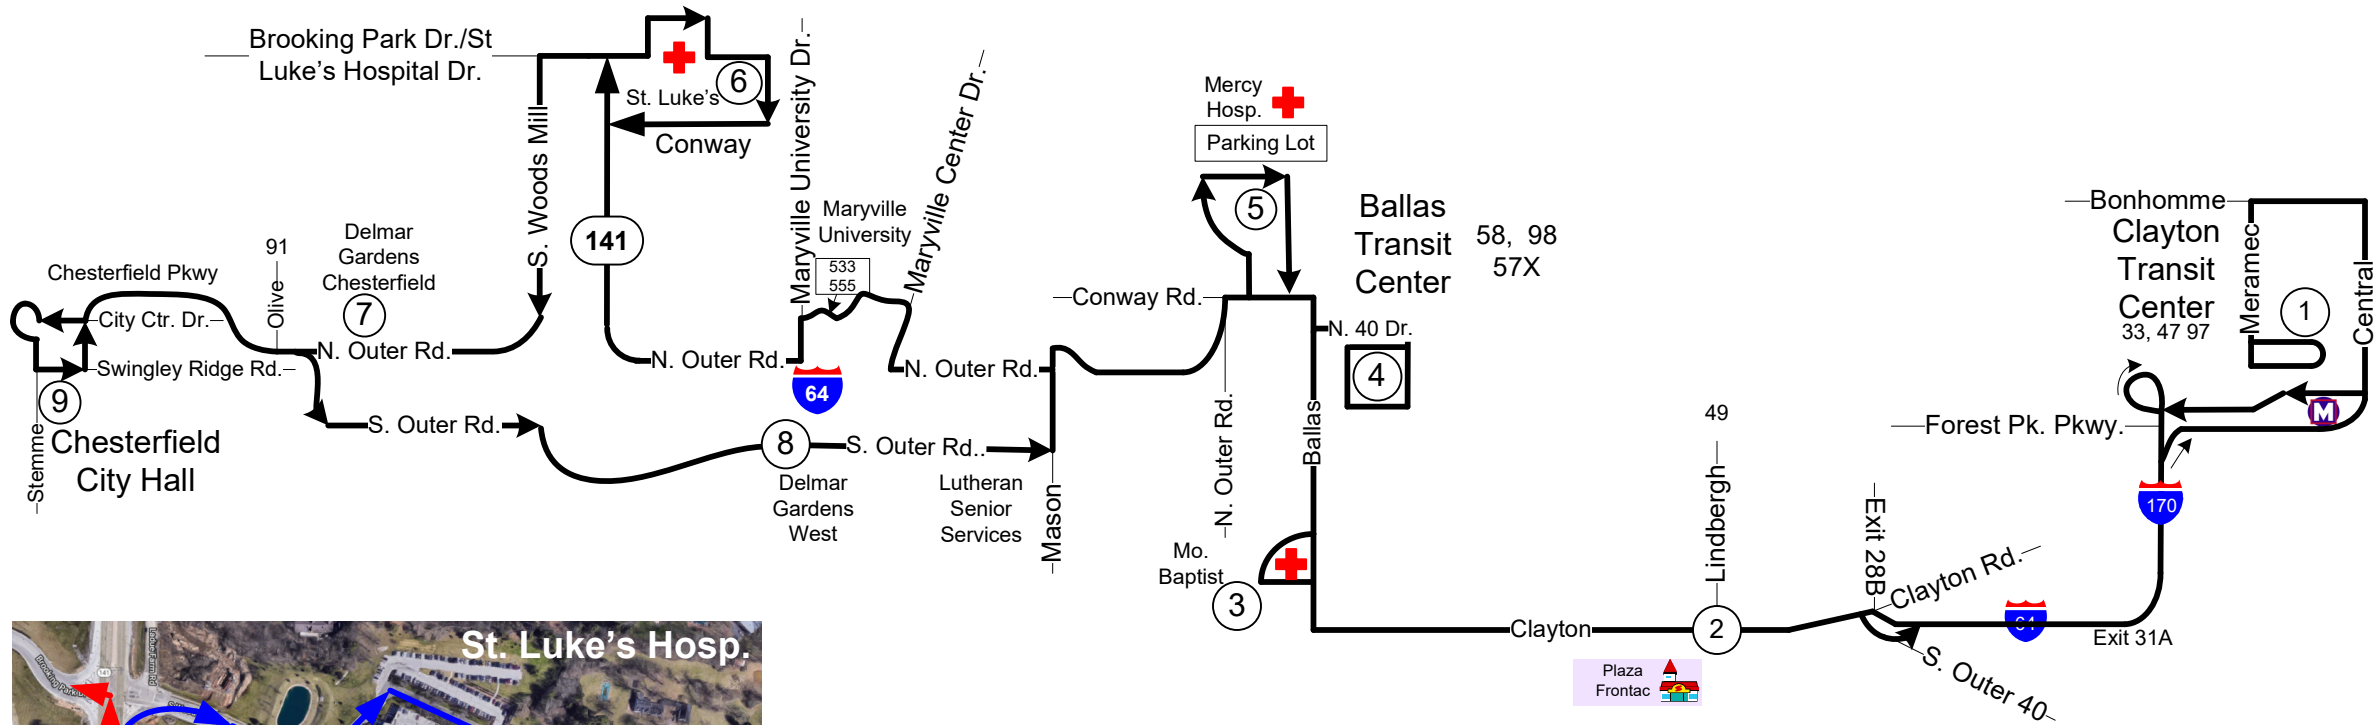

#65 Outer Forty

Effective: March 16, 2020

Legend	
①	Time Point
—	Intersecting Bus Routes
M	MetroLink Station