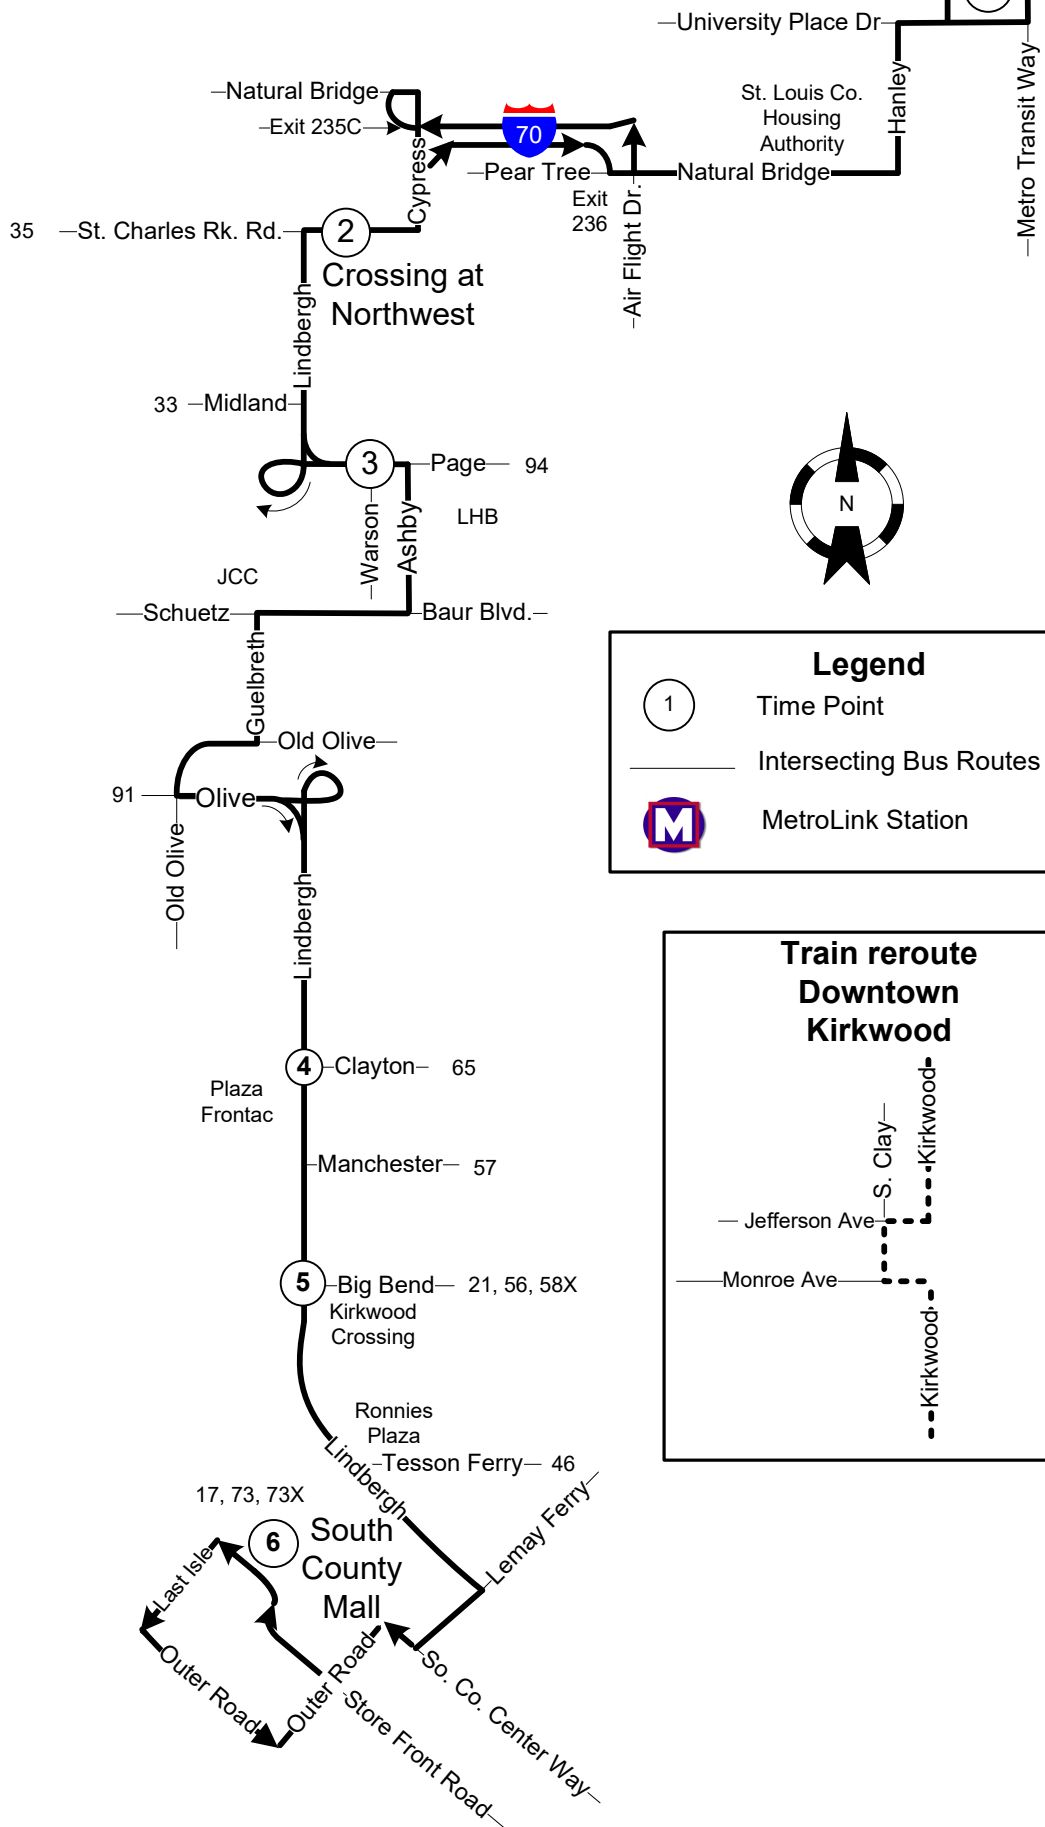

# #49 Lindbergh

Effective: December 16, 2019

N. Hanley  
Transit Center  
4, 34, 47, 61, 76  
77, 79, 98, 79X, 100

1

**Legend**

- 1 Time Point
- Intersecting Bus Routes
- MetroLink Station