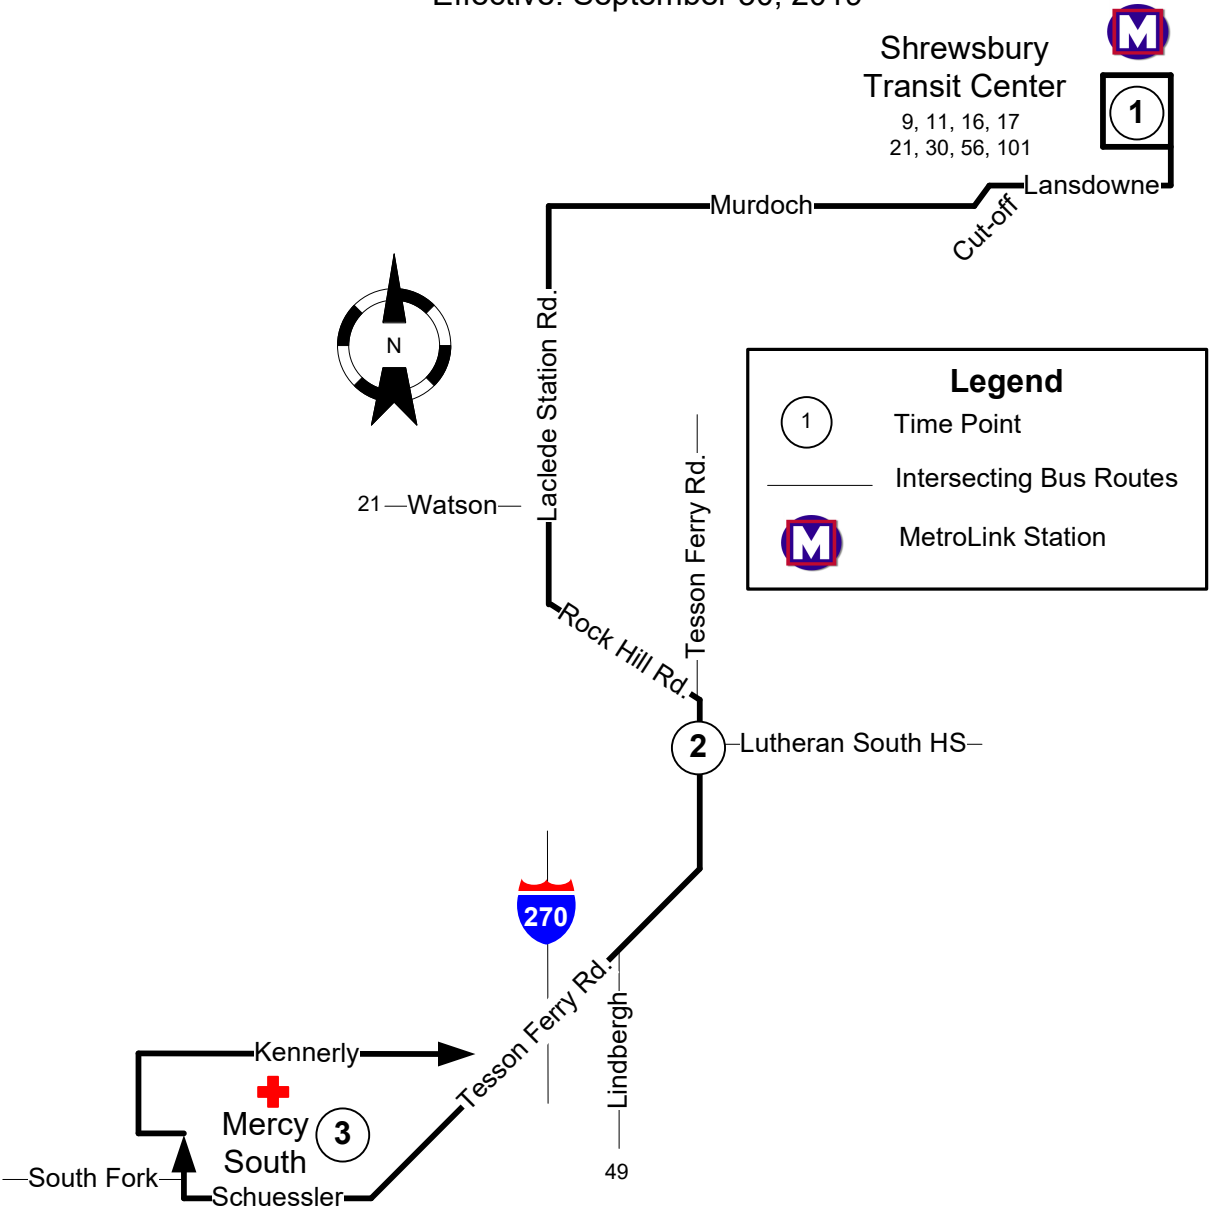

#46 Tesson Ferry

Effective: September 30, 2019

Shrewsbury
Transit Center
9, 11, 16, 17
21, 30, 56, 101

Legend

-  Time Point
-  Intersecting Bus Routes
-  MetroLink Station

49