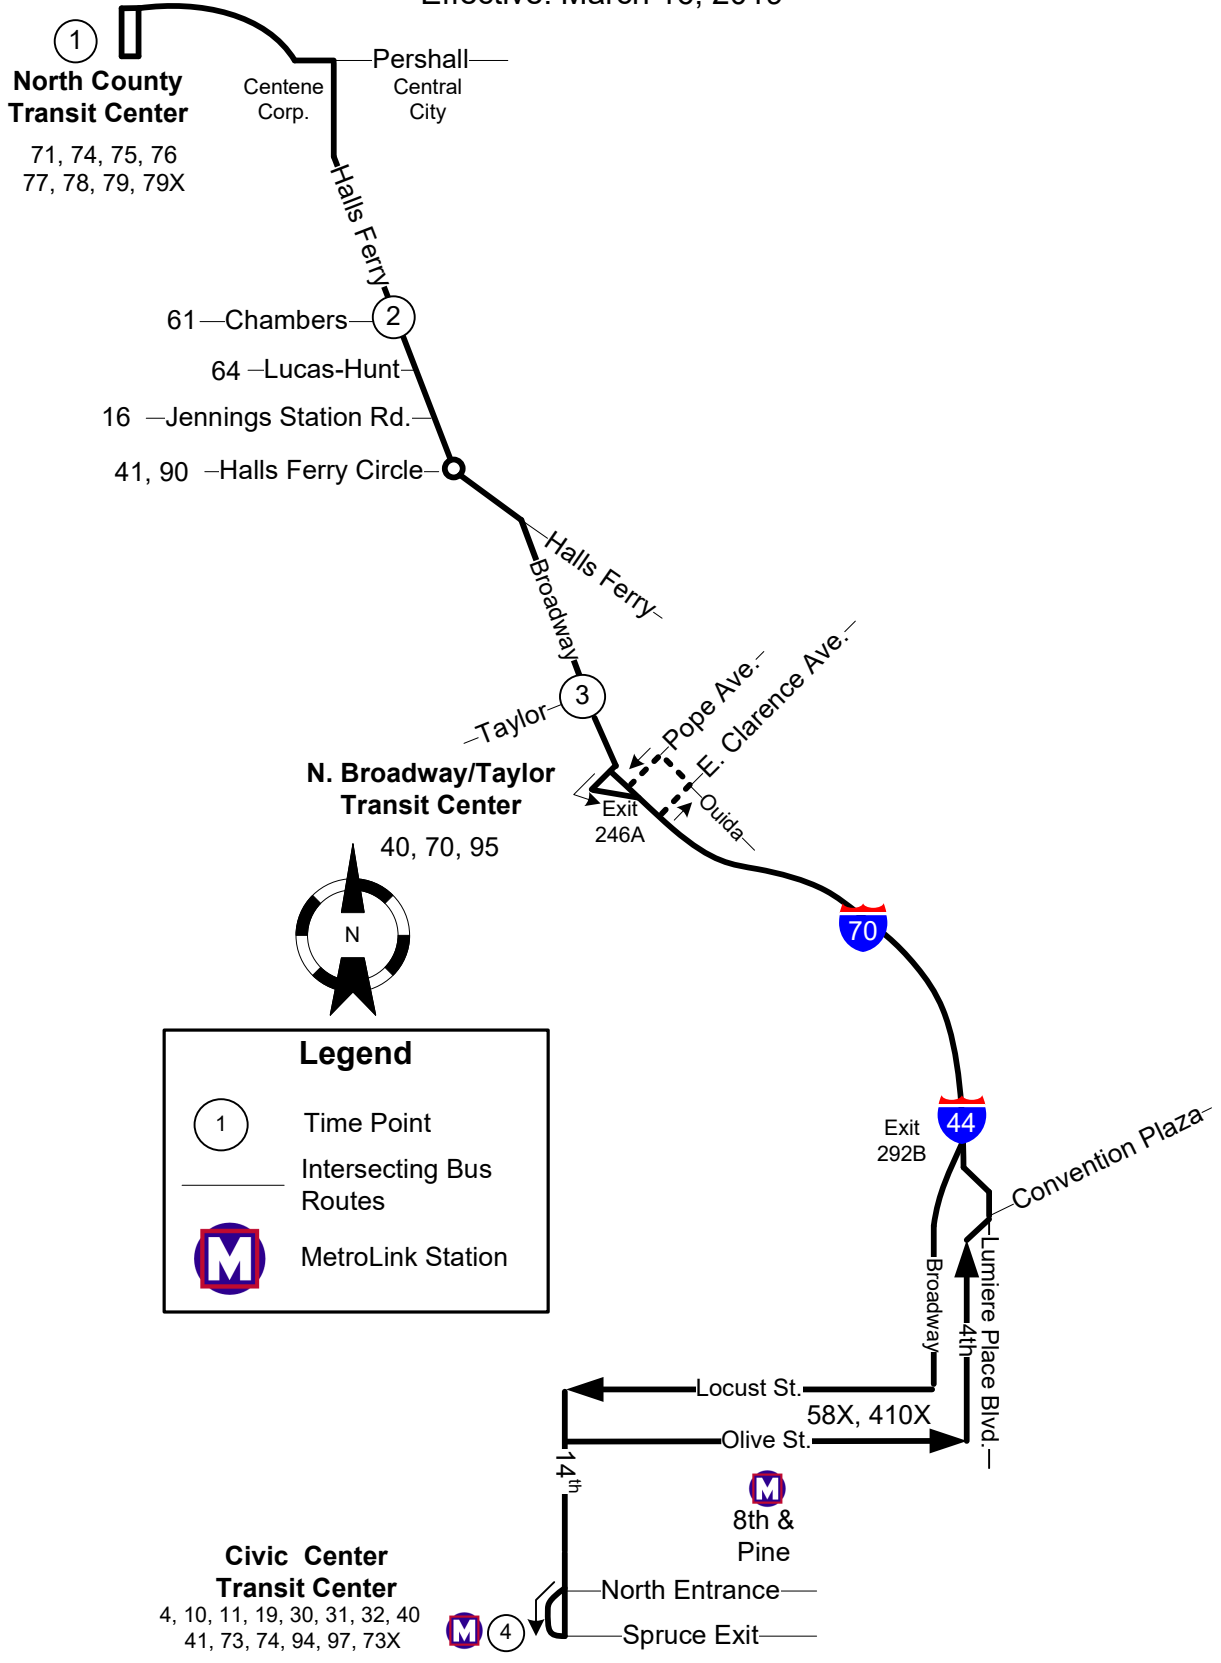

# #174X Halls Ferry

Effective: March 16, 2019

**Legend**

- 1 Time Point
- Intersecting Bus Routes
- MetroLink Station

**Civic Center Transit Center**  
 4, 10, 11, 19, 30, 31, 32, 40  
 41, 73, 74, 94, 97, 73X