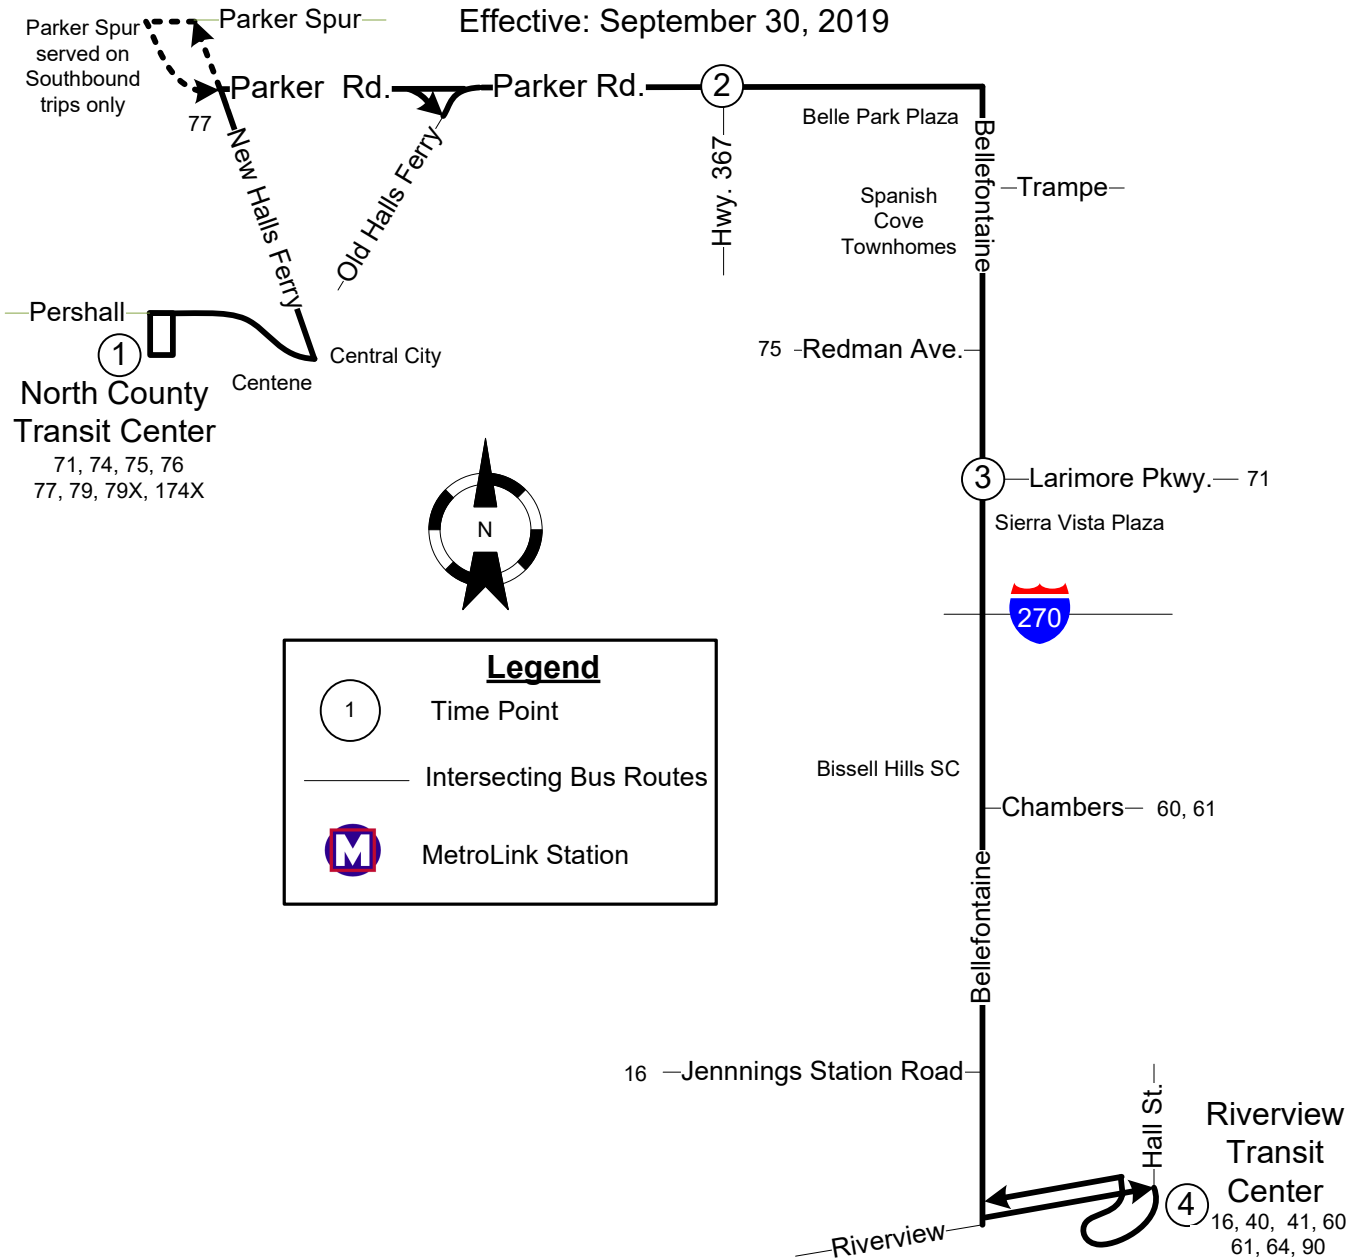

# #78 Bellefontaine

Effective: September 30, 2019

**Legend**

- 1 Time Point
- Intersecting Bus Routes
- M MetroLink Station