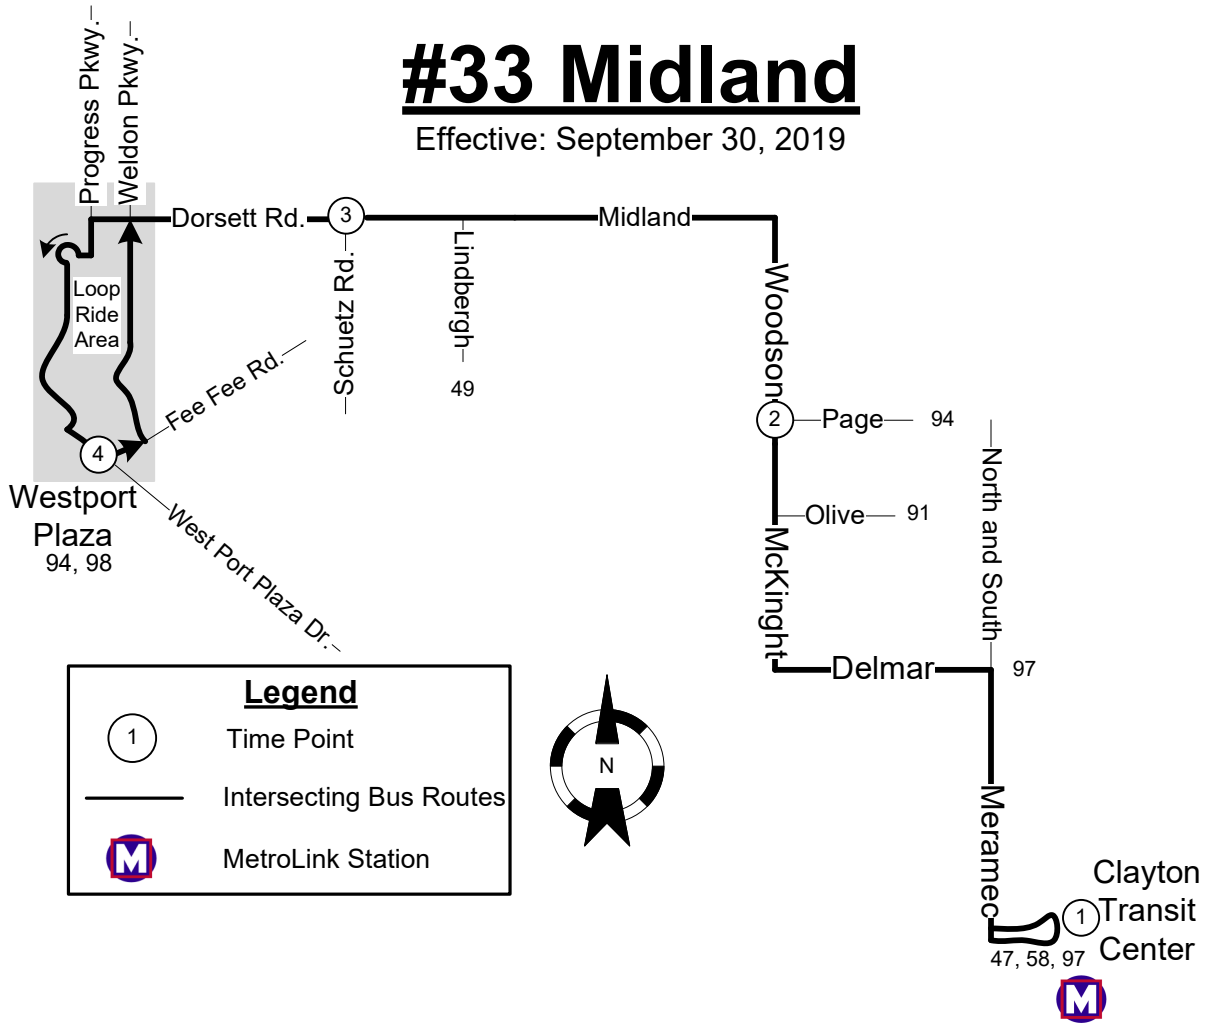

#33 Midland

Effective: September 30, 2019

Legend	
	Time Point
	Intersecting Bus Routes
	MetroLink Station