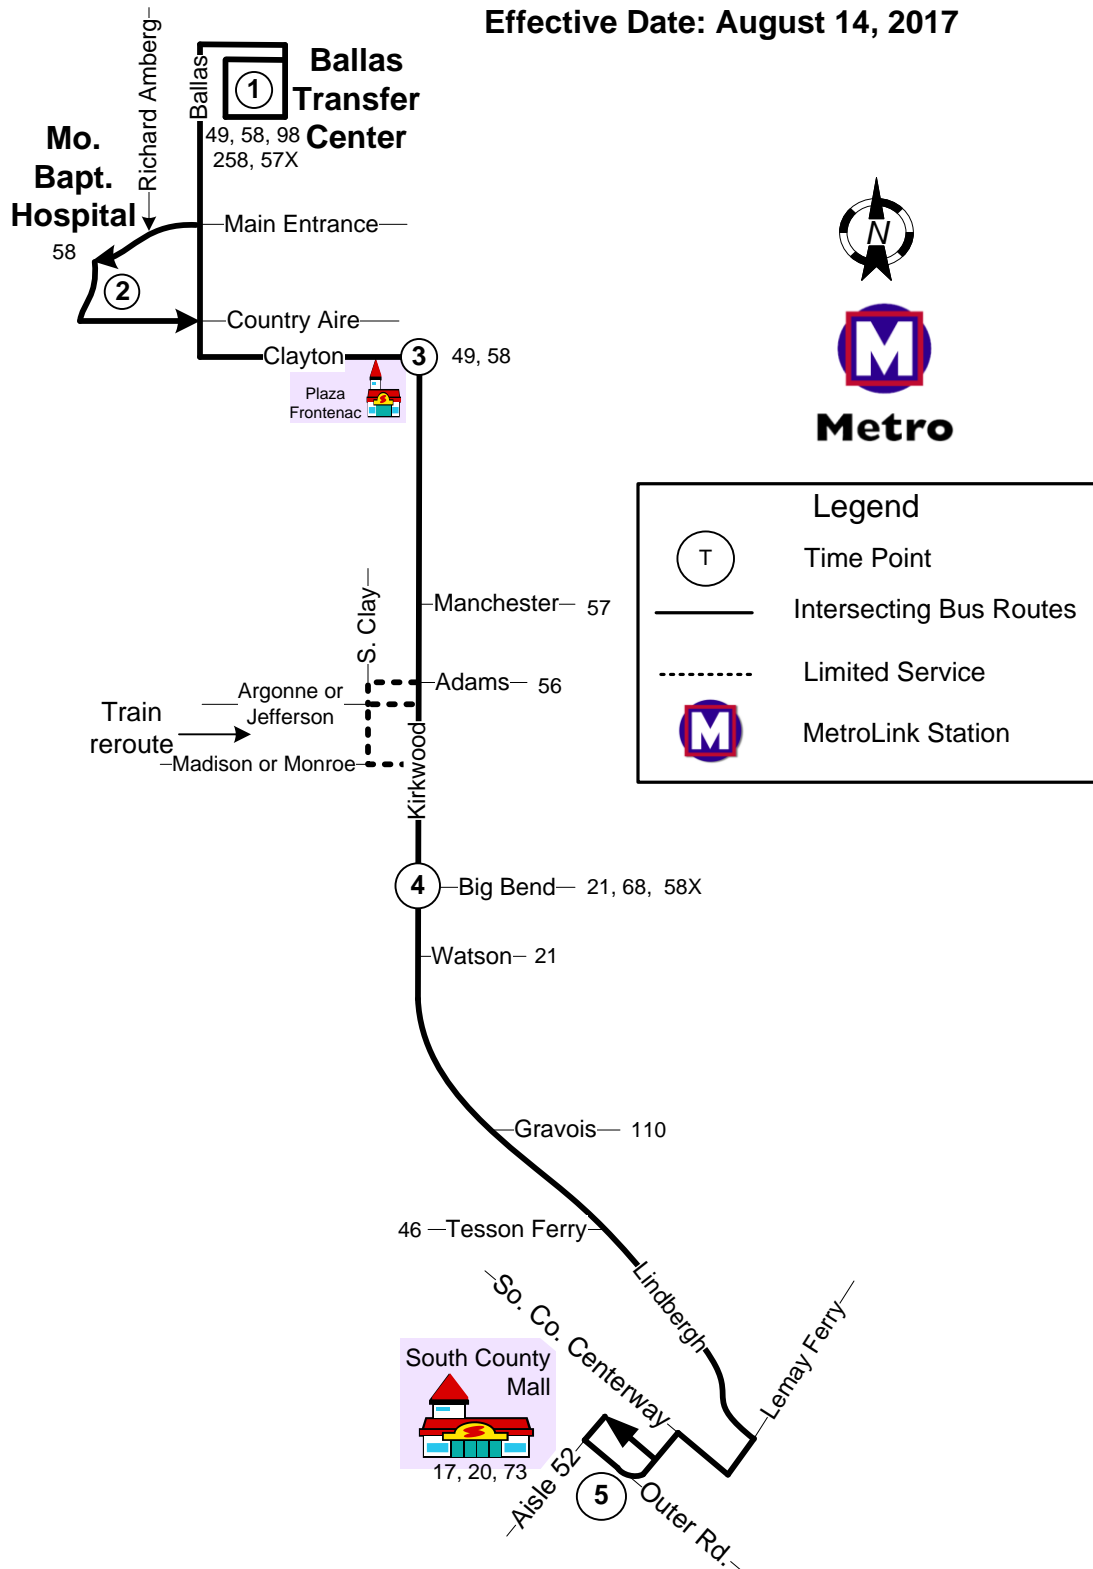

# #48 South Lindbergh

Effective Date: August 14, 2017

Legend	
	Time Point
	Intersecting Bus Routes
	Limited Service
	MetroLink Station