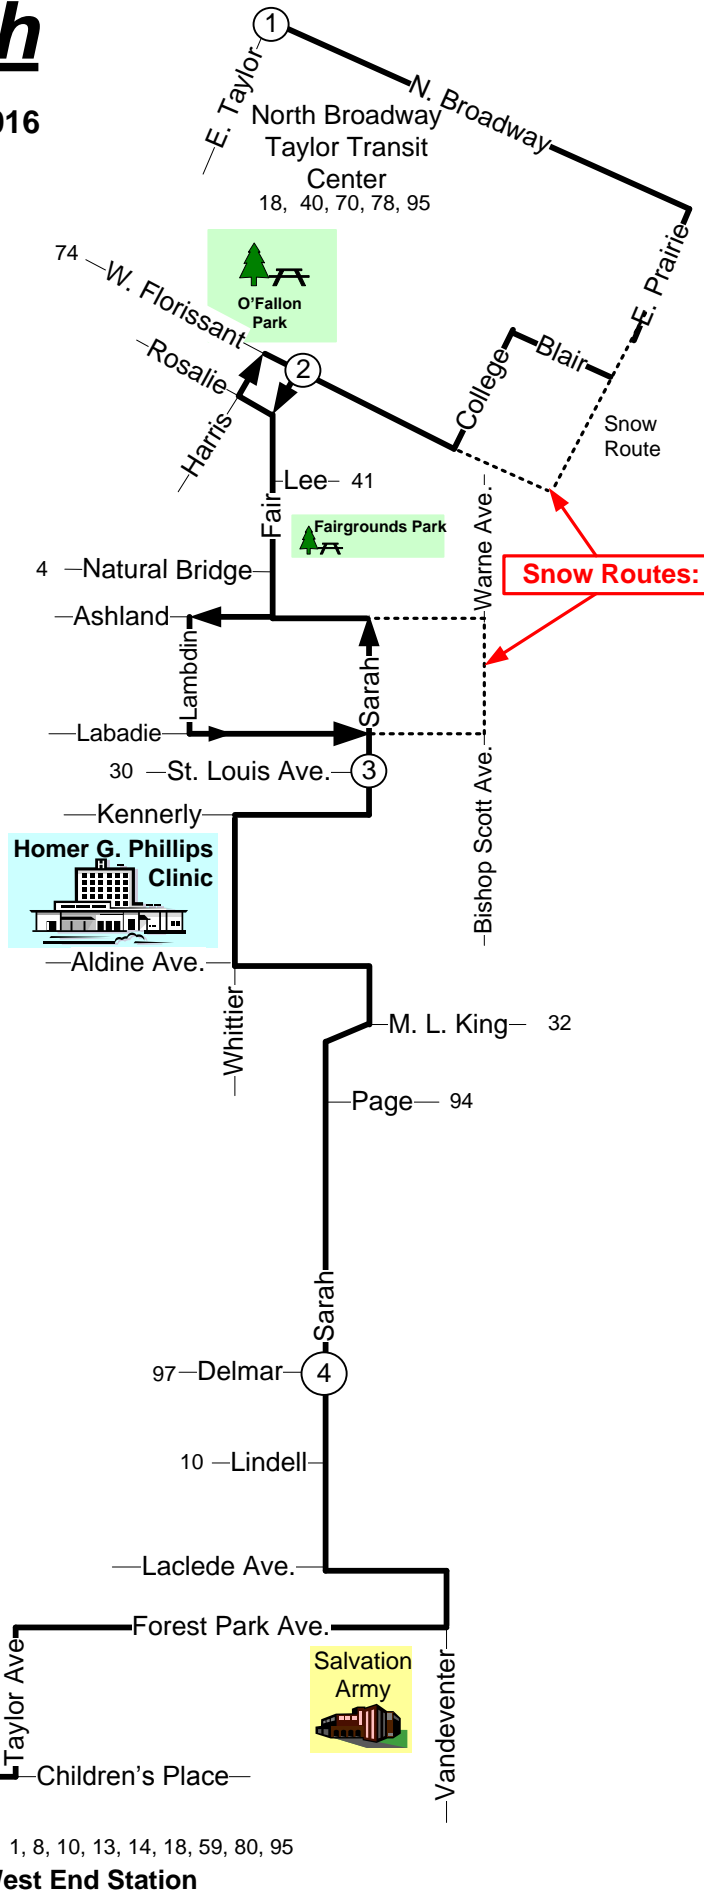

#42 Sarah

Effective Date: March 14, 2016

Metro

Legend

- Time Point
- Intersecting Bus Routes
- Snow Route
- MetroLink Station

Central West End Station