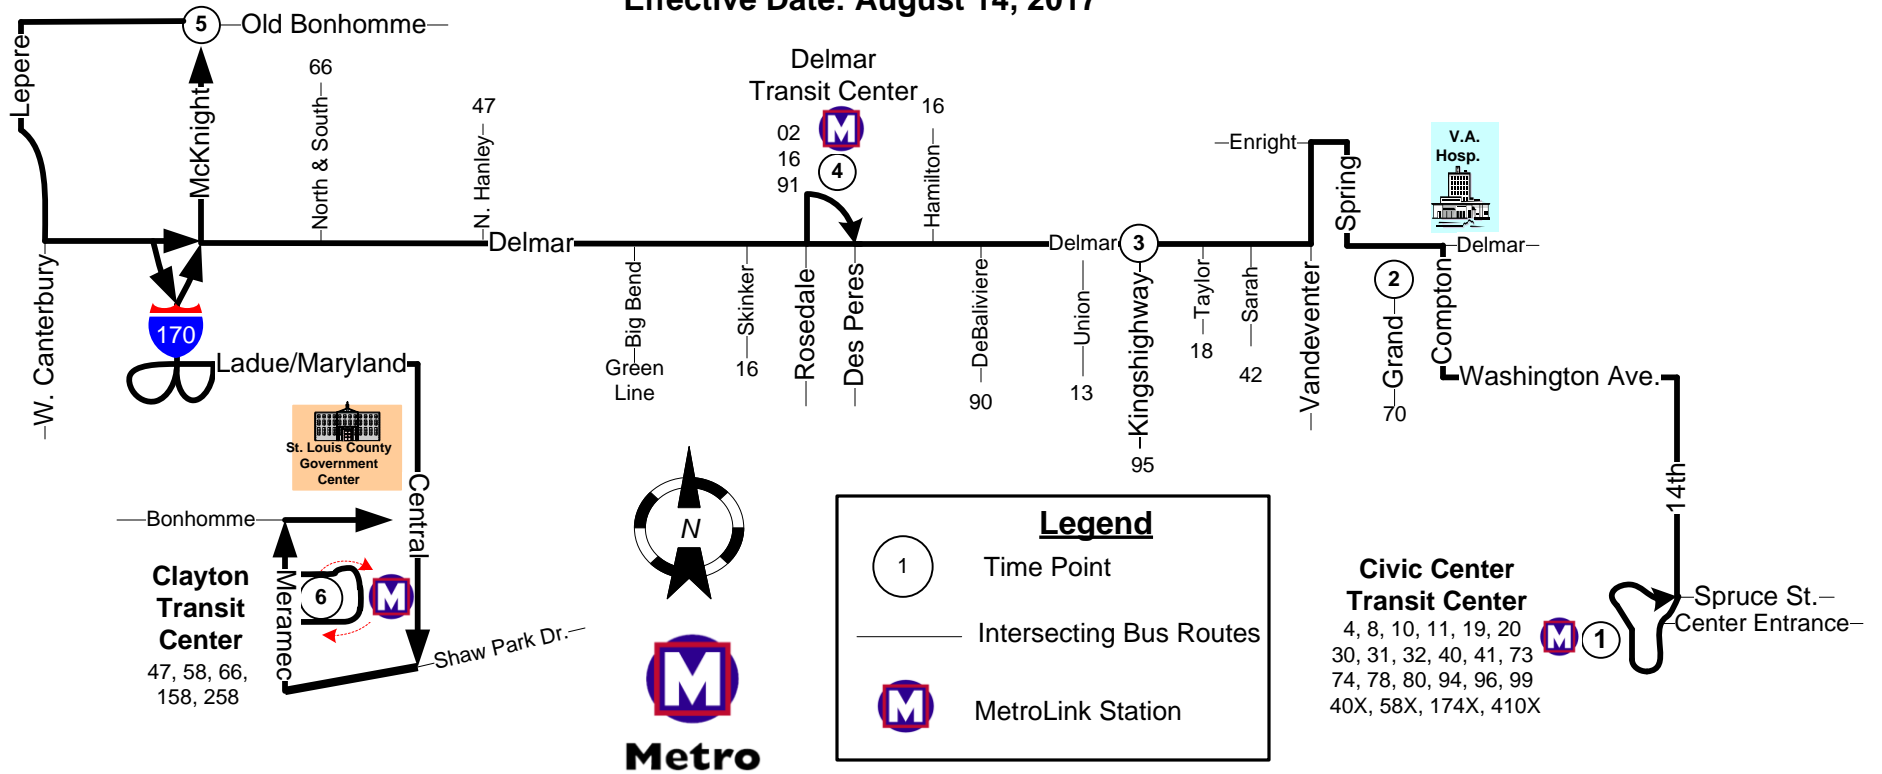

#97 Delmar

Effective Date: August 14, 2017

Legend

-  Time Point
-  Intersecting Bus Routes
-  MetroLink Station

Civic Center Transit Center
 4, 8, 10, 11, 19, 20
 30, 31, 32, 40, 41, 73
 74, 78, 80, 94, 96, 99
 40X, 58X, 174X, 410X

Clayton Transit Center
 47, 58, 66,
 158, 258

St. Louis County Government Center

V.A. Hosp.

Metro