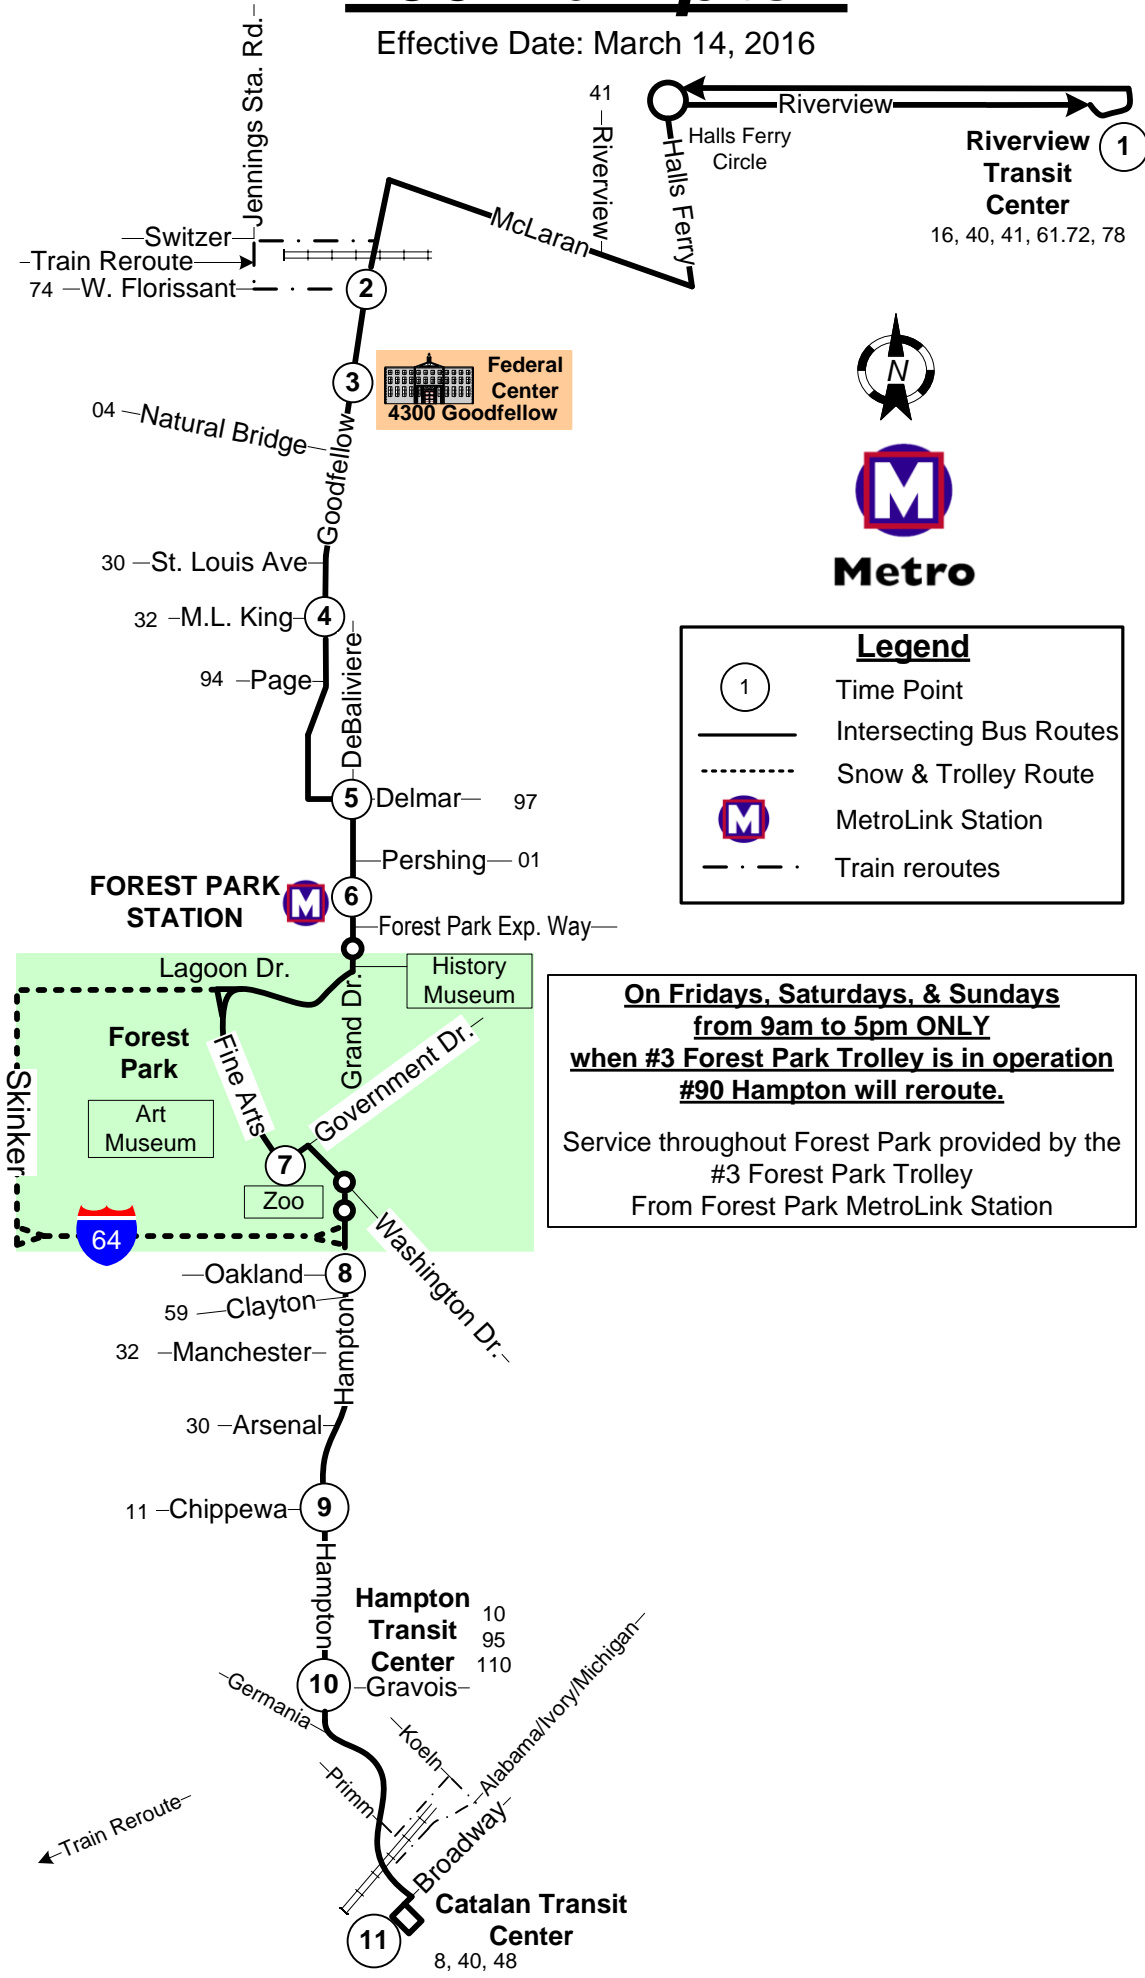

# #90 Hampton

Effective Date: March 14, 2016

**Metro**

**Legend**

- 1 Time Point
- Intersecting Bus Routes
- ..... Snow & Trolley Route
- M MetroLink Station
- . - . - Train reroutes

**On Fridays, Saturdays, & Sundays from 9am to 5pm ONLY when #3 Forest Park Trolley is in operation #90 Hampton will reroute.**

Service throughout Forest Park provided by the #3 Forest Park Trolley From Forest Park MetroLink Station