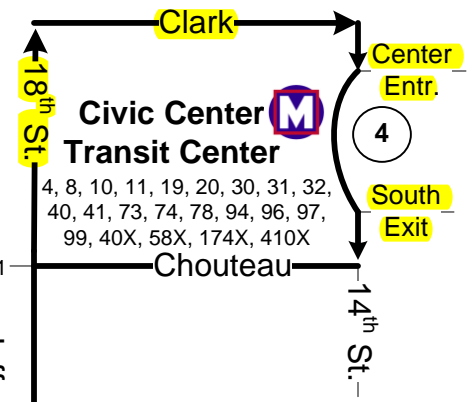

#80 PARK - SHAW

Effective Date: November 27, 2017

Central West End Transit Center

Metro