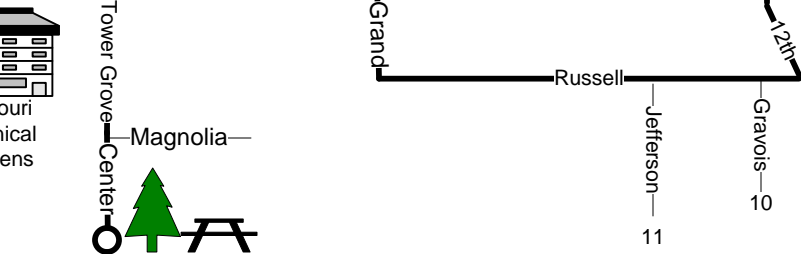

#8 Bates Morganford

Effective Date: November 27, 2017

CWE Transit Center
 4
 Taylor
 Children's Place
 Chouteau
 1, 10, 13, 14, 18
 42, 59, 80, 95, 57X

Civic Center Transit Center
 4, 10, 11, 19, 20, 30
 31, 32, 40, 41, 73, 74
 78, 80, 94, 96, 97, 99
 40X, 58X, 174X, 410X

70, 58X, 410X
 14, 80
 3 Shaw 2 Grand

Legend

- ① Time Point
- Intersecting Bus Routes
- - - Limited Service
- M MetroLink Station