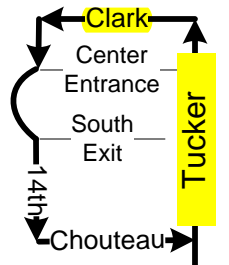

#8 Bates Morganford

Effective Date: November 27, 2017

CWE Transit Center
 4
 Taylor
 Children's Place
 Chouteau
 1, 10, 13, 14, 18
 42, 59, 80, 95, 57X

Civic Center Transit Center
 4, 10, 11, 19, 20, 30
 31, 32, 40, 41, 73, 74
 78, 80, 94, 96, 97, 99
 40X, 58X, 174X, 410X

70, 58X, 410X
 14, 80
 3 Shaw 2 Grand

Legend

- ① Time Point
- Intersecting Bus Routes
- - - Limited Service
- M MetroLink Station