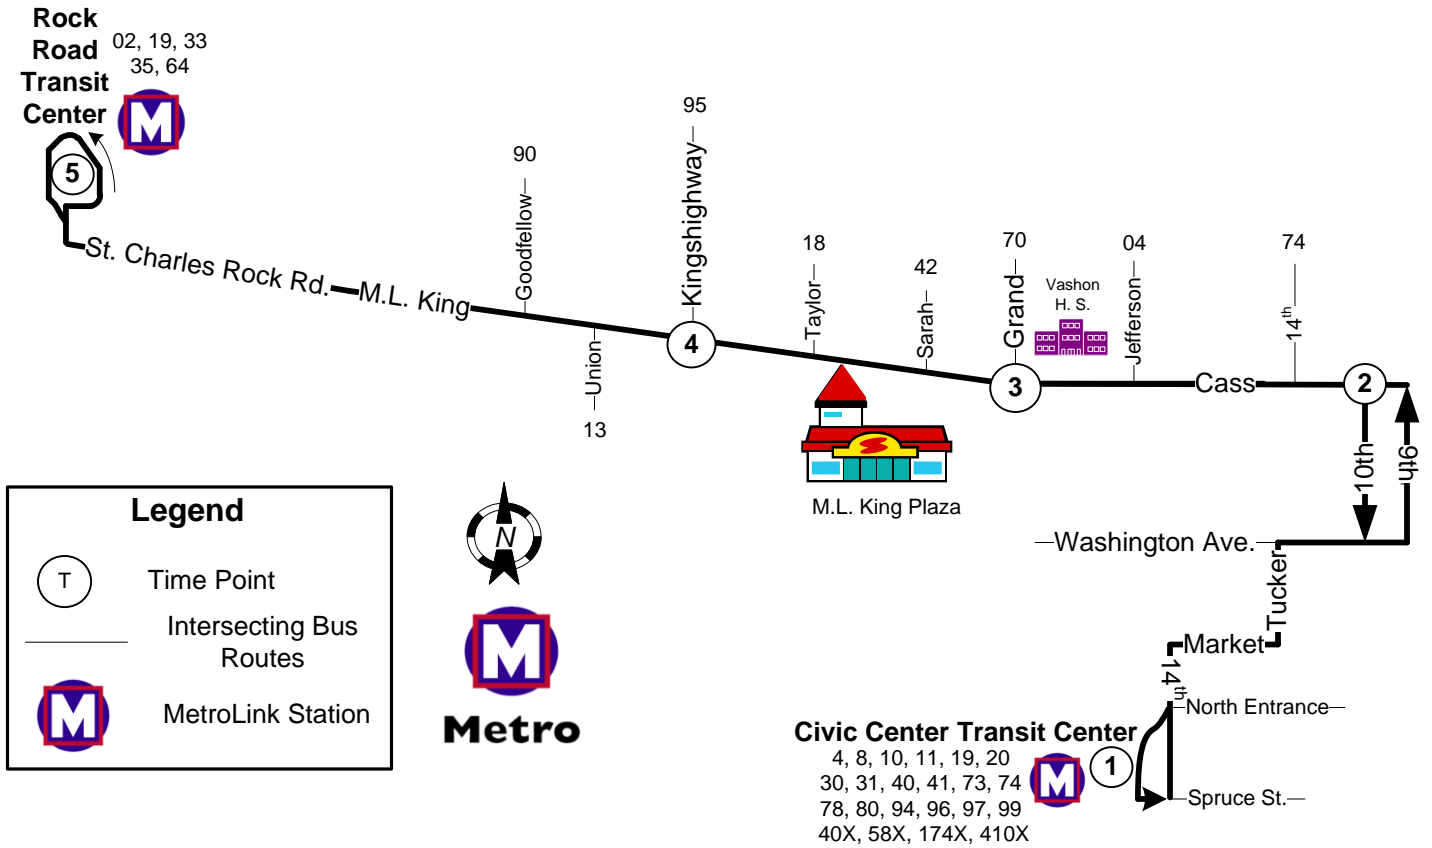

# #32 M. L. King

Effective Date: August 14, 2017

**Legend**

- Time Point
- Intersecting Bus Routes
- MetroLink Station

**Civic Center Transit Center**

4, 8, 10, 11, 19, 20  
30, 31, 40, 41, 73, 74  
78, 80, 94, 96, 97, 99  
40X, 58X, 174X, 410X