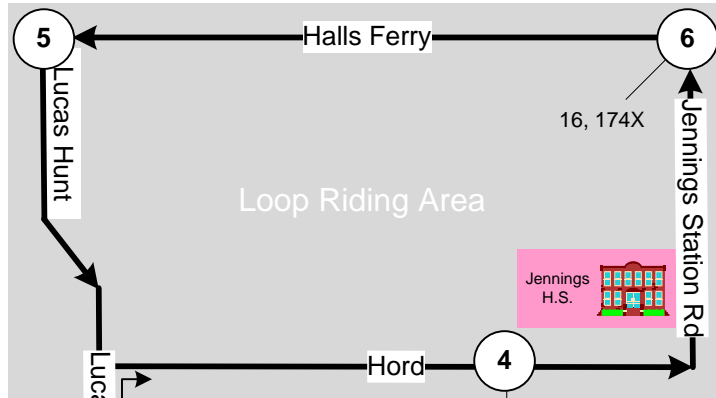

#64 Lucas Hunt

Effective Date: September 10, 2018

4 — Natural Bridge — 2

Rock Road
Transit Center
2, 19, 32, 33, 35

St. Charles Rock Rd — 19, 32

Legend	
	Time Point
	Intersecting Bus Routes
	MetroLink Station