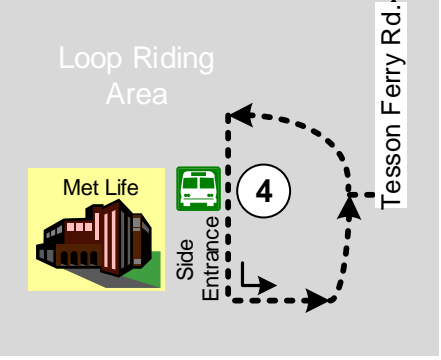

Mercy Hospital South

3

—South Fork—

Schuessler

Tesson Ferry Rd.

Legend

- 1 Time Point
- Intersecting Bus Routes
- Limited Service
- MetroLink Station

Met Life Bus Stop moved to first sidewalk